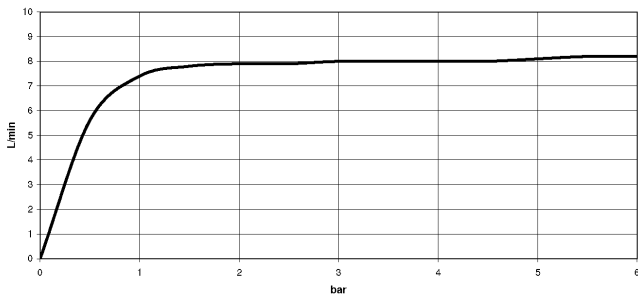

Flow rate chart

Codes & Standards

Executive Order
no. 1007