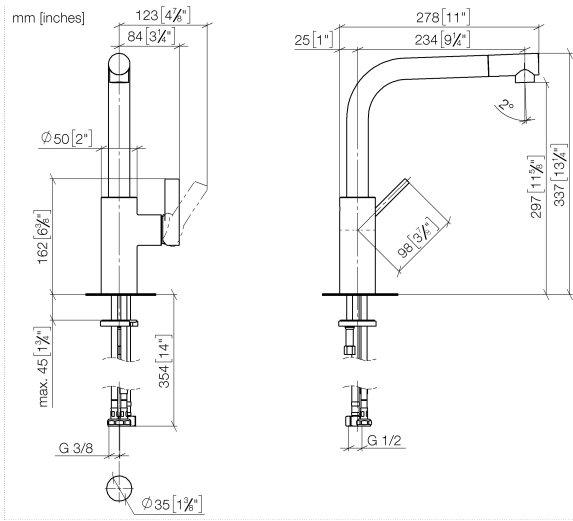

33 826 790

Flow rate chart

Codes & Standards

Executive Order
no. 1007