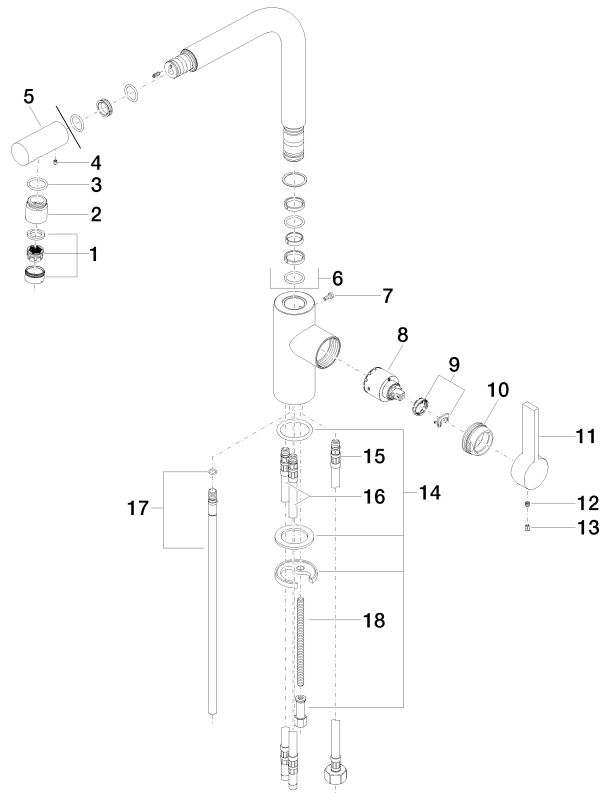

33 826 790

- 234mm projection
- pivotable spout 360°
- spout, end-piece with 20° rotation
- air-enriched flow
- height of mixer 337 mm
- height up to aerator 297 mm
- single-lever mixer hole diameter 35mm
- max. flow 8 l/min at 3 bar flow pressure
- lead-free
- This product can help a building meet the requirements of Green Building Rating Systems, e.g. LEED®, BREEAM®, DGNB

ELIO Single-lever mixer for rinsing/Profi spray - Brushed Chrome

ELIO

33 826 790

Certificates

GDV_0400

33 826 790

Product version from 6/1/2022

Parts for other
finishes can be found
here: [Chrome](#)

33 826 790

Spare parts list

Product version from 6/1/2022