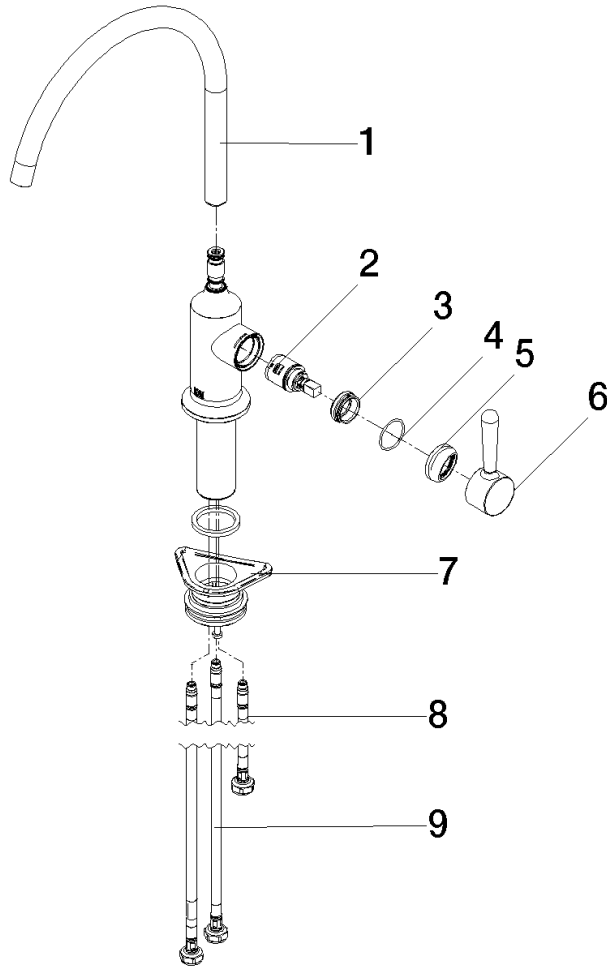

**Recommended miscellaneous**

**VAIA Dispenser with rosette - Chrome** 82 434 809-00

**Recommended miscellaneous**

**VAIA Rinsing spray set - Chrome** 27 718 809-00

33 826 809

mm [inches]

**Flow rate chart**

VAIA Single-lever mixer for rinsing/Profi spray - Chrome

VAIA

33 826 809

**Spare parts list**

**Product version from 7/1/2023**

No.	Item Number	Name	Quantity used	Delivery time
	90 28 22 396 00-00	spout	10	10