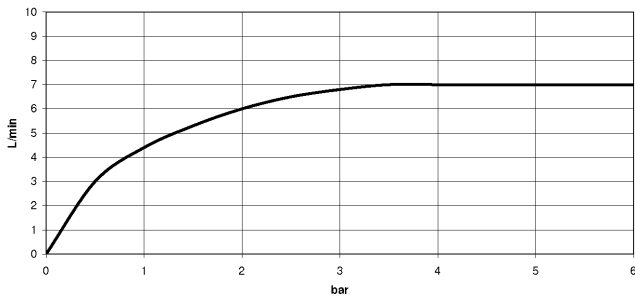

**Recommended miscellaneous**

**VAIA Dispenser with rosette - Chrome** 82 434 809-00

**Recommended miscellaneous**

**VAIA Rinsing spray set - Chrome** 27 718 809-00

33 826 809

mm [inches]

**Flow rate chart**