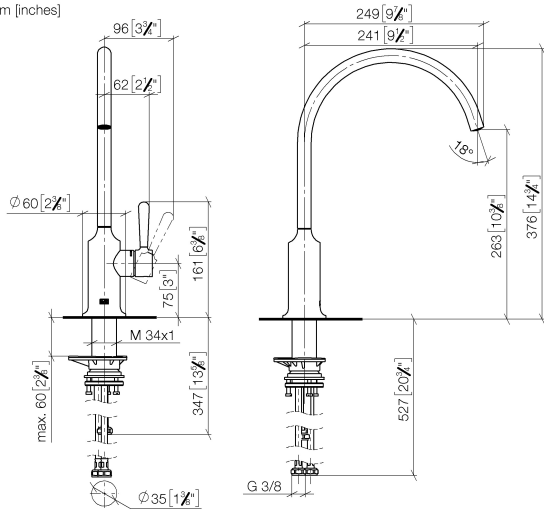

**Recommended miscellaneous**

**VAIA Dispenser with rosette - Chrome** 82 434 809-00

**Recommended miscellaneous**

**VAIA Rinsing spray set - Chrome** 27 718 809-00

33 826 809

mm [inches]

**Flow rate chart**

**Codes & Standards**

DIN 4109

ISO 3822

Scottish Water  
Byelaws

UK Water Supply  
Regulations

**Ü-Zeichen**

VAIA Single-lever mixer for rinsing/Profi spray - Chrome

---