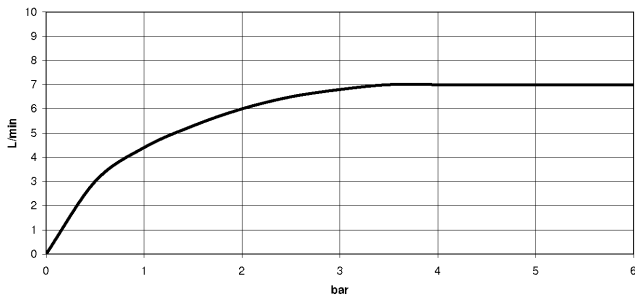

Recommended miscellaneous

VAIA Dispenser with rosette - Platinum 82 434 809-08

Recommended miscellaneous

VAIA Rinsing spray set - Platinum 27 718 809-08

33 826 809

mm [inches]

Flow rate chart

Codes & Standards