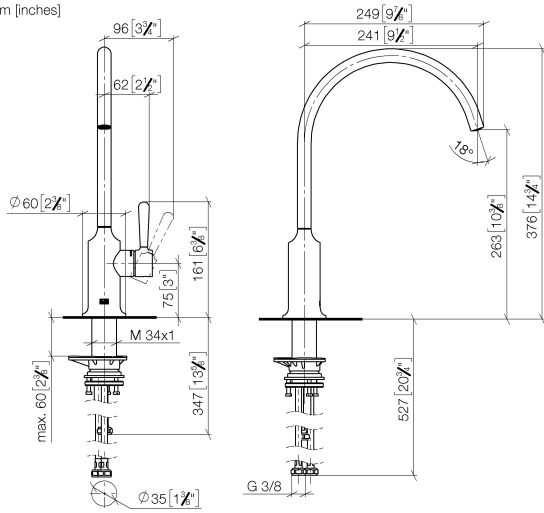

Recommended miscellaneous

VAIA Dispenser with rosette - Platinum 82 434 809-08

Recommended miscellaneous

VAIA Rinsing spray set - Platinum 27 718 809-08

33 826 809

mm [inches]

Flow rate chart

Codes & Standards

33 826 809

Spare parts list

Product version from 7/1/2023

No.	Item Number	Name	Quantity used	Delivery time
	90 28 22 396 00-08	spout	10	60