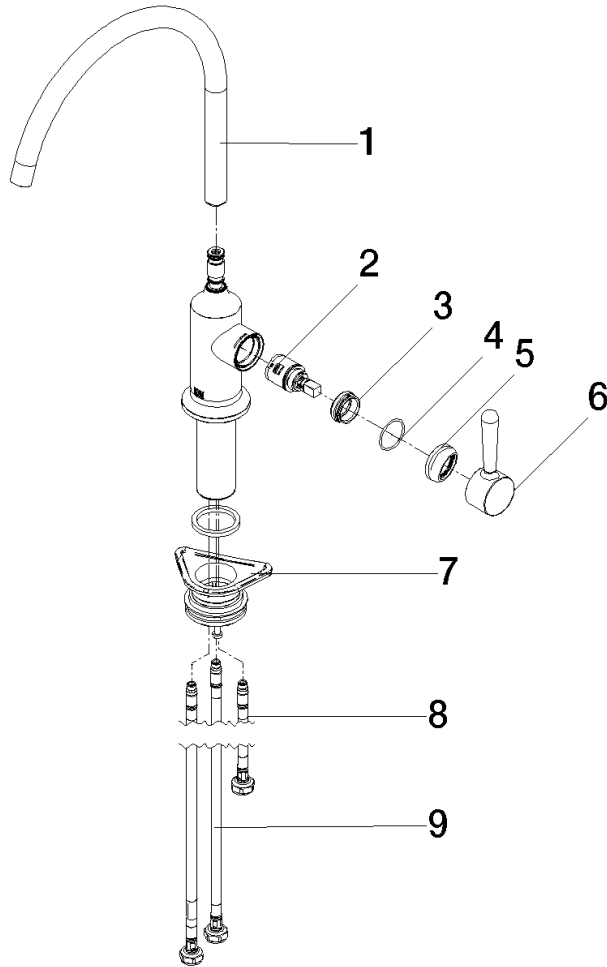

33 826 809

Product version from 7/1/2023

Parts for other finishes can be found here: [Chrome](#)