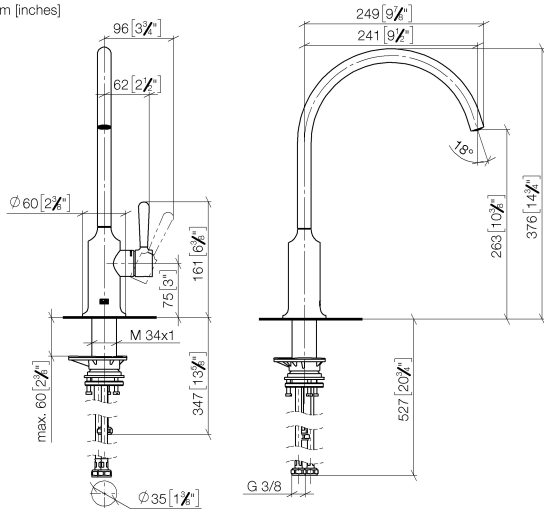

Recommended miscellaneous

VAIA Dispenser with rosette - Brushed Chrome 82 434 809-93

Recommended miscellaneous

VAIA Rinsing spray set - Brushed Chrome 27 718 809-93

33 826 809

mm [inches]

Flow rate chart

Codes & Standards

DIN 4109

ISO 3822

Scottish Water
Byelaws

UK Water Supply
Regulations

Ü-Zeichen

VAIA Single-lever mixer for rinsing/Profi spray - Brushed Chrome

VAIA

33 826 809

33 826 809

Spare parts list

Product version from 7/1/2023

| No. | Item Number | Name | Quantity used | Delivery time |
|-----|--------------------|-------|---------------|---------------|
| | 90 28 22 396 00-93 | spout | 10 | 60 |