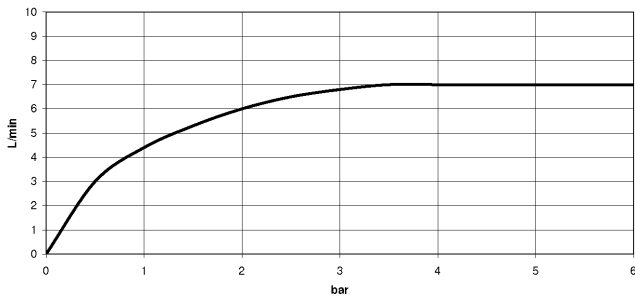

Recommended miscellaneous

VAIA Dispenser with rosette - Brushed Chrome 82 434 809-93

Recommended miscellaneous

VAIA Rinsing spray set - Brushed Chrome 27 718 809-93

33 826 809

mm [inches]

Flow rate chart

Codes & Standards