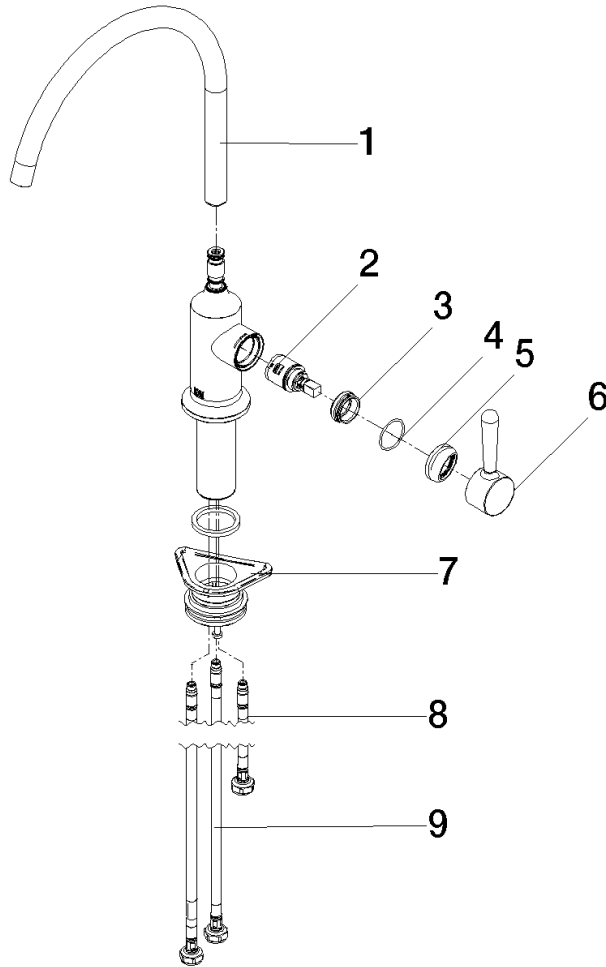

Recommended miscellaneous

VAIA Dispenser with rosette - Brushed Chrome 82 434 809-93

Recommended miscellaneous

VAIA Rinsing spray set - Brushed Chrome 27 718 809-93

33 826 809

mm [inches]

Flow rate chart

Codes & Standards

Certificates

LGA_38

WRAS_240602

33 826 809

Product version from 7/1/2023

Parts for other finishes can be found here: [Chrome](#)

VAIA Single-lever mixer for rinsing/Profi spray - Brushed Chrome

VAIA

33 826 809

Spare parts list

Product version from 7/1/2023

| No. | Item Number | Name | Quantity used | Delivery time |
|-----|--------------------|-------|---------------|---------------|
| | 90 28 22 396 00-93 | spout | 10 | 60 |