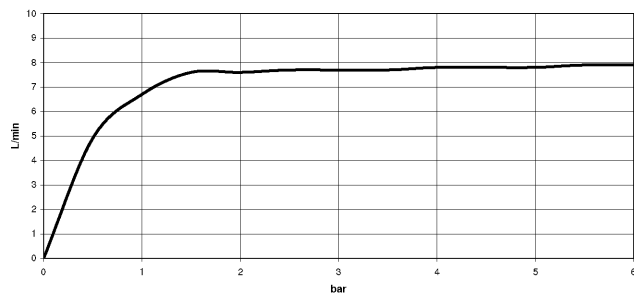

mm [inches]

**Flow rate chart**

**Codes & Standards**

DIN 4109

ISO 3822

Scottish Water  
Byelaws

UK Water Supply  
Regulations

**Ü-Zeichen**