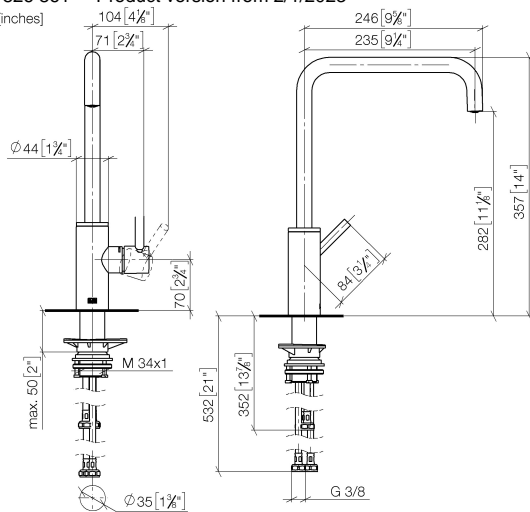

mm [inches]

**Flow rate chart**

**Codes & Standards**

DIN 4109

ISO 3822

Scottish Water  
Byelaws

UK Water Supply  
Regulations

**Ü-Zeichen**

33 826 861 Product version from 2/1/2023

**Spare parts list**

No.	Item Number	Name	Quantity used	Delivery time
1	90 28 22 284 00-99	spout	1	20
2	90 15 05 042 00 90	cartridge	1	2
3	09 24 04 266 90	nut	1	2
4	90 28 30 052 00-99	cover	1	20
5	90 20 66 033 00-99	handle	1	20
6	04 23 10 044 08 90	fixing set	1	2
7	04 30 04 100 00 90	hose	1	2
8	04 30 04 101 00 90	hose	2	2