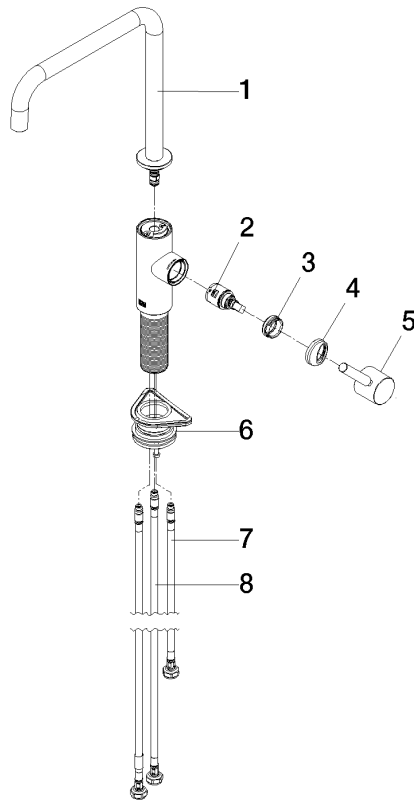

mm [inches]

**Flow rate chart**

**Codes & Standards**

DIN 4109

ISO 3822

Scottish Water  
Byelaws

UK Water Supply  
Regulations

**Ü-Zeichen**

## META SQUARE Single-lever mixer for rinsing/Profi spray - Brushed Dark Platinum

---

33 826 861 Product version from 2/1/2023

Certificates

---

LGA\_38

WRAS\_240102

**META SQUARE Single-lever mixer for rinsing/Profi spray - Brushed Dark  
Platinum**

33 826 861 Product version from 2/1/2023

**Spare parts list**

No.	Item Number	Name	Quantity used	Delivery time
1	90 28 22 284 00-99	spout	1	20
2	90 15 05 042 00 90	cartridge	1	2
3	09 24 04 266 90	nut	1	2
4	90 28 30 052 00-99	cover	1	20
5	90 20 66 033 00-99	handle	1	20
6	04 23 10 044 08 90	fixing set	1	2
7	04 30 04 100 00 90	hose	1	2
8	04 30 04 101 00 90	hose	2	2