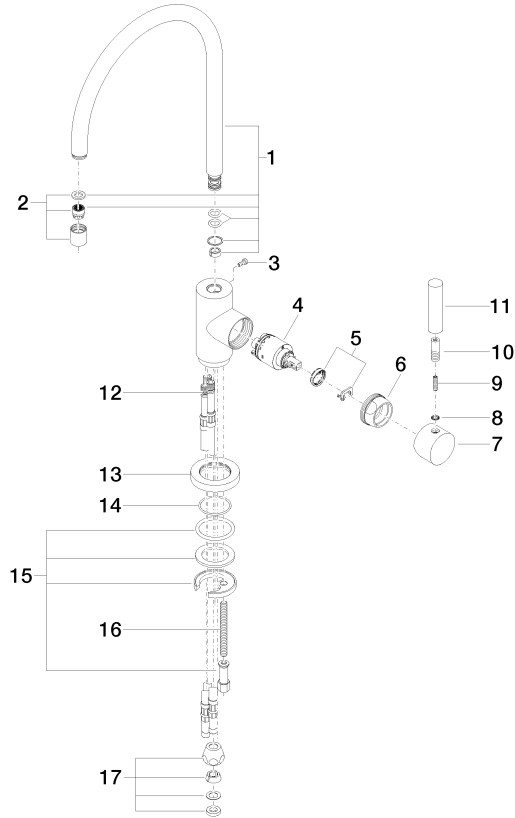

**TARA Single-lever mixer for rinsing/Profi spray - Brushed Durabron (23kt Gold)**

33 826 888

- 235mm projection
- pivotable spout 360°
- air-enriched flow
- height of mixer 400 mm
- height up to aerator 230 mm
- single-lever mixer hole diameter 35mm
- max. flow 7 l/min at 3 bar flow pressure
- lead-free
- WRAS 2311044
- This product can help a building meet the requirements of Green Building Rating Systems, e.g. LEED®, BREEAM®, DGNB

**Recommended miscellaneous**

**Rinsing spray set - Brushed Durabron (23kt Gold)**

27 721 970-28

**TARA Single-lever mixer for rinsing/Profi spray - Brushed Durabronz (23kt Gold)**

33 826 888

mm [inches]

**Flow rate chart**

# TARA Single-lever mixer for rinsing/Profi spray - Brushed Durabronz (23kt Gold)

33 826 888  
 Parts for other finishes can be found here: [Chrome](#)

## Spare parts list

No.	Item Number	Name	Quantity used	Delivery time
1	90 28 22 049 02-28	spout	1	20
2	90 23 01 028 03-28	aerator	1	20
3	09 30 30 054 90	screw	1	2
4	90 15 05 065 00 90	cartridge	1	2
5	90 28 10 148 00 90	accessories	1	2
6	09 24 04 107-28	nut	1	20
7	90 20 88 040 00-28	handle	1	20
8	90 30 11 032 00 90	disc	1	2
9	09 31 11 010 90	pin	1	2
10	90 24 04 048 00-28	nipple	1	20
11	11 170 880-28	handle	1	-
Spare part can no longer be ordered, please order the replacement item				
12	04 30 04 064 00 90	hose	3	60
13	09 28 10 055-28	rosette	1	20
14	09 14 10 034 90	seal	1	2
15	04 30 11 038 00 90	fixing set	1	2
16	09 31 11 011 90	pin	1	2
17	90 23 30 040 00-28	threaded connector	1	20