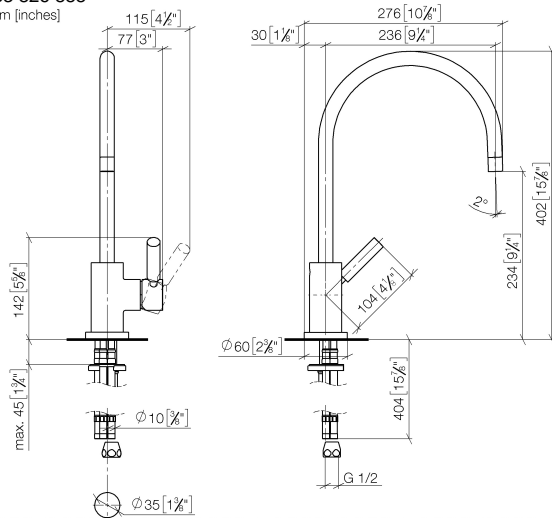

**TARA Single-lever mixer for rinsing/Profi spray - Brushed Durabron (23kt Gold)**

33 826 888

- 235mm projection
- pivotable spout 360°
- air-enriched flow
- height of mixer 400 mm
- height up to aerator 230 mm
- single-lever mixer hole diameter 35mm
- max. flow 7 l/min at 3 bar flow pressure
- lead-free
- WRAS 2311044
- This product can help a building meet the requirements of Green Building Rating Systems, e.g. LEED®, BREEAM®, DGNB

**Recommended miscellaneous**

**Rinsing spray set - Brushed Durabron (23kt Gold)**

27 721 970-28

**TARA Single-lever mixer for rinsing/Profi spray - Brushed Durabronz (23kt Gold)**

33 826 888

mm [inches]

**Flow rate chart**

## Spare parts list

No.	Item Number	Name	Quantity used	Delivery time
1	90 28 22 049 02-28	spout	1	20
2	90 23 01 028 03-28	aerator	1	20
3	09 30 30 054 90	screw	1	2
4	90 15 05 065 00 90	cartridge	1	2
5	90 28 10 148 00 90	accessories	1	2
6	09 24 04 107-28	nut	1	20
7	90 20 88 040 00-28	handle	1	20
8	90 30 11 032 00 90	disc	1	2
9	09 31 11 010 90	pin	1	2
10	90 24 04 048 00-28	nipple	1	20
11	11 170 880-28	handle	1	-
Spare part can no longer be ordered, please order the replacement item				
12	04 30 04 064 00 90	hose	3	60
13	09 28 10 055-28	rosette	1	20
14	09 14 10 034 90	seal	1	2
15	04 30 11 038 00 90	fixing set	1	2
16	09 31 11 011 90	pin	1	2
17	90 23 30 040 00-28	threaded connector	1	20