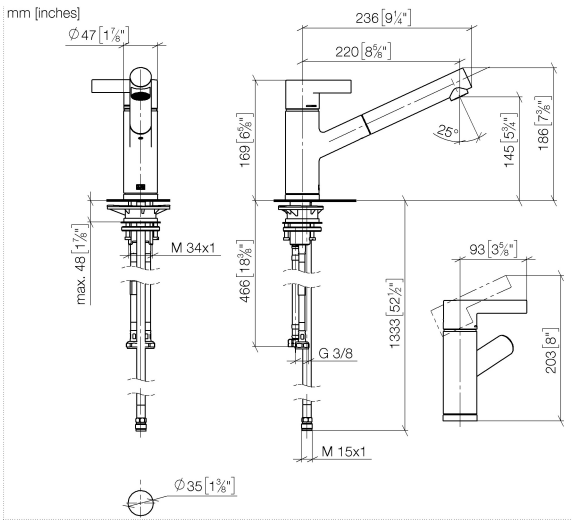

33 840 760

- 220mm projection
- pivotable spout 130°
- air-enriched flow
- height of mixer 167 mm
- height up to aerator 145 mm
- hole diameter 35 mm
- fabric braided hose 1500 mm
- max. flow 8 l/min at 3 bar flow pressure
- lead-free
- This product can help a building meet the requirements of Green Building Rating Systems, e.g. LEED®, BREEAM®, DGNB

33 840 760

**Flow rate chart**

**Certificates**

ETA\_20612.

GDV\_0400282.

LGA\_19871.

Belgaqua\_22\_277\_2  
7\_3.

33 840 760

### Spare parts list

No.	Item Number	Name	Quantity used	Delivery time
1	09 20 76 001-28	handle	1	20
2	90 31 20 109 00 90	plug	1	2
3	90 31 11 030 00 90	pin	1	2
4	09 28 30 012-28	cover	1	20
5	09 14 10 102 90	seal	1	2
6	09 24 04 270 90	nut	1	2
7	09 14 10 031 90	seal	1	2
8	90 28 10 148 00 90	accessories	1	2
9	90 15 05 064 00 90	cartridge	1	2
10	09 19 76 001-28	sleeve	1	20
11	09 18 40 099 90	sleeve	1	2
12	90 30 02 062 00-28	hose	1	20
13	09 23 01 039 90	sieve	1	2
14	04 12 11 106 00-28	shower	1	20
15	09 14 10 001 90	seal	1	2
16	09 30 30 113 20 90	screw	1	2
17	09 14 15 029 90	ring	2	2
18	09 28 10 144 90	ring	1	2
19	09 14 10 034 90	seal	1	2
20	09 27 76 001-28	rosette	1	20
21	04 30 04 100 00 90	hose	2	2
22	04 23 10 044 02 90	fixing set	1	2
23	09 18 40 090 90	sleeve	1	2
24	04 30 04 029 00 90	hose	1	2
25	04 21 50 005 00 90	accessories	1	2
26	09 23 01 131 90	back-flow preventer	1	2
27	90 14 20 019 00 90	seal	1	2
28	90 30 09 031 00 90	key	1	2