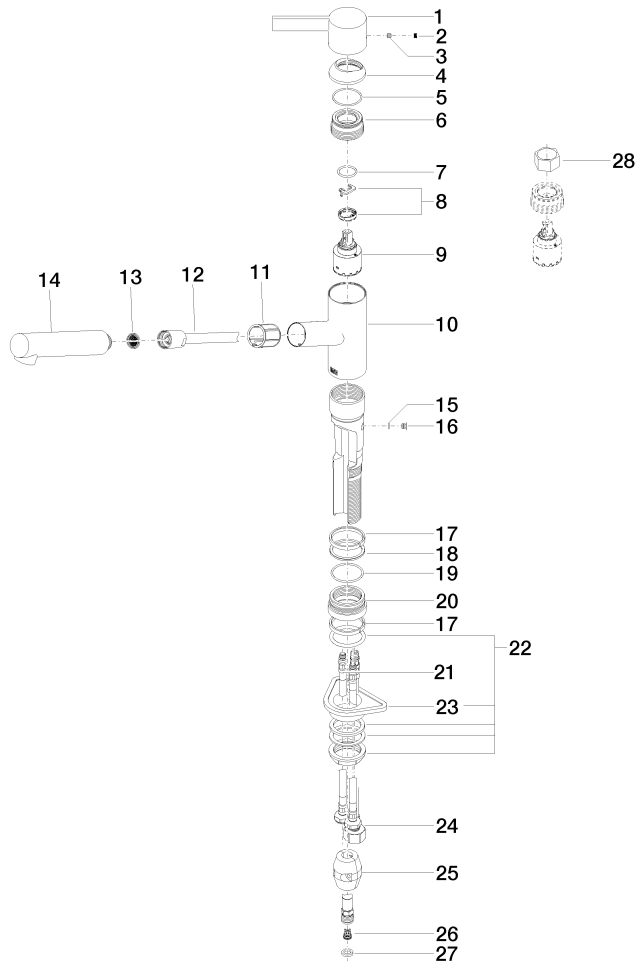

33 840 760

- 220mm projection
- pivotable spout 130°
- air-enriched flow
- height of mixer 167 mm
- height up to aerator 145 mm
- hole diameter 35 mm
- fabric braided hose 1500 mm
- max. flow 8 l/min at 3 bar flow pressure
- lead-free
- This product can help a building meet the requirements of Green Building Rating Systems, e.g. LEED®, BREEAM®, DGNB

33 840 760

**Flow rate chart**

**Certificates**

ETA\_20612.

GDV\_0400282.

LGA\_19871.

Belgaqua\_22\_277\_2  
7\_3.

33 840 760

## ENO Single-lever mixer Pull-out - Brushed Durabron (23kt Gold)

ENO

33 840 760

### Spare parts list

No.	Item Number	Name	Quantity used	Delivery time
1	09 20 76 001-28	handle	1	20
2	90 31 20 109 00 90	plug	1	2
3	90 31 11 030 00 90	pin	1	2
4	09 28 30 012-28	cover	1	20
5	09 14 10 102 90	seal	1	2
6	09 24 04 270 90	nut	1	2
7	09 14 10 031 90	seal	1	2
8	90 28 10 148 00 90	accessories	1	2
9	90 15 05 064 00 90	cartridge	1	2
10	09 19 76 001-28	sleeve	1	20
11	09 18 40 099 90	sleeve	1	2
12	90 30 02 062 00-28	hose	1	20
13	09 23 01 039 90	sieve	1	2
14	04 12 11 106 00-28	shower	1	20
15	09 14 10 001 90	seal	1	2
16	09 30 30 113 20 90	screw	1	2
17	09 14 15 029 90	ring	2	2
18	09 28 10 144 90	ring	1	2
19	09 14 10 034 90	seal	1	2
20	09 27 76 001-28	rosette	1	20
21	04 30 04 100 00 90	hose	2	2
22	04 23 10 044 02 90	fixing set	1	2
23	09 18 40 090 90	sleeve	1	2
24	04 30 04 029 00 90	hose	1	2
25	04 21 50 005 00 90	accessories	1	2
26	09 23 01 131 90	back-flow preventer	1	2
27	90 14 20 019 00 90	seal	1	2
28	90 30 09 031 00 90	key	1	2