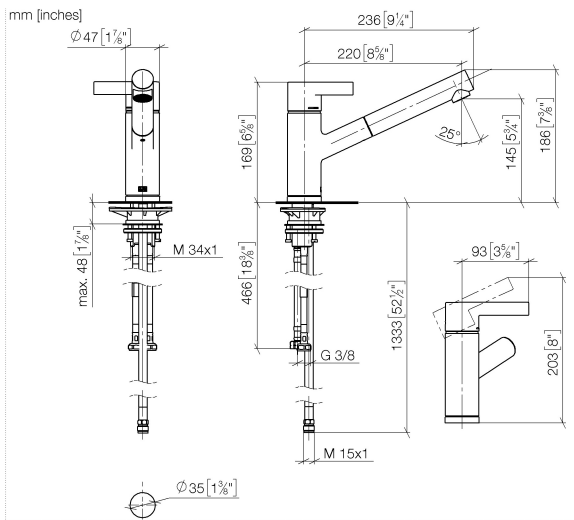

33 840 760

- 220mm projection
- pivotable spout 130°
- air-enriched flow
- height of mixer 167 mm
- height up to aerator 145 mm
- hole diameter 35 mm
- fabric braided hose 1500 mm
- max. flow 8 l/min at 3 bar flow pressure
- lead-free
- This product can help a building meet the requirements of Green Building Rating Systems, e.g. LEED®, BREEAM®, DGNB

33 840 760

**Flow rate chart**

**Certificates**

ETA\_20612.

GDV\_0400282.

LGA\_19871.

Belgaqua\_22\_277\_2  
7\_3.

33 840 760

Parts for other finishes can be found here: [Chrome](#)

33 840 760

Spare parts list

No.	Item Number	Name	Quantity used	Delivery time
1	09 20 76 001-99	handle	1	30
2	90 31 20 109 00 90	plug	1	2
3	90 31 11 030 00 90	pin	1	2
4	09 28 30 012-99	cover	1	30
5	09 14 10 102 90	seal	1	2
6	09 24 04 270 90	nut	1	2
7	09 14 10 031 90	seal	1	2
8	90 28 10 148 00 90	accessories	1	2
9	90 15 05 064 00 90	cartridge	1	2
10	09 19 76 001-99	sleeve	1	30
11	09 18 40 099 90	sleeve	1	2
12	90 30 02 062 00-99	hose	1	30
13	09 23 01 039 90	sieve	1	2
14	04 12 11 106 00-99	shower	1	30
15	09 14 10 001 90	seal	1	2
16	09 30 30 113 20 90	screw	1	2
17	09 14 15 029 90	ring	2	2
18	09 28 10 144 90	ring	1	2
19	09 14 10 034 90	seal	1	2
20	09 27 76 001-99	rosette	1	30
21	04 30 04 100 00 90	hose	2	2
22	04 23 10 044 02 90	fixing set	1	2
23	09 18 40 090 90	sleeve	1	2
24	04 30 04 029 00 90	hose	1	2
25	04 21 50 005 00 90	accessories	1	2
26	09 23 01 131 90	back-flow preventer	1	2
27	90 14 20 019 00 90	seal	1	2
28	90 30 09 031 00 90	key	1	2