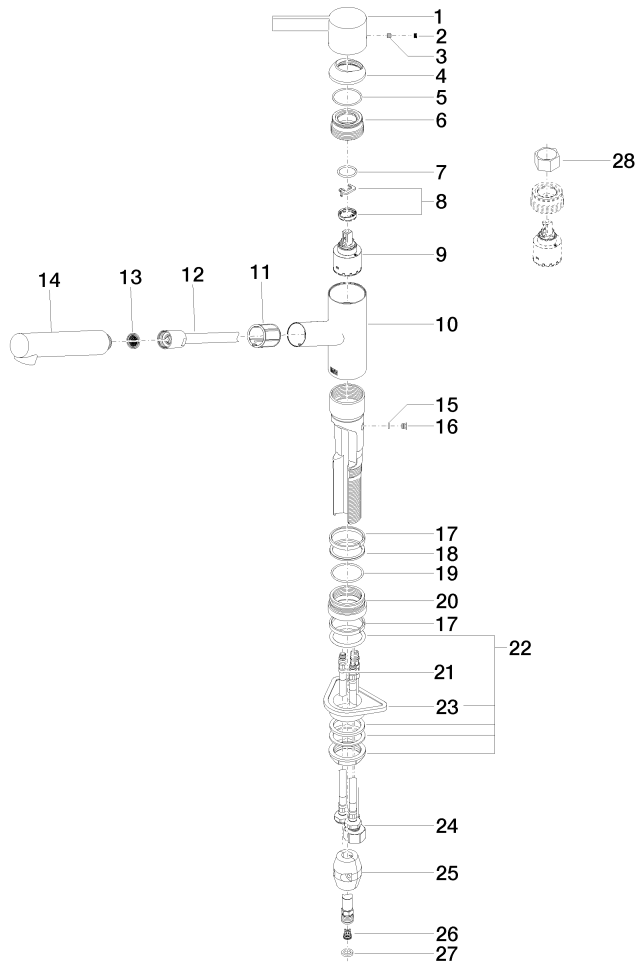

33 840 760

- 220mm projection
- pivotable spout 130°
- air-enriched flow
- height of mixer 167 mm
- height up to aerator 145 mm
- hole diameter 35 mm
- fabric braided hose 1500 mm
- max. flow 8 l/min at 3 bar flow pressure
- lead-free
- This product can help a building meet the requirements of Green Building Rating Systems, e.g. LEED®, BREEAM®, DGNB

33 840 760

**Flow rate chart**

**Certificates**

ETA\_20612.

GDV\_0400282.

LGA\_19871.

Belgaqua\_22\_277\_2  
7\_3.

33 840 760

Parts for other finishes can be found here: [Chrome](#)

33 840 760

Spare parts list

No.	Item Number	Name	Quantity used	Delivery time
1	09 20 76 001-99	handle	1	30
2	90 31 20 109 00 90	plug	1	2
3	90 31 11 030 00 90	pin	1	2
4	09 28 30 012-99	cover	1	30
5	09 14 10 102 90	seal	1	2
6	09 24 04 270 90	nut	1	2
7	09 14 10 031 90	seal	1	2
8	90 28 10 148 00 90	accessories	1	2
9	90 15 05 064 00 90	cartridge	1	2
10	09 19 76 001-99	sleeve	1	30
11	09 18 40 099 90	sleeve	1	2
12	90 30 02 062 00-99	hose	1	30
13	09 23 01 039 90	sieve	1	2
14	04 12 11 106 00-99	shower	1	30
15	09 14 10 001 90	seal	1	2
16	09 30 30 113 20 90	screw	1	2
17	09 14 15 029 90	ring	2	2
18	09 28 10 144 90	ring	1	2
19	09 14 10 034 90	seal	1	2
20	09 27 76 001-99	rosette	1	30
21	04 30 04 100 00 90	hose	2	2
22	04 23 10 044 02 90	fixing set	1	2
23	09 18 40 090 90	sleeve	1	2
24	04 30 04 029 00 90	hose	1	2
25	04 21 50 005 00 90	accessories	1	2
26	09 23 01 131 90	back-flow preventer	1	2
27	90 14 20 019 00 90	seal	1	2
28	90 30 09 031 00 90	key	1	2