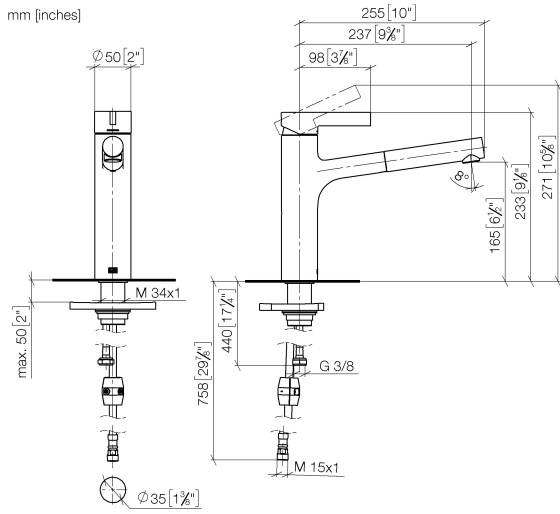

## DORNBACHT LYV Single-lever mixer Pull-out - Chrome

---

33 845 110

- 237mm projection
- pivotable spout 120°
- air-enriched flow and spray flow
- fabric braided hose 1500 mm
- max. flow 8.8 l/min at 3 bar flow pressure

## DORNBRACHT LYV Single-lever mixer Pull-out - Chrome

33 845 110

### Flow rate chart

### Spare parts list

No.	Item Number	Name	Quantity used	Delivery time
	90 20 81 001 00-00	handle	15	2