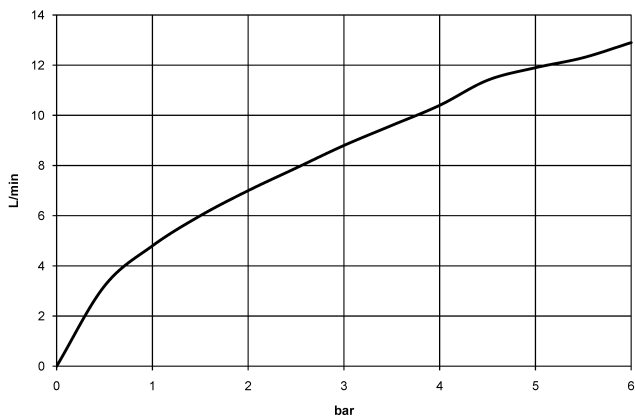

## DORNBACHT LYV Single-lever mixer Pull-out - Chrome

---

33 845 110

- 237mm projection
- pivotable spout 120°
- air-enriched flow and spray flow
- fabric braided hose 1500 mm
- max. flow 8.8 l/min at 3 bar flow pressure

### Flow rate chart