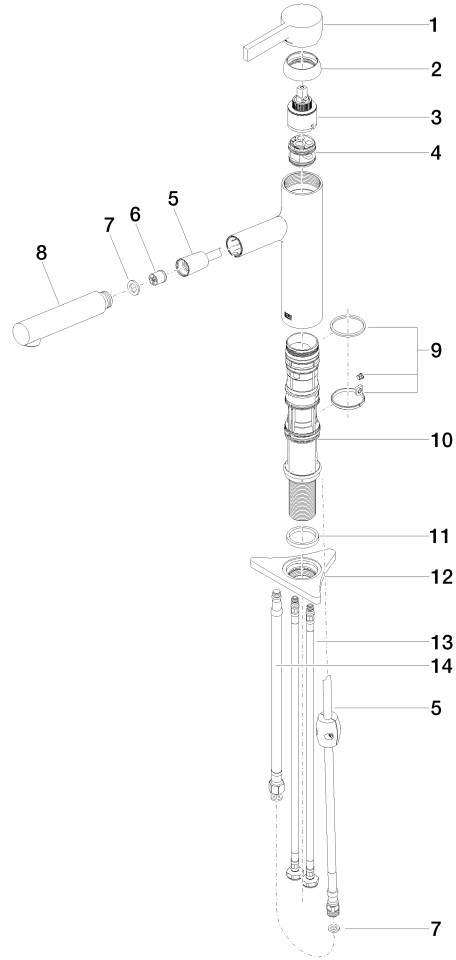

## DORNBACHT LYV Single-lever mixer Pull-out - Chrome

---

33 845 110

- 237mm projection
- pivotable spout 120°
- air-enriched flow and spray flow
- fabric braided hose 1500 mm
- max. flow 8.8 l/min at 3 bar flow pressure

### Flow rate chart

# DORNBACHT LYV Single-lever mixer Pull-out - Chrome

33 845 110

Parts for other finishes can be found here: [Soft Black](#)

### Spare parts list

No.	Item Number	Name	Quantity used	Delivery time
	90 20 81 001 00-00	handle	15	2