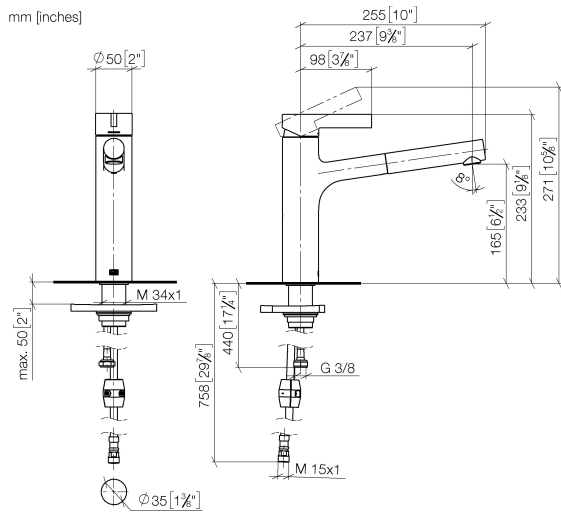

DORNBACHT LYV Single-lever mixer Pull-out - Chrome

33 845 110

- 237mm projection
- pivotable spout 120°
- air-enriched flow and spray flow
- fabric braided hose 1500 mm
- max. flow 8.8 l/min at 3 bar flow pressure

Intrinsic protection against back flow.

| | | |
|---|----------------|---------------|
|  | Chrome | 33 845 110-00 |
|  | Soft Black | 33 845 110-69 |
|  | Brushed Nickel | 33 845 110-70 |

DORNBRAUCHT LYV Single-lever mixer Pull-out - Chrome

33 845 110

Flow rate chart

Certificates

Belgaqua_23-012- ACS_23 ACC NY AbP_10068.
27_3. 085.

DORNBRAUCH LYV Single-lever mixer Pull-out - Chrome

33 845 110

Parts for other finishes can be found here: [Soft Black](#)

Spare parts list

| No. | Item Number | Name | Quantity used | Delivery time |
|-----|--------------------|--------------|---------------|---------------|
| 1 | 90 20 81 001 00-00 | handle | 1 | 2 |
| 2 | 90 28 30 010 00-00 | cover | 1 | 2 |
| 3 | 90 15 05 067 00 90 | cartridge | 1 | 2 |
| 4 | 90 18 40 227 00 90 | insert | 1 | 2 |
| 5 | 90 30 02 101 00 90 | hose | 1 | 2 |
| 6 | 90 23 01 051 00 90 | flow reducer | 1 | 2 |
| 7 | 90 14 05 081 00 90 | seal | 1 | 2 |
| 8 | 90 12 11 180 00-00 | shower | 1 | 2 |
| 9 | 90 14 15 062 00 90 | gasket kit | 1 | 2 |
| 10 | 90 30 01 211 00 90 | shaft | 1 | 2 |
| 11 | 90 14 05 080 00 90 | seal | 1 | 2 |
| 12 | 90 23 10 003 00 90 | fixing set | 1 | 2 |
| 13 | 04 30 04 100 00 90 | hose | 2 | 2 |
| 14 | 90 30 04 110 00 90 | hose | 1 | 2 |