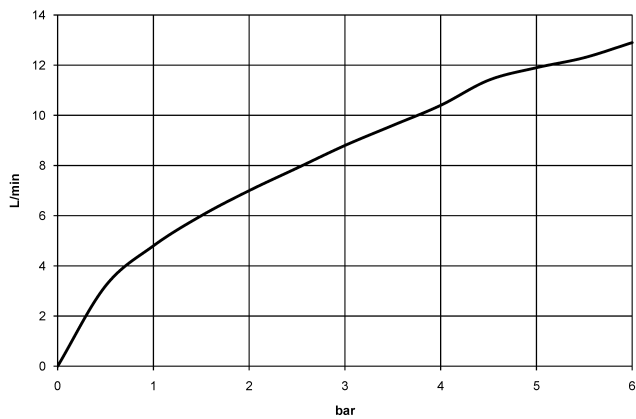

DORNBACHT LYV Single-lever mixer Pull-out - Chrome

33 845 110

- 237mm projection
- pivotable spout 120°
- air-enriched flow and spray flow
- fabric braided hose 1500 mm
- max. flow 8.8 l/min at 3 bar flow pressure

Intrinsic protection against back flow.

| | | |
|---|----------------|---------------|
|  | Chrome | 33 845 110-00 |
|  | Soft Black | 33 845 110-69 |
|  | Brushed Nickel | 33 845 110-70 |

DORNBRAUCHT LYV Single-lever mixer Pull-out - Chrome

33 845 110

Flow rate chart

Certificates

Belgaqua_23-012- ACS_23 ACC NY AbP_10068.
27_3. 085.

DORNBRAUCH LYV Single-lever mixer Pull-out - Chrome

33 845 110

Parts for other finishes can be found here: [Soft Black](#)