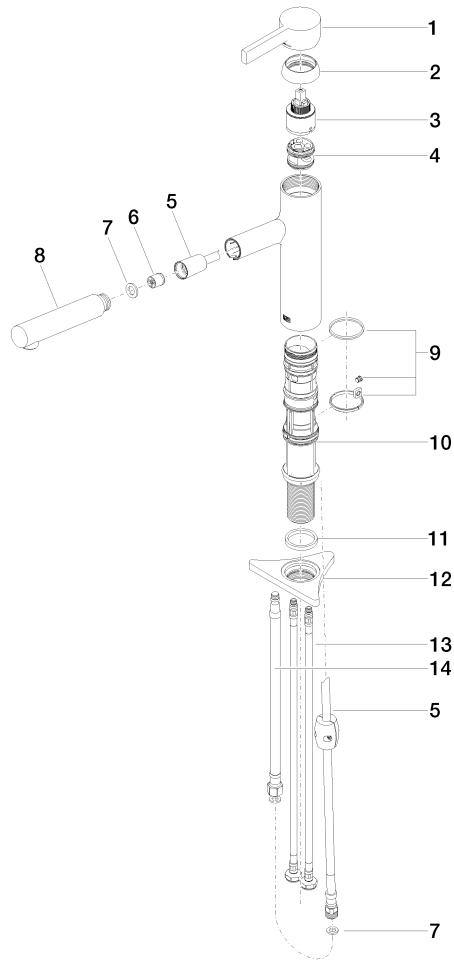

DORNBACHT LYV Single-lever mixer Pull-out - Chrome

33 845 110

- 237mm projection
- pivotable spout 120°
- air-enriched flow and spray flow
- fabric braided hose 1500 mm
- max. flow 8.8 l/min at 3 bar flow pressure

Intrinsic protection against back flow.

| | | |
|---|----------------|---------------|
|  | Chrome | 33 845 110-00 |
|  | Soft Black | 33 845 110-69 |
|  | Brushed Nickel | 33 845 110-70 |

DORNBRAUCHT LYV Single-lever mixer Pull-out - Chrome

33 845 110

Flow rate chart

Certificates

Belgaqua_23-012- ACS_23 ACC NY AbP_10068.
27_3. 085.

DORNBRAUCH LYV Single-lever mixer Pull-out - Chrome

33 845 110

Parts for other finishes can be found here: [Soft Black](#)

Spare parts list

| No. | Item Number | Name | Quantity used | Delivery time |
|-----|--------------------|--------------|---------------|---------------|
| 1 | 90 20 81 001 00-00 | handle | 1 | 2 |
| 2 | 90 28 30 010 00-00 | cover | 1 | 2 |
| 3 | 90 15 05 067 00 90 | cartridge | 1 | 2 |
| 4 | 90 18 40 227 00 90 | insert | 1 | 2 |
| 5 | 90 30 02 101 00 90 | hose | 1 | 2 |
| 6 | 90 23 01 051 00 90 | flow reducer | 1 | 2 |
| 7 | 90 14 05 081 00 90 | seal | 1 | 2 |
| 8 | 90 12 11 180 00-00 | shower | 1 | 2 |
| 9 | 90 14 15 062 00 90 | gasket kit | 1 | 2 |
| 10 | 90 30 01 211 00 90 | shaft | 1 | 2 |
| 11 | 90 14 05 080 00 90 | seal | 1 | 2 |
| 12 | 90 23 10 003 00 90 | fixing set | 1 | 2 |
| 13 | 04 30 04 100 00 90 | hose | 2 | 2 |
| 14 | 90 30 04 110 00 90 | hose | 1 | 2 |