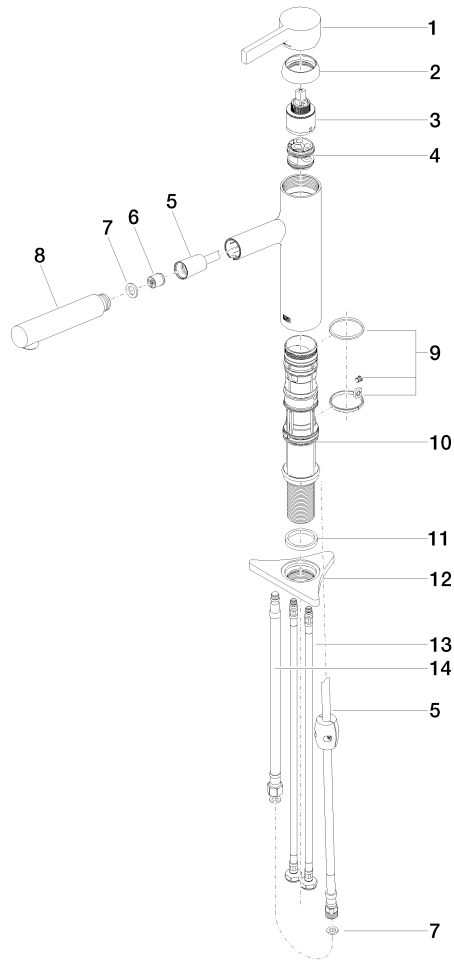

DORNBRACHT LYV Single-lever mixer Pull-out - Brushed Nickel

33 845 110

- 237mm projection
- pivotable spout 120°
- air-enriched flow and spray flow
- fabric braided hose 1500 mm
- max. flow 8.8 l/min at 3 bar flow pressure

Intrinsic protection against back flow.

	Brushed Nickel	33 845 110-70
	Chrome	33 845 110-00
	Soft Black	33 845 110-69

DORNBRAUCH LYV Single-lever mixer Pull-out - Brushed Nickel

33 845 110

Flow rate chart

Certificates

Belgaqua_23-012- ACS_23 ACC NY AbP_10068.
27_3. 085.

DORNBRAUCH LYV Single-lever mixer Pull-out - Brushed Nickel

33 845 110

Parts for other finishes can be found here: [Chrome](#)

Spare parts list

No.	Item Number	Name	Quantity used	Delivery time
1	90 20 81 001 00-70	handle	1	2
2	90 28 30 010 00-70	cover	1	2
3	90 15 05 067 00 90	cartridge	1	2
4	90 18 40 227 00 90	insert	1	2
5	90 30 02 101 00 90	hose	1	2
6	90 23 01 051 00 90	flow reducer	1	2
7	90 14 05 081 00 90	seal	1	2
8	90 12 11 180 00-70	shower	1	2
9	90 14 15 062 00 90	gasket kit	1	2
10	90 30 01 211 00 90	shaft	1	2
11	90 14 05 080 00 90	seal	1	2
12	90 23 10 003 00 90	fixing set	1	2
13	04 30 04 100 00 90	hose	2	2
14	90 30 04 110 00 90	hose	1	2