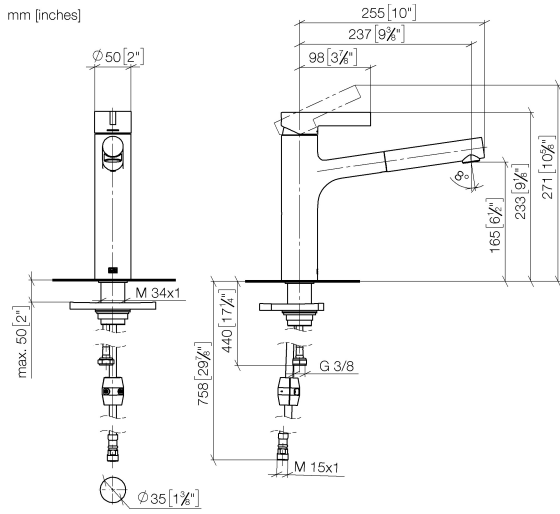

DORNBRACHT LYV Single-lever mixer Pull-out - Brushed Nickel

33 845 110

- 237mm projection
- pivotable spout 120°
- air-enriched flow and spray flow
- fabric braided hose 1500 mm
- max. flow 8.8 l/min at 3 bar flow pressure

Intrinsic protection against back flow.

	Brushed Nickel	33 845 110-70
	Chrome	33 845 110-00
	Soft Black	33 845 110-69

DORNBRAUCH LYV Single-lever mixer Pull-out - Brushed Nickel

33 845 110

Flow rate chart

Certificates

Belgaqua_23-012- ACS_23 ACC NY AbP_10068.
27_3. 085.

DORNBRAUCH LYV Single-lever mixer Pull-out - Brushed Nickel

33 845 110

Parts for other finishes can be found here: [Chrome](#)

Spare parts list

No.	Item Number	Name	Quantity used	Delivery time
1	90 20 81 001 00-70	handle	1	2
2	90 28 30 010 00-70	cover	1	2
3	90 15 05 067 00 90	cartridge	1	2
4	90 18 40 227 00 90	insert	1	2
5	90 30 02 101 00 90	hose	1	2
6	90 23 01 051 00 90	flow reducer	1	2
7	90 14 05 081 00 90	seal	1	2
8	90 12 11 180 00-70	shower	1	2
9	90 14 15 062 00 90	gasket kit	1	2
10	90 30 01 211 00 90	shaft	1	2
11	90 14 05 080 00 90	seal	1	2
12	90 23 10 003 00 90	fixing set	1	2
13	04 30 04 100 00 90	hose	2	2
14	90 30 04 110 00 90	hose	1	2