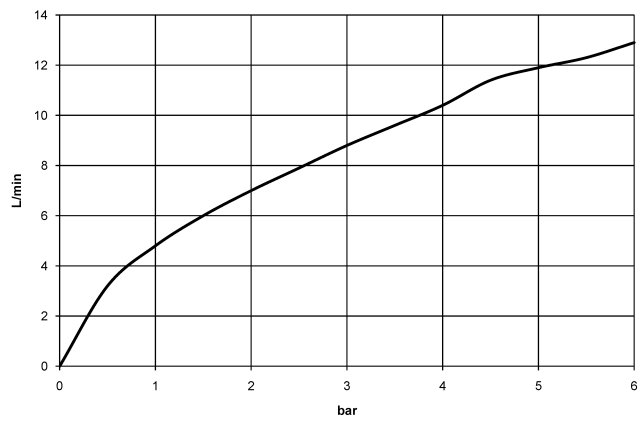

DORNBRACHT LYV Single-lever mixer Pull-out - Brushed Nickel

33 845 110

- 237mm projection
- pivotable spout 120°
- air-enriched flow and spray flow
- fabric braided hose 1500 mm
- max. flow 8.8 l/min at 3 bar flow pressure

Intrinsic protection against back flow.

	Brushed Nickel	33 845 110-70
	Chrome	33 845 110-00
	Soft Black	33 845 110-69

DORNBRAUCH LYV Single-lever mixer Pull-out - Brushed Nickel

33 845 110

Flow rate chart