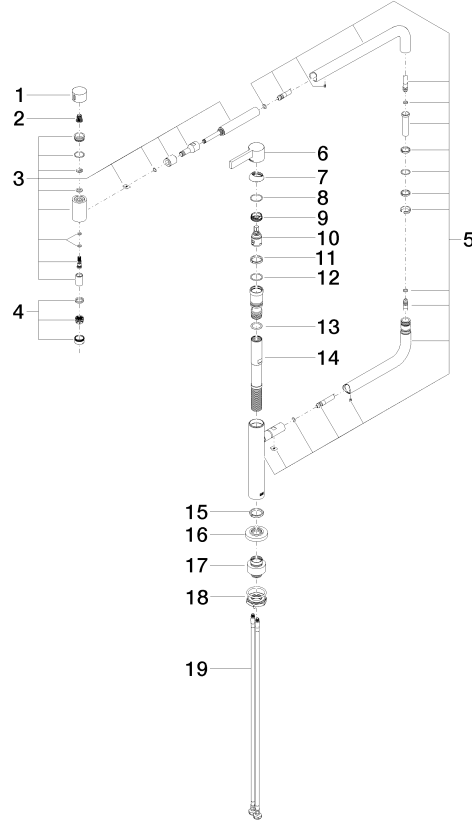

33 845 875

- 552mm projection
- pivotable spout 360°
- air-enriched flow
- height of mixer 372 mm
- height up to aerator 290 mm
- rosette 55 mm
- hole diameter 30 mm
- max. flow 8 l/min at 3 bar flow pressure
- lead-free
- This product can help a building meet the requirements of Green Building Rating Systems, e.g. LEED®, BREEAM®, DGNB

	Durabronss (23kt Gold)	33 845 875-09
	Chrome	33 845 875-00
	Brushed Platinum	33 845 875-06
	Platinum	33 845 875-08
	Dark Chrome	33 845 875-19
	Brushed Durabronss (23kt Gold)	33 845 875-28
	Brushed Champagne (22kt Gold)	33 845 875-46
	Champagne (22kt Gold)	33 845 875-47
	Brushed Chrome	33 845 875-93
	Brushed Dark Platinum	33 845 875-99

Spare parts list

No.	Item Number	Name	Quantity used	Delivery time
1	09 20 62 025-09	handle	1	40
2	90 12 12 002 00 90	fixing cap	1	2
3	90 19 87 001 00-09	spout	1	40
4	90 23 01 026 07-09	aerator	1	40
5	90 28 22 257 00-09	joint	1	40
6	90 20 87 004 00-09	handle	1	40
7	09 28 30 013-09	cover	1	40
8	09 14 10 091 90	seal	1	2
9	09 24 04 266 90	nut	1	2
10	90 15 05 042 00 90	cartridge	1	2
11	09 28 10 156 90	ring	1	2
12	90 14 10 063 00 90	seal	1	2
13	09 14 10 081 90	seal	1	2
14	09 30 01 126 90	connection	1	2
15	09 28 10 159 90	ring	1	2
16	09 27 87 033-09	rosette	1	40
17	12 845 970 90	Extension set -	1	2
18	04 30 11 085 87 90	fixing set	1	2
19	04 30 04 101 00 90	hose	2	2