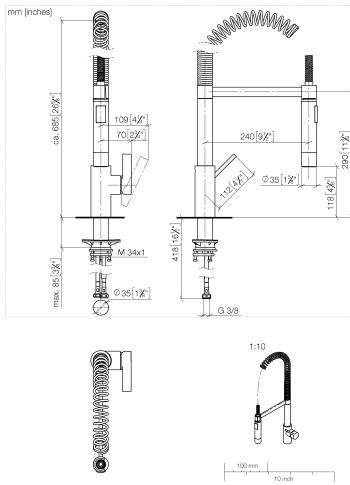

33 860 875

- 240mm projection
- pivotable 360°
- air-enriched flow and spray flow
- height of mixer 685 mm
- height up to aerator 129 mm
- hole diameter 35 mm
- sprayface with anti-scaling system
- max. flow 8 l/min at 3 bar flow pressure
- lead-free
- This product can help a building meet the requirements of Green Building Rating Systems, e.g. LEED®, BREEAM®, DGNB

Recommended miscellaneous

Strainer waste with control handle 10 712 970-06
- Brushed Platinum

Recommended miscellaneous

Dispenser without rosette - 82 424 970-06
- Brushed Platinum

33 860 875

Flow rate chart

Certificates

LGA_18903.

Belgaqua_22_277_2
7_3.

33 860 875

Parts for other finishes can be found here: [Chrome](#)

33 860 875

Spare parts list

No.	Item Number	Name	Quantity used	Delivery time
1	09 16 02 035 90	spring	1	2
2	90 30 02 065 00-06	hose	1	10
3	09 23 01 046 90	back-flow preventer	1	2
4	90 23 01 141 00 90	back-flow preventer	1	2
5	09 14 15 024 90	ring	2	2
6	09 30 01 067 10-06	adaptor	1	10
7	90 14 10 077 00 90	seal	1	2
8	09 28 10 181 90	ring	2	2
9	04 17 20 029 00-06	holder	1	10
10	90 31 11 112 00 90	pin	2	2
11	09 18 40 118 90	sleeve	1	2
12	04 12 11 092 10-06	shower	1	10
13	09 14 10 100 90	seal	1	2
14	09 28 10 122 90	ring	1	2
15	09 11 10 072 10-06	connection	1	10
16	90 14 10 055 00 90	seal	1	2
17	04 31 11 113 00 90	pin	1	2
18	90 15 05 061 00 90	cartridge	1	60
19	90 28 10 148 00 90	accessories	1	2
20	09 24 04 107-06	nut	1	10
21	09 20 79 040-06	handle	1	10
22	90 31 11 030 00 90	pin	1	2
23	09 31 20 017 90	plug	1	2
24	09 30 01 111 20 90	sleeve	1	2
25	09 14 10 036 90	seal	1	2
26	04 23 10 044 02 90	fixing set	1	2
27	04 30 04 016 00 90	hose	2	60
28	09 14 10 149 90	seal	1	2
29	09 28 10 035-06	rosette	1	10