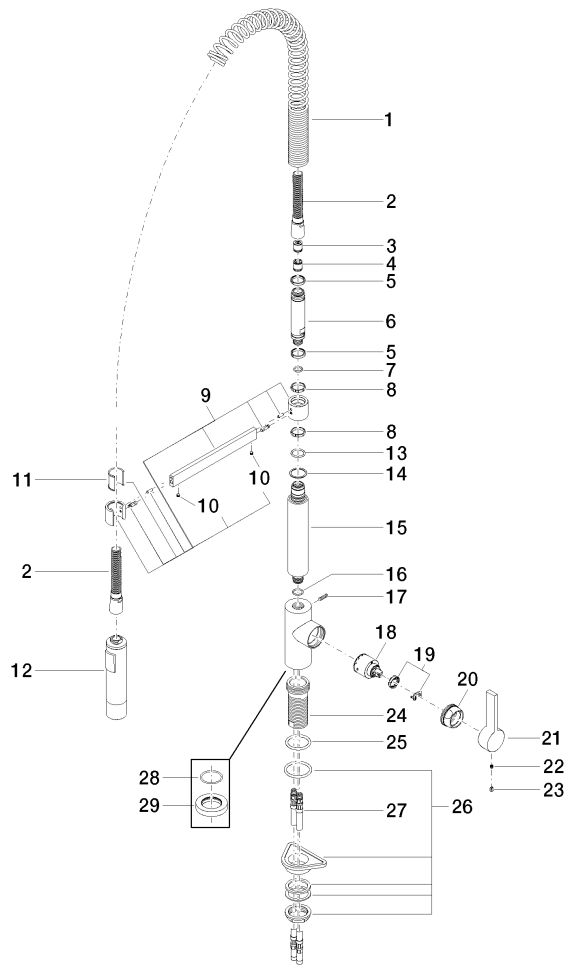

33 860 875

- 240mm projection
- pivotable 360°
- air-enriched flow and spray flow
- height of mixer 685 mm
- height up to aerator 129 mm
- hole diameter 35 mm
- sprayface with anti-scaling system
- max. flow 8 l/min at 3 bar flow pressure
- lead-free
- This product can help a building meet the requirements of Green Building Rating Systems, e.g. LEED®, BREEAM®, DGNB

Recommended miscellaneous

Strainer waste with control handle 10 712 970-06
- Brushed Platinum

Recommended miscellaneous

Dispenser without rosette - 82 424 970-06
- Brushed Platinum

33 860 875

Flow rate chart

Certificates

LGA_18903.

Belgaqua_22_277_2
7_3.

33 860 875

Parts for other finishes can be found here: [Chrome](#)

33 860 875

Spare parts list

No.	Item Number	Name	Quantity used	Delivery time
1	09 16 02 035 90	spring	1	2
2	90 30 02 065 00-06	hose	1	10
3	09 23 01 046 90	back-flow preventer	1	2
4	90 23 01 141 00 90	back-flow preventer	1	2
5	09 14 15 024 90	ring	2	2
6	09 30 01 067 10-06	adaptor	1	10
7	90 14 10 077 00 90	seal	1	2
8	09 28 10 181 90	ring	2	2
9	04 17 20 029 00-06	holder	1	10
10	90 31 11 112 00 90	pin	2	2
11	09 18 40 118 90	sleeve	1	2
12	04 12 11 092 10-06	shower	1	10
13	09 14 10 100 90	seal	1	2
14	09 28 10 122 90	ring	1	2
15	09 11 10 072 10-06	connection	1	10
16	90 14 10 055 00 90	seal	1	2
17	04 31 11 113 00 90	pin	1	2
18	90 15 05 061 00 90	cartridge	1	60
19	90 28 10 148 00 90	accessories	1	2
20	09 24 04 107-06	nut	1	10
21	09 20 79 040-06	handle	1	10
22	90 31 11 030 00 90	pin	1	2
23	09 31 20 017 90	plug	1	2
24	09 30 01 111 20 90	sleeve	1	2
25	09 14 10 036 90	seal	1	2
26	04 23 10 044 02 90	fixing set	1	2
27	04 30 04 016 00 90	hose	2	60
28	09 14 10 149 90	seal	1	2
29	09 28 10 035-06	rosette	1	10