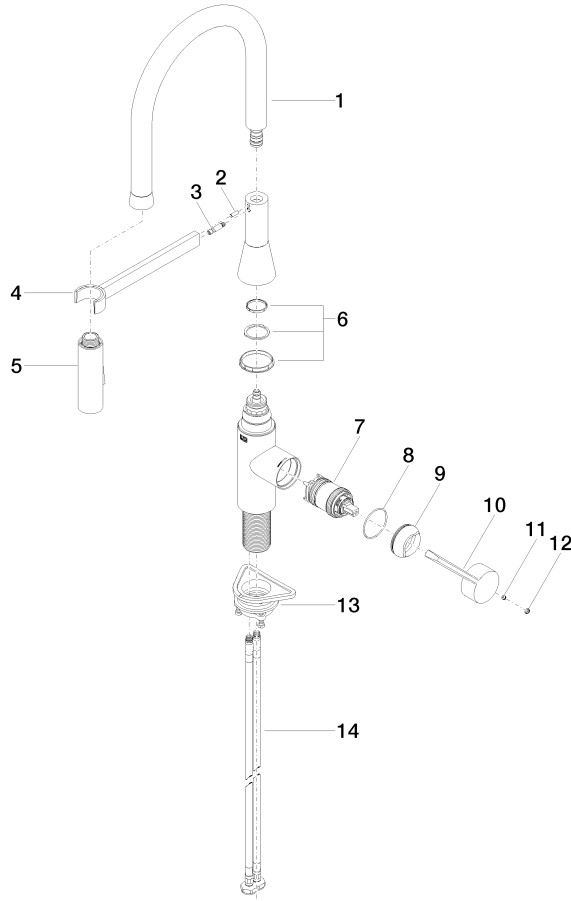

## SYNC Profi single-lever mixer - Brushed Bronze

33 865 895 Product version from 2/4/2019

- 200mm projection
- Flexible silicone hose with large operating range of up to 350 mm
- pivotable spout 360°
- Optional swivel limiter available with swivel limiter set 12 821 970 90
- This product can help a building meet the requirements of Green Building Rating Systems, e.g. LEED®, BREEAM®, DGNB
- air-enriched flow and spray flow
- height of mixer 451 mm
- height up to aerator 119 mm
- hole diameter 35 mm
- sprayface with anti-scaling system
- max. flow 9.5 l/min at 3 bar flow pressure
- lead-free

## SYNC Profi single-lever mixer - Brushed Bronze

---

33 865 895 Product version from 2/4/2019

### Certificates

---

LGA\_29

**SYNC Profi single-lever mixer - Brushed Bronze**

33 865 895 Product version from 2/4/2019

**Spare parts list**

No.	Item Number	Name	Quantity used	Delivery time
1	90 30 02 100 00-42	hose	1	30
2	09 31 11 040 90	pin	1	2
3	09 31 11 209 90	pin	1	2
4	90 17 20 045 00-42	holder	1	30
5	04 12 11 150 00 90	shower	1	2
6	90 28 10 161 00 90	set	1	2
7	90 15 05 064 05 90	cartridge	1	2
8	09 14 10 190 90	seal	1	2
9	09 28 30 030-42	cover	1	60
10	09 20 89 020-42	handle	1	60
11	90 31 11 063 00 90	pin	1	2
12	90 31 20 087 00-42	plug	1	30
13	04 30 11 040 00 90	fixing set	1	2
14	04 30 04 101 00 90	hose	2	2