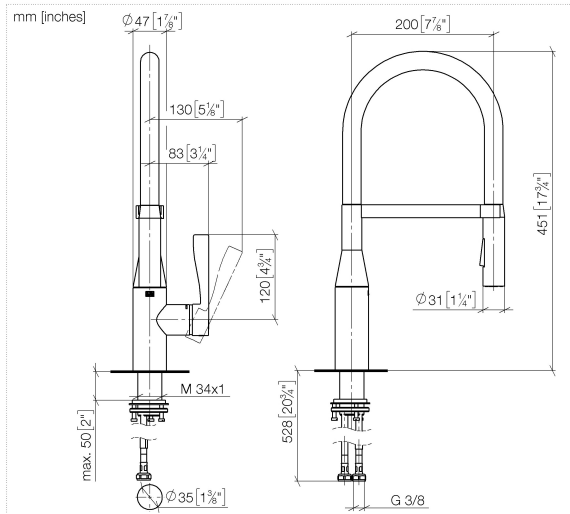

SYNC Profi single-lever mixer - Brushed Bronze

33 865 895 Product version from 2/4/2019