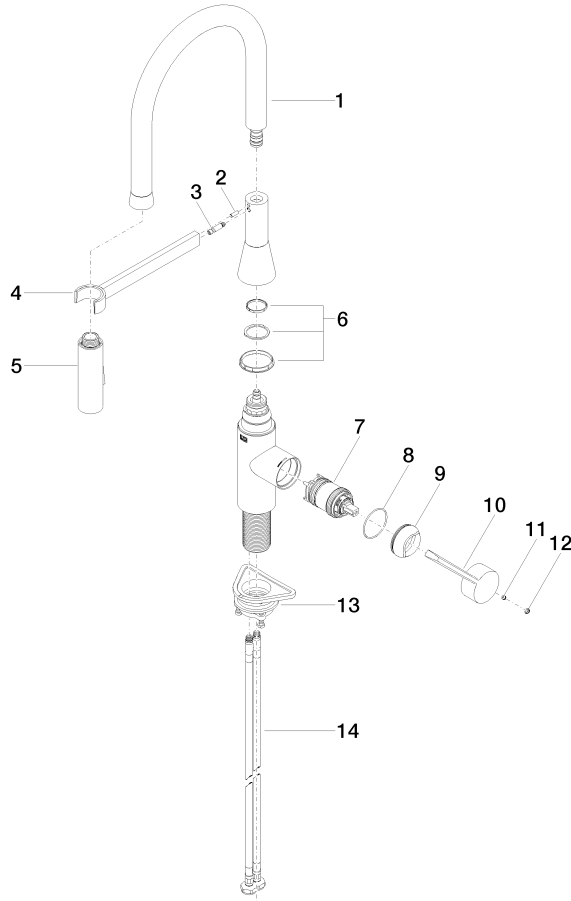

33 865 895

- 200mm projection
- Flexible silicone hose with large operating range of up to 350 mm
- pivotable spout 360°
- Optional swivel limiter available with swivel limiter set 12 821 970 90
- This product can help a building meet the requirements of Green Building Rating Systems, e.g. LEED®, BREEAM®, DGNB
- air-enriched flow and spray flow
- height of mixer 451 mm
- height up to aerator 119 mm
- hole diameter 35 mm
- sprayface with anti-scaling system
- max. flow 9.5 l/min at 3 bar flow pressure
- lead-free

**Recommended miscellaneous**

**Swivel limitation set -** 12 821 970 90

**Recommended miscellaneous**

**Dispenser without rosette - Champagne (22kt Gold)** 82 424 970-47

**Recommended miscellaneous**

**Strainer waste with control handle - Champagne (22kt Gold)** 10 712 970-47

33 865 895

**Flow rate chart**

33 865 895

Spare parts list

No.	Item Number	Name	Quantity used	Delivery time
1	90 30 02 100 00-47	hose	1	30
2	09 31 11 040 90	pin	1	2
3	09 31 11 209 90	pin	1	2
4	90 17 20 045 00-47	holder	1	30
5	04 12 11 150 00 90	shower	1	2
6	90 28 10 161 00 90	set	1	2
7	90 15 05 064 05 90	cartridge	1	2
8	09 14 10 190 90	seal	1	2
9	09 28 30 030-47	cover	1	60
10	09 20 89 020-47	handle	1	30
11	90 31 11 063 00 90	pin	1	2
12	90 31 20 087 00-47	plug	1	30
13	04 30 11 040 00 90	fixing set	1	2
14	04 30 04 101 00 90	hose	2	2