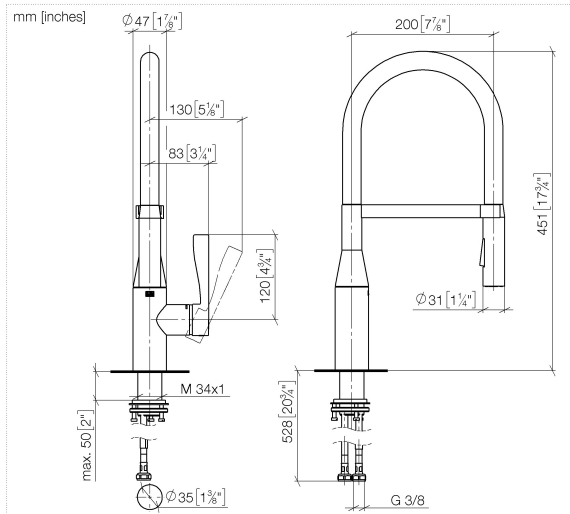

33 865 895

- 200mm projection
- Flexible silicone hose with large operating range of up to 350 mm
- pivotable spout 360°
- Optional swivel limiter available with swivel limiter set 12 821 970 90
- This product can help a building meet the requirements of Green Building Rating Systems, e.g. LEED®, BREEAM®, DGNB
- air-enriched flow and spray flow
- height of mixer 451 mm
- height up to aerator 119 mm
- hole diameter 35 mm
- sprayface with anti-scaling system
- max. flow 9.5 l/min at 3 bar flow pressure
- lead-free

**Recommended miscellaneous**

**Swivel limitation set -** 12 821 970 90

**Recommended miscellaneous**

**Dispenser without rosette - Champagne (22kt Gold)** 82 424 970-47

**Recommended miscellaneous**

**Strainer waste with control handle - Champagne (22kt Gold)** 10 712 970-47

33 865 895

**Flow rate chart**

33 865 895

Spare parts list

No.	Item Number	Name	Quantity used	Delivery time
1	90 30 02 100 00-47	hose	1	30
2	09 31 11 040 90	pin	1	2
3	09 31 11 209 90	pin	1	2
4	90 17 20 045 00-47	holder	1	30
5	04 12 11 150 00 90	shower	1	2
6	90 28 10 161 00 90	set	1	2
7	90 15 05 064 05 90	cartridge	1	2
8	09 14 10 190 90	seal	1	2
9	09 28 30 030-47	cover	1	60
10	09 20 89 020-47	handle	1	30
11	90 31 11 063 00 90	pin	1	2
12	90 31 20 087 00-47	plug	1	30
13	04 30 11 040 00 90	fixing set	1	2
14	04 30 04 101 00 90	hose	2	2