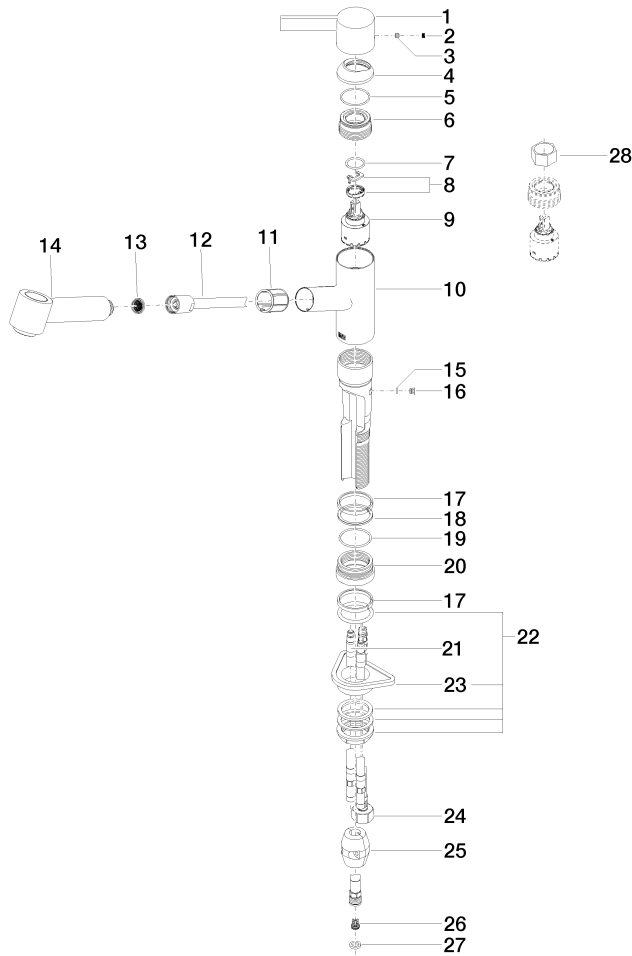

33 870 760

- 225mm projection
- pivotable spout 130°
- air-enriched flow and spray flow
- height of mixer 167 mm
- height up to aerator 137 mm
- hole diameter 35 mm
- fabric braided hose 1500 mm
- max. flow 8.3 l/min at 3 bar flow pressure
- lead-free
- This product can help a building meet the requirements of Green Building Rating Systems, e.g. LEED®, BREEAM®, DGNB

Recommended miscellaneous

Strainer waste with control handle - Brushed Platinum 10 712 970-06

Recommended miscellaneous

Dispenser without rosette - Brushed Platinum 82 424 970-06

33 870 760

Flow rate chart

Certificates

ETA_20612.

LGA_19873.

GDV_0400277.

Belgaqua_22_277_2
7_3.

33 870 760

Parts for other finishes can be found here: [Chrome](#)

33 870 760

Spare parts list

No.	Item Number	Name	Quantity used	Delivery time
1	09 20 76 001-06	handle	1	10
2	90 31 20 109 00 90	plug	1	2
3	90 31 11 030 00 90	pin	1	2
4	09 28 30 012-06	cover	1	10
5	09 14 10 102 90	seal	1	2
6	09 24 04 270 90	nut	1	2
7	09 14 10 031 90	seal	1	2
8	90 28 10 148 00 90	accessories	1	2
9	90 15 05 064 00 90	cartridge	1	2
10	09 19 76 001-06	sleeve	1	10
11	09 18 40 099 90	sleeve	1	2
12	90 30 02 062 00-06	hose	1	10
13	09 23 01 039 90	sieve	1	2
14	90 12 11 098 00-06	shower	1	10
15	09 14 10 001 90	seal	1	2
16	09 30 30 113 20 90	screw	1	2
17	09 14 15 029 90	ring	2	2
18	09 28 10 144 90	ring	1	2
19	09 14 10 034 90	seal	1	2
20	09 27 76 001-06	rosette	1	10
21	04 30 04 018 00 90	hose	2	60
22	04 23 10 044 02 90	fixing set	1	2
23	09 18 40 090 90	sleeve	1	2
24	04 30 04 029 00 90	hose	1	2
25	04 21 50 005 00 90	accessories	1	2
26	09 23 01 131 90	back-flow preventer	1	2
27	90 14 20 019 00 90	seal	1	2
28	90 30 09 031 00 90	key	1	2