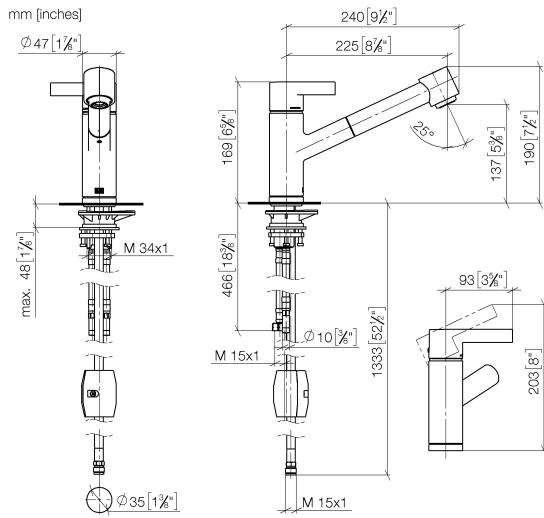

33 870 760

- 225mm projection
- pivotable spout 130°
- air-enriched flow and spray flow
- height of mixer 167 mm
- height up to aerator 137 mm
- hole diameter 35 mm
- fabric braided hose 1500 mm
- max. flow 8.3 l/min at 3 bar flow pressure
- lead-free
- This product can help a building meet the requirements of Green Building Rating Systems, e.g. LEED®, BREEAM®, DGNB

Flow rate chart

Certificates

ETA_20612.

LGA_19873.

GDV_0400277.

Belgaqua_22_277_2
7_3.

33 870 760

Parts for other finishes can be found here: [Chrome](#)

33 870 760

Spare parts list

No.	Item Number	Name	Quantity used	Delivery time
1	09 20 76 001-99	handle	1	30
2	90 31 20 109 00 90	plug	1	2
3	90 31 11 030 00 90	pin	1	2
4	09 28 30 012-99	cover	1	30
5	09 14 10 102 90	seal	1	2
6	09 24 04 270 90	nut	1	2
7	09 14 10 031 90	seal	1	2
8	90 28 10 148 00 90	accessories	1	2
9	90 15 05 064 00 90	cartridge	1	2
10	09 19 76 001-99	sleeve	1	30
11	09 18 40 099 90	sleeve	1	2
12	90 30 02 062 00-99	hose	1	30
13	09 23 01 039 90	sieve	1	2
14	90 12 11 098 00-99	shower	1	30
15	09 14 10 001 90	seal	1	2
16	09 30 30 113 20 90	screw	1	2
17	09 14 15 029 90	ring	2	2
18	09 28 10 144 90	ring	1	2
19	09 14 10 034 90	seal	1	2
20	09 27 76 001-99	rosette	1	30
21	04 30 04 018 00 90	hose	2	60
22	04 23 10 044 02 90	fixing set	1	2
23	09 18 40 090 90	sleeve	1	2
24	04 30 04 029 00 90	hose	1	2
25	04 21 50 005 00 90	accessories	1	2
26	09 23 01 131 90	back-flow preventer	1	2
27	90 14 20 019 00 90	seal	1	2
28	90 30 09 031 00 90	key	1	2