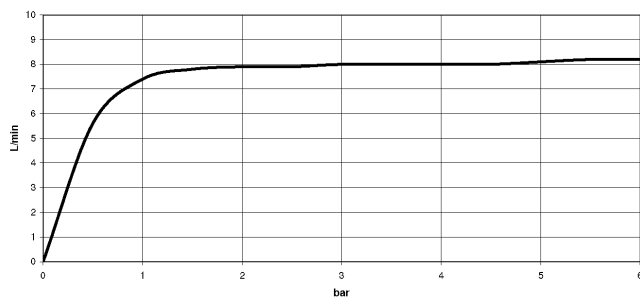

Flow rate chart

Certificates

LGA_18252.   Belgaqua_21-379-   GDV_0400277.
27_3.