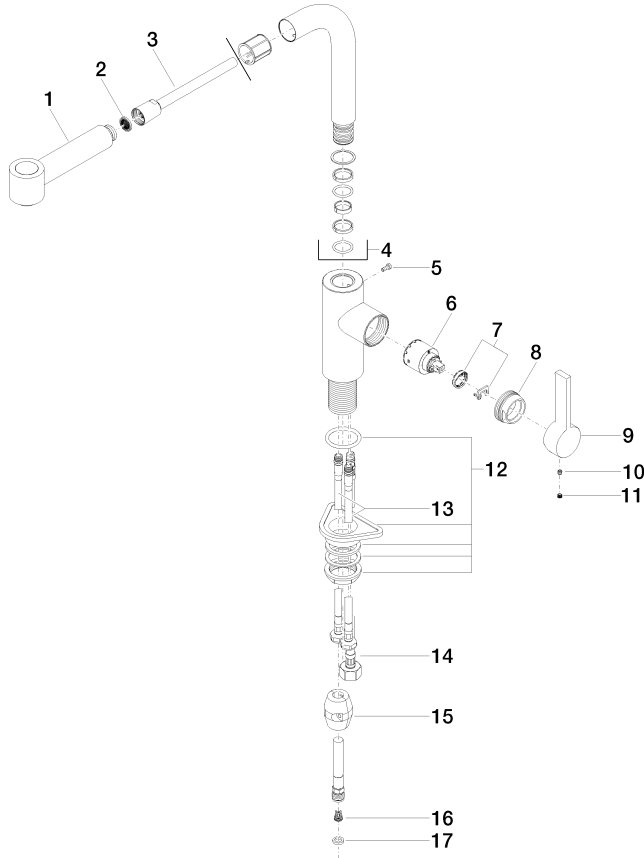

ELIO Single-lever mixer Pull-out with spray function - Brushed Durabron (23kt Gold)

ELIO

33 870 790

- 235mm projection
- pivotable spout 360°
- air-enriched flow and spray flow
- height of mixer 342 mm
- height up to aerator 292 mm
- hole diameter 35 mm
- fabric braided hose 1500 mm
- max. flow 8 l/min at 3 bar flow pressure
- lead-free
- This product can help a building meet the requirements of Green Building Rating Systems, e.g. LEED®, BREEAM®, DGNB

Recommended miscellaneous

Strainer waste with control handle 10 712 970-28
- Brushed Durabron (23kt Gold)

Recommended miscellaneous

Dispenser without rosette - 82 424 970-28
Brushed Durabron (23kt Gold)

33 870 790
mm [inches]

Flow rate chart

Certificates

LGA_18252. Belgaqua_21-379- GDV_0400277.
27_3.

33 870 790
Parts for other finishes can be found here: [Chrome](#)

Spare parts list

No.	Item Number	Name	Quantity used	Delivery time
1	90 12 11 098 00-28	shower	1	20
2	09 23 01 039 90	sieve	1	2
3	90 30 02 062 00-28	hose	1	20
4	90 28 22 186 00-28	spout	1	20
5	09 30 30 054 90	screw	1	2
6	90 15 05 061 00 90	cartridge	1	60
7	90 28 10 148 00 90	accessories	1	2
8	09 24 04 141-28	nut	1	20
9	09 20 79 040-28	handle	1	20
10	90 31 11 030 00 90	pin	1	2
11	90 31 20 109 00 90	plug	1	2
12	04 23 10 044 02 90	fixing set	1	2
13	04 30 04 104 00 90	hose	2	2
14	04 30 04 029 00 90	hose	1	2
15	04 21 50 005 00 90	accessories	1	2
16	09 23 01 131 90	back-flow preventer	1	2
17	90 14 20 019 00 90	seal	1	2