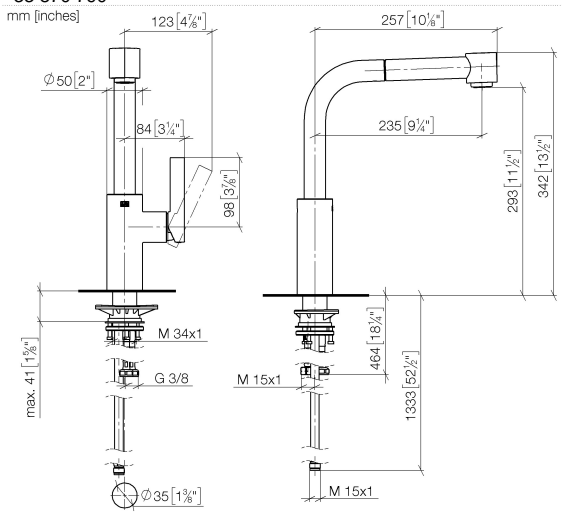

ELIO Single-lever mixer Pull-out with spray function - Brushed Durabron (23kt Gold)

ELIO

33 870 790

- 235mm projection
- pivotable spout 360°
- air-enriched flow and spray flow
- height of mixer 342 mm
- height up to aerator 292 mm
- hole diameter 35 mm
- fabric braided hose 1500 mm
- max. flow 8 l/min at 3 bar flow pressure
- lead-free
- This product can help a building meet the requirements of Green Building Rating Systems, e.g. LEED®, BREEAM®, DGNB

Recommended miscellaneous

Strainer waste with control handle 10 712 970-28
- Brushed Durabron (23kt Gold)

Recommended miscellaneous

Dispenser without rosette - 82 424 970-28
Brushed Durabron (23kt Gold)

33 870 790
mm [inches]

Flow rate chart

Certificates

LGA_18252. Belgaqua_21-379- GDV_0400277.
27_3.

33 870 790
Parts for other finishes can be found here: [Chrome](#)

Spare parts list

No.	Item Number	Name	Quantity used	Delivery time
1	90 12 11 098 00-28	shower	1	20
2	09 23 01 039 90	sieve	1	2
3	90 30 02 062 00-28	hose	1	20
4	90 28 22 186 00-28	spout	1	20
5	09 30 30 054 90	screw	1	2
6	90 15 05 061 00 90	cartridge	1	60
7	90 28 10 148 00 90	accessories	1	2
8	09 24 04 141-28	nut	1	20
9	09 20 79 040-28	handle	1	20
10	90 31 11 030 00 90	pin	1	2
11	90 31 20 109 00 90	plug	1	2
12	04 23 10 044 02 90	fixing set	1	2
13	04 30 04 104 00 90	hose	2	2
14	04 30 04 029 00 90	hose	1	2
15	04 21 50 005 00 90	accessories	1	2
16	09 23 01 131 90	back-flow preventer	1	2
17	90 14 20 019 00 90	seal	1	2