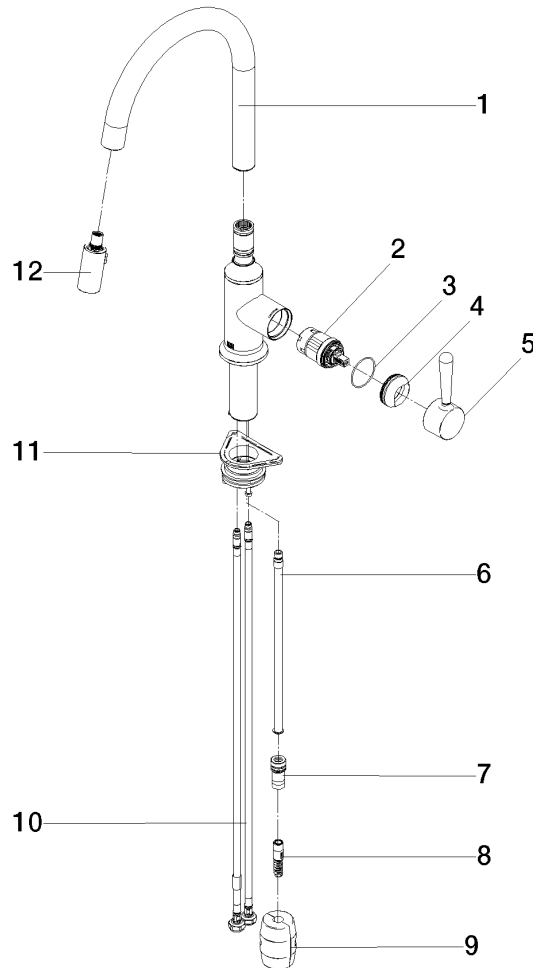

33 870 809

- 240mm projection
- pivotable spout 360°
- Optional swivel limiter available with swivel limiter set 12 823 970 90
- air-enriched flow and spray flow
- 1800 mm metal shower hose
- sprayface with anti-scaling system
- max. flow 8 l/min at 3 bar flow pressure
- lead-free
- This product can help a building meet the requirements of Green Building Rating Systems, e.g. LEED®, BREEAM®, DGNB

Recommended miscellaneous

Swivel limitation set -

12 823 970 90

Recommended miscellaneous

VAIA Dispenser with rosette -
Brushed Platinum

82 434 809-06

33 870 809

Flow rate chart

Certificates

LGA_28657.

Belgaqua_24-005-
27_3.

33 870 809

Spare parts list

No.	Item Number	Name	Quantity used	Delivery time
1	90 28 22 397 00-06	spout	1	10
2	90 15 05 064 05 90	cartridge	1	2
3	09 14 10 190 90	seal	1	2
4	09 28 30 030-06	cover	1	10
5	90 20 80 052 00-06	handle	1	10
6	04 28 20 067 00 90	pipe	1	2
7	90 24 03 253 00 90	adaptor	1	2
8	04 30 02 120 00-85	hose	1	30
9	04 21 50 010 00 90	accessories	1	2
10	04 30 04 101 00 90	hose	2	2
11	04 30 11 040 00 90	fixing set	1	2
12	90 18 40 317 00-06	shower	1	10