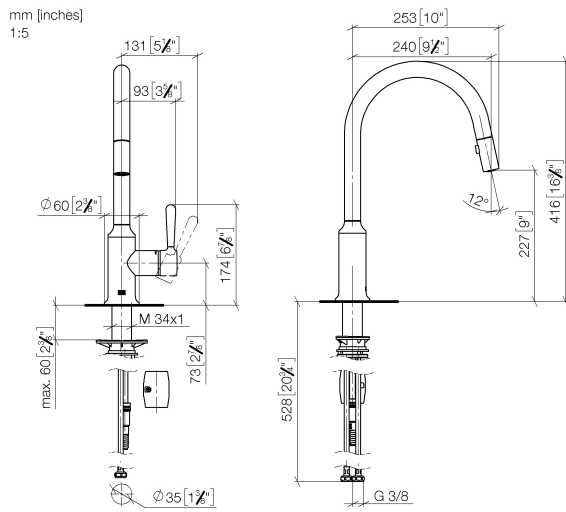

33 870 809

- 240mm projection
- pivotable spout 360°
- Optional swivel limiter available with swivel limiter set 12 823 970 90
- air-enriched flow and spray flow
- 1800 mm metal shower hose
- sprayface with anti-scaling system
- max. flow 8 l/min at 3 bar flow pressure
- lead-free
- This product can help a building meet the requirements of Green Building Rating Systems, e.g. LEED®, BREEAM®, DGNB

Recommended miscellaneous

Swivel limitation set -

12 823 970 90

Recommended miscellaneous

VAIA Dispenser with rosette -
Brushed Platinum

82 434 809-06

33 870 809

Flow rate chart

Certificates

LGA_28657.

Belgaqua_24-005-
27_3.

33 870 809

Spare parts list

No.	Item Number	Name	Quantity used	Delivery time
1	90 28 22 397 00-06	spout	1	10
2	90 15 05 064 05 90	cartridge	1	2
3	09 14 10 190 90	seal	1	2
4	09 28 30 030-06	cover	1	10
5	90 20 80 052 00-06	handle	1	10
6	04 28 20 067 00 90	pipe	1	2
7	90 24 03 253 00 90	adaptor	1	2
8	04 30 02 120 00-85	hose	1	30
9	04 21 50 010 00 90	accessories	1	2
10	04 30 04 101 00 90	hose	2	2
11	04 30 11 040 00 90	fixing set	1	2
12	90 18 40 317 00-06	shower	1	10