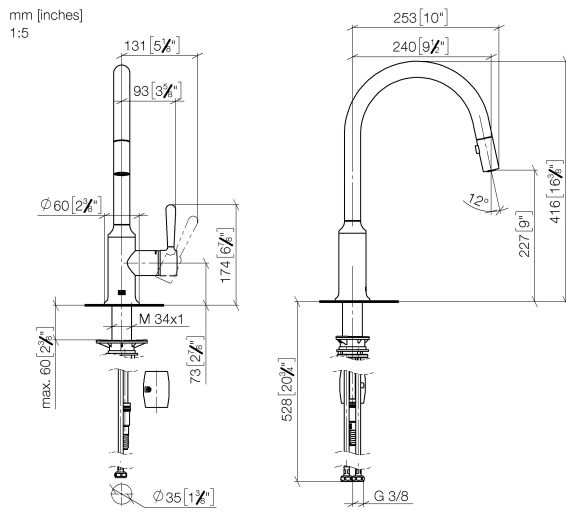

33 870 809

- 240mm projection
- pivotable spout 360°
- Optional swivel limiter available with swivel limiter set 12 823 970 90
- air-enriched flow and spray flow
- 1800 mm metal shower hose
- sprayface with anti-scaling system
- max. flow 8 l/min at 3 bar flow pressure
- lead-free
- This product can help a building meet the requirements of Green Building Rating Systems, e.g. LEED®, BREEAM®, DGNB

Recommended miscellaneous

Swivel limitation set -

12 823 970 90

Recommended miscellaneous

VAIA Dispenser with rosette - Dark Chrome 82 434 809-19

33 870 809

Flow rate chart

Certificates

LGA_28657.

Belgaqua_24-005-
27_3.

33 870 809

Spare parts list

No.	Item Number	Name	Quantity used	Delivery time
1	90 28 22 397 00-19	spout	1	20
2	90 15 05 064 05 90	cartridge	1	2
3	09 14 10 190 90	seal	1	2
4	09 28 30 030-19	cover	1	60
5	90 20 80 052 00-19	handle	1	20
6	04 28 20 067 00 90	pipe	1	2
7	90 24 03 253 00 90	adaptor	1	2
8	04 30 02 120 00-85	hose	1	30
9	04 21 50 010 00 90	accessories	1	2
10	04 30 04 101 00 90	hose	2	2
11	04 30 11 040 00 90	fixing set	1	2
12	90 18 40 317 00-19	shower	1	20