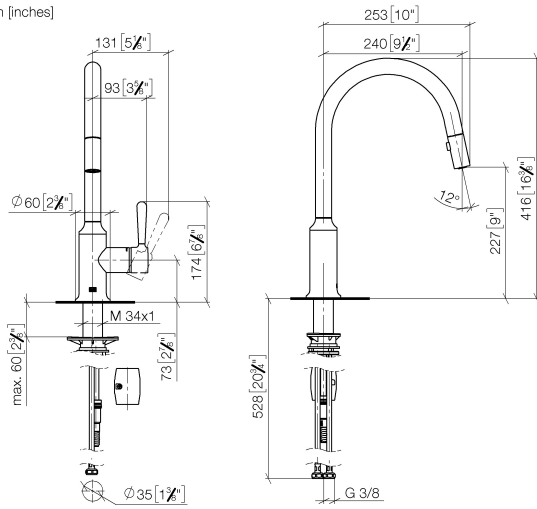

VAIA Single-lever mixer Pull-down with spray function - Brushed Durabross (23kt Gold)

VAIA

33 870 809

- 240mm projection
- pivotable spout 360°
- Optional swivel limiter available with swivel limiter set 12 823 970 90
- air-enriched flow and spray flow
- 1800 mm metal shower hose
- sprayface with anti-scaling system
- max. flow 8 l/min at 3 bar flow pressure
- lead-free
- This product can help a building meet the requirements of Green Building Rating Systems, e.g. LEED®, BREEAM®, DGNB

Recommended miscellaneous

Swivel limitation set -

12 823 970 90

Recommended miscellaneous

**VAIA Dispenser with rosette -
Brushed Durabross (23kt Gold)**

82 434 809-28

33 870 809
mm [inches]
1:5

Flow rate chart

Certificates

LGA_28657.

Belgaqua_24-005-
27_3.

33 870 809

Spare parts list

No.	Item Number	Name	Quantity used	Delivery time
1	90 28 22 397 00-28	spout	1	20
2	90 15 05 064 05 90	cartridge	1	2
3	09 14 10 190 90	seal	1	2
4	09 28 30 030-28	cover	1	20
5	90 20 80 052 00-28	handle	1	20
6	04 28 20 067 00 90	pipe	1	2
7	90 24 03 253 00 90	adaptor	1	2
8	04 30 02 120 00-85	hose	1	30
9	04 21 50 010 00 90	accessories	1	2
10	04 30 04 101 00 90	hose	2	2
11	04 30 11 040 00 90	fixing set	1	2
12	90 18 40 317 00-28	shower	1	20