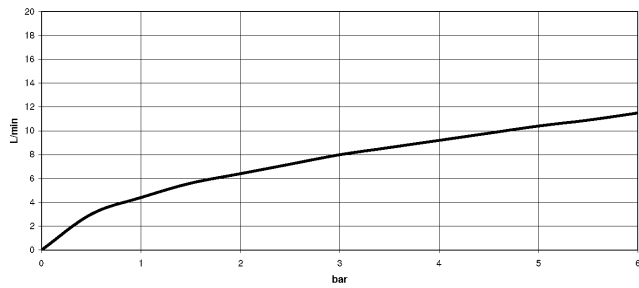

Recommended miscellaneous

Swivel limitation set -

12 823 970 90

Recommended miscellaneous

**VAIA Dispenser with rosette -
Brushed Durabross (23kt Gold)**

82 434 809-28

33 870 809
mm [inches]
1:5

Flow rate chart