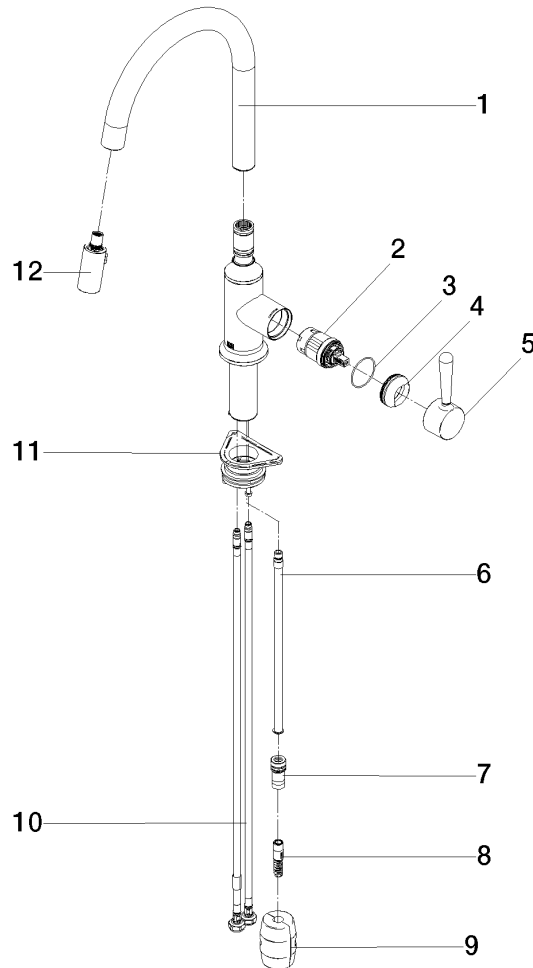

33 870 809

- 240mm projection
- pivotable spout 360°
- Optional swivel limiter available with swivel limiter set 12 823 970 90
- air-enriched flow and spray flow
- 1800 mm metal shower hose
- sprayface with anti-scaling system
- max. flow 8 l/min at 3 bar flow pressure
- lead-free
- This product can help a building meet the requirements of Green Building Rating Systems, e.g. LEED®, BREEAM®, DGNB

Recommended miscellaneous

Swivel limitation set -

12 823 970 90

Recommended miscellaneous

VAIA Dispenser with rosette -
Matte Black

82 434 809-33

33 870 809

Flow rate chart

Certificates

LGA_28657.

Belgaqua_24-005-
27_3.

33 870 809

Spare parts list

No.	Item Number	Name	Quantity used	Delivery time
1	90 28 22 397 00-33	spout	1	30
2	90 15 05 064 05 90	cartridge	1	2
3	09 14 10 190 90	seal	1	2
4	09 28 30 030-33	cover	1	2
5	90 20 80 052 00-33	handle	1	30
6	04 28 20 067 00 90	pipe	1	2
7	90 24 03 253 00 90	adaptor	1	2
8	04 30 02 120 00-85	hose	1	30
9	04 21 50 010 00 90	accessories	1	2
10	04 30 04 101 00 90	hose	2	2
11	04 30 11 040 00 90	fixing set	1	2
12	90 18 40 317 00-33	shower	1	30