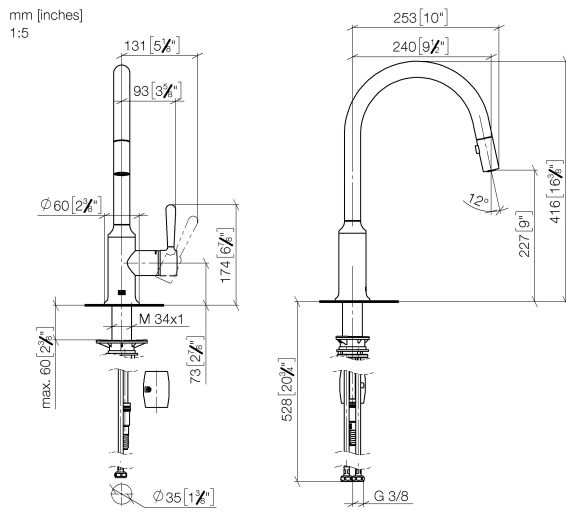

33 870 809

- 240mm projection
- pivotable spout 360°
- Optional swivel limiter available with swivel limiter set 12 823 970 90
- air-enriched flow and spray flow
- 1800 mm metal shower hose
- sprayface with anti-scaling system
- max. flow 8 l/min at 3 bar flow pressure
- lead-free
- This product can help a building meet the requirements of Green Building Rating Systems, e.g. LEED®, BREEAM®, DGNB

Recommended miscellaneous

Swivel limitation set -

12 823 970 90

Recommended miscellaneous

VAIA Dispenser with rosette -
Matte Black

82 434 809-33

33 870 809

Flow rate chart

Certificates

LGA_28657.

Belgaqua_24-005-
27_3.

33 870 809

Spare parts list

No.	Item Number	Name	Quantity used	Delivery time
1	90 28 22 397 00-33	spout	1	30
2	90 15 05 064 05 90	cartridge	1	2
3	09 14 10 190 90	seal	1	2
4	09 28 30 030-33	cover	1	2
5	90 20 80 052 00-33	handle	1	30
6	04 28 20 067 00 90	pipe	1	2
7	90 24 03 253 00 90	adaptor	1	2
8	04 30 02 120 00-85	hose	1	30
9	04 21 50 010 00 90	accessories	1	2
10	04 30 04 101 00 90	hose	2	2
11	04 30 11 040 00 90	fixing set	1	2
12	90 18 40 317 00-33	shower	1	30