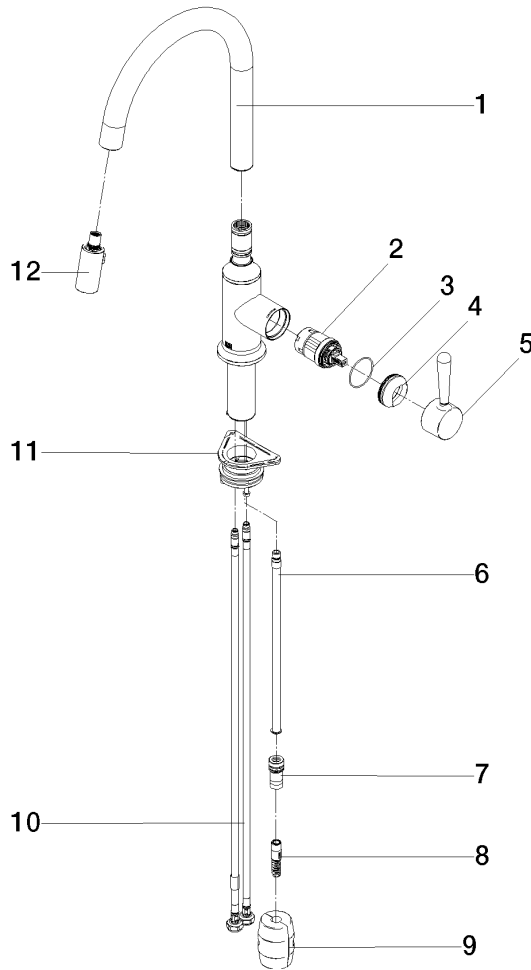

VAIA Single-lever mixer Pull-down with spray function - Brushed Bronze

33 870 809 Product version from 7/1/2023

- 240mm projection
- pivotable spout 360°
- Optional swivel limiter available with swivel limiter set 12 823 970 90
- air-enriched flow and spray flow
- 1800 mm metal shower hose
- sprayface with anti-scaling system
- max. flow 8 l/min at 3 bar flow pressure
- lead-free
- Flow modes can be changed while the water is running
- This product can help a building meet the requirements of Green Building Rating Systems, e.g. LEED®, BREEAM®, DGNB

Recommended miscellaneous

Swivel limitation set -

12 823 970 90

VAIA Single-lever mixer Pull-down with spray function - Brushed Bronze

33 870 809 Product version from 7/1/2023

Flow rate chart

Codes & Standards

Belgaqua_24-005-2

VAIA Single-lever mixer Pull-down with spray function - Brushed Bronze

33 870 809 Product version from 7/1/2023

Spare parts list

No.	Item Number	Name	Quantity used	Delivery time
1	90 28 22 397 00-42	spout	1	30
2	90 15 05 064 05 90	cartridge	1	2
3	09 14 10 190 90	seal	1	2
4	09 28 30 030-42	cover	1	60
5	90 20 80 052 00-42	handle	1	30
6	04 28 20 067 00 90	pipe	1	2
7	90 24 03 253 00 90	adaptor	1	2
8	04 30 02 120 00-85	hose	1	10
9	04 21 50 010 00 90	accessories	1	2
10	04 30 04 101 00 90	hose	2	2
11	04 30 11 040 00 90	fixing set	1	2
12	90 18 40 317 00-42	shower	1	30