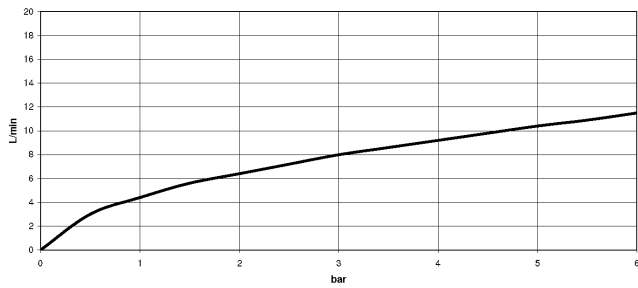

Recommended miscellaneous

Swivel limitation set -

12 823 970 90

VAIA Single-lever mixer Pull-down with spray function - Brushed Bronze

33 870 809 Product version from 7/1/2023

Flow rate chart

Codes & Standards