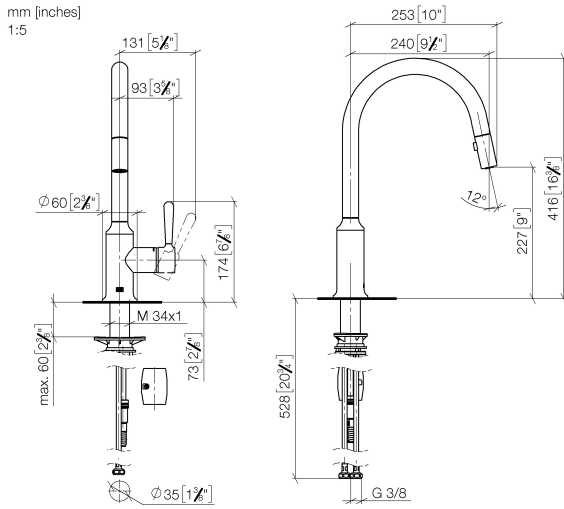

VAIA Single-lever mixer Pull-down with spray function - Brushed Bronze

33 870 809 Product version from 7/1/2023

- 240mm projection
- pivotable spout 360°
- Optional swivel limiter available with swivel limiter set 12 823 970 90
- air-enriched flow and spray flow
- 1800 mm metal shower hose
- sprayface with anti-scaling system
- max. flow 8 l/min at 3 bar flow pressure
- lead-free
- Flow modes can be changed while the water is running
- This product can help a building meet the requirements of Green Building Rating Systems, e.g. LEED®, BREEAM®, DGNB

Recommended miscellaneous

Swivel limitation set -

12 823 970 90

VAIA Single-lever mixer Pull-down with spray function - Brushed Bronze

33 870 809 Product version from 7/1/2023

Flow rate chart

Codes & Standards

DIN 4109

EN 1717

ISO 3822

Ü-Zeichen

VAIA Single-lever mixer Pull-down with spray function - Brushed Bronze

33 870 809 Product version from 7/1/2023

Certificates

LGA_28

Belgaqua_24-005-2

VAIA Single-lever mixer Pull-down with spray function - Brushed Bronze

33 870 809 Product version from 7/1/2023

Spare parts list

No.	Item Number	Name	Quantity used	Delivery time
1	90 28 22 397 00-42	spout	1	30
2	90 15 05 064 05 90	cartridge	1	2
3	09 14 10 190 90	seal	1	2
4	09 28 30 030-42	cover	1	60
5	90 20 80 052 00-42	handle	1	30
6	04 28 20 067 00 90	pipe	1	2
7	90 24 03 253 00 90	adaptor	1	2
8	04 30 02 120 00-85	hose	1	10
9	04 21 50 010 00 90	accessories	1	2
10	04 30 04 101 00 90	hose	2	2
11	04 30 11 040 00 90	fixing set	1	2
12	90 18 40 317 00-42	shower	1	30