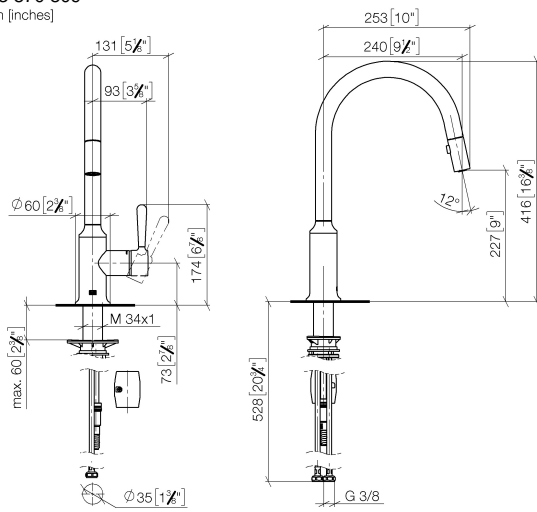

**VAIA Single-lever mixer Pull-down with spray function - Brushed Champagne (22kt Gold)**

VAIA

33 870 809

- 240mm projection
- pivotable spout 360°
- Optional swivel limiter available with swivel limiter set 12 823 970 90
- air-enriched flow and spray flow
- 1800 mm metal shower hose
- sprayface with anti-scaling system
- max. flow 8 l/min at 3 bar flow pressure
- lead-free
- This product can help a building meet the requirements of Green Building Rating Systems, e.g. LEED®, BREEAM®, DGNB

**Recommended miscellaneous**

**Swivel limitation set -**

12 823 970 90

**Recommended miscellaneous**

**VAIA Dispenser with rosette -  
Brushed Champagne (22kt Gold)**

82 434 809-46

33 870 809  
mm [inches]  
1:5

**Flow rate chart**

**Certificates**

LGA\_28657.

Belgaqua\_24-005-  
27\_3.

33 870 809

Spare parts list

No.	Item Number	Name	Quantity used	Delivery time
1	90 28 22 397 00-46	spout	1	30
2	90 15 05 064 05 90	cartridge	1	2
3	09 14 10 190 90	seal	1	2
4	09 28 30 030-46	cover	1	60
5	90 20 80 052 00-46	handle	1	30
6	04 28 20 067 00 90	pipe	1	2
7	90 24 03 253 00 90	adaptor	1	2
8	04 30 02 120 00-85	hose	1	30
9	04 21 50 010 00 90	accessories	1	2
10	04 30 04 101 00 90	hose	2	2
11	04 30 11 040 00 90	fixing set	1	2
12	90 18 40 317 00-46	shower	1	30