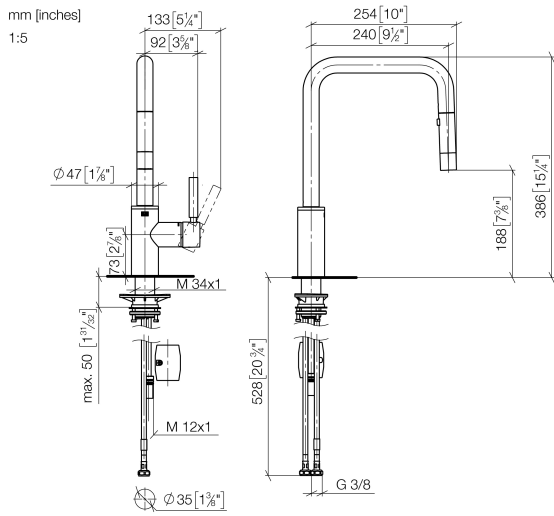

33 870 861

- 240mm projection
- pivotable spout 360°
- Optional swivel limiter available with swivel limiter set 12 823 970 90
- laminar and spray flow
- 1800 mm metal shower hose
- sprayface with anti-scaling system
- max. flow 10.4 l/min at 3 bar flow pressure
- lead-free
- This product can help a building meet the requirements of Green Building Rating Systems, e.g. LEED®, BREEAM®, DGNB

**Recommended miscellaneous**

**Swivel limitation set -**

12 823 970 90

**Recommended miscellaneous**

**Strainer waste with control handle - Chrome** 10 712 970-00

**Recommended miscellaneous**

**Dispenser without rosette - Chrome**

82 424 970-00

33 870 861

**Flow rate chart**

**Certificates**

LGA\_38641.

Belgaqua\_24-005-  
27\_3.

33 870 861

**Spare parts list**

No.	Item Number	Name	Quantity used	Delivery time
1	90 12 11 148 00-00	shower	1	10
2	04 30 02 120 00-00	hose	1	10
3	90 28 22 308 00-00	spout	1	-
Spare part can no longer be ordered, please order the replacement item				
4	09 28 10 160 90	ring	2	2
5	09 18 40 186 90	sleeve	1	2
6	90 15 05 064 05 90	cartridge	1	2
7	09 14 10 190 90	seal	1	2
8	09 28 30 030-00	cover	1	10
9	90 20 66 027 00-00	handle	1	10
10	04 30 11 040 00 90	fixing set	1	2
11	09 20 93 056 90	insert	1	2
12	04 30 04 100 00 90	hose	2	2
13	04 28 20 067 00 90	pipe	1	2
14	90 24 03 253 00 90	adaptor	1	2
15	04 21 50 010 00 90	accessories	1	2