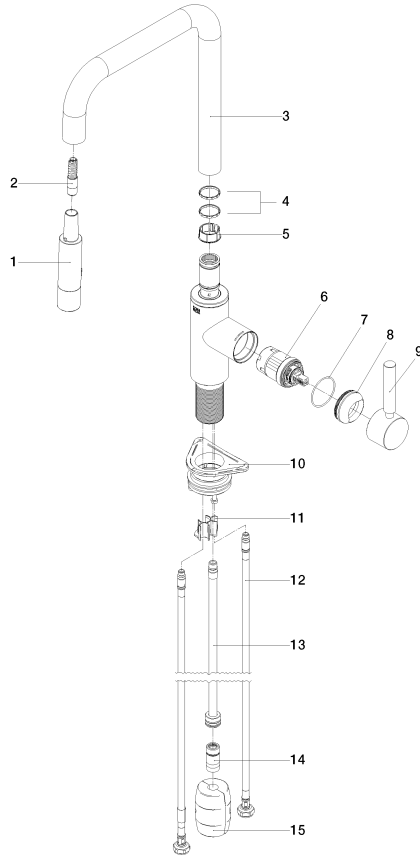

33 870 861

- 240mm projection
- pivotable spout 360°
- Optional swivel limiter available with swivel limiter set 12 823 970 90
- laminar and spray flow
- 1800 mm metal shower hose
- sprayface with anti-scaling system
- max. flow 10.4 l/min at 3 bar flow pressure
- lead-free
- This product can help a building meet the requirements of Green Building Rating Systems, e.g. LEED®, BREEAM®, DGNB

**Recommended miscellaneous**

**Swivel limitation set -**

12 823 970 90

**Recommended miscellaneous**

**Strainer waste with control handle - Chrome** 10 712 970-00

**Recommended miscellaneous**

**Dispenser without rosette - Chrome**

82 424 970-00

33 870 861

**Flow rate chart**

**Certificates**

LGA\_38641.

Belgaqua\_24-005-  
27\_3.

33 870 861

**Spare parts list**

No.	Item Number	Name	Quantity used	Delivery time
1	90 12 11 148 00-00	shower	1	10
2	04 30 02 120 00-00	hose	1	10
3	90 28 22 308 00-00	spout	1	-
Spare part can no longer be ordered, please order the replacement item				
4	09 28 10 160 90	ring	2	2
5	09 18 40 186 90	sleeve	1	2
6	90 15 05 064 05 90	cartridge	1	2
7	09 14 10 190 90	seal	1	2
8	09 28 30 030-00	cover	1	10
9	90 20 66 027 00-00	handle	1	10
10	04 30 11 040 00 90	fixing set	1	2
11	09 20 93 056 90	insert	1	2
12	04 30 04 100 00 90	hose	2	2
13	04 28 20 067 00 90	pipe	1	2
14	90 24 03 253 00 90	adaptor	1	2
15	04 21 50 010 00 90	accessories	1	2