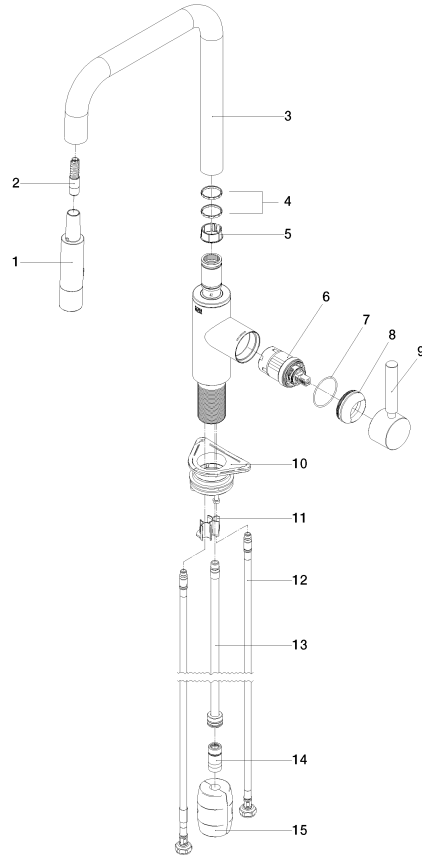

**META SQUARE Single-lever mixer Pull-down with spray function - Brushed Platinum**

META SQUARE

33 870 861

- 240mm projection
- pivotable spout 360°
- Optional swivel limiter available with swivel limiter set 12 823 970 90
- laminar and spray flow
- 1800 mm metal shower hose
- sprayface with anti-scaling system
- max. flow 10.4 l/min at 3 bar flow pressure
- lead-free
- This product can help a building meet the requirements of Green Building Rating Systems, e.g. LEED®, BREEAM®, DGNB

**Recommended miscellaneous**

**Swivel limitation set -**

12 823 970 90

**Recommended miscellaneous**

**Strainer waste with control handle - Brushed Platinum**

10 712 970-06

**Recommended miscellaneous**

**Dispenser without rosette - Brushed Platinum**

82 424 970-06

33 870 861

mm [inches]

1:5

**Flow rate chart**

**Certificates**

LGA\_38641.

Belgaqua\_24-005-27\_3.

### Spare parts list

No.	Item Number	Name	Quantity used	Delivery time
1	90 12 11 148 00-06	shower	1	10
2	04 30 02 120 00-85	hose	1	30
3	90 28 22 308 00-06	spout	1	-
Spare part can no longer be ordered, please order the replacement item				
4	09 28 10 160 90	ring	2	2
5	09 18 40 186 90	sleeve	1	2
6	90 15 05 064 05 90	cartridge	1	2
7	09 14 10 190 90	seal	1	2
8	09 28 30 030-06	cover	1	10
9	90 20 66 027 00-06	handle	1	10
10	04 30 11 040 00 90	fixing set	1	2
11	09 20 93 056 90	insert	1	2
12	04 30 04 100 00 90	hose	2	2
13	04 28 20 067 00 90	pipe	1	2
14	90 24 03 253 00 90	adaptor	1	2
15	04 21 50 010 00 90	accessories	1	2