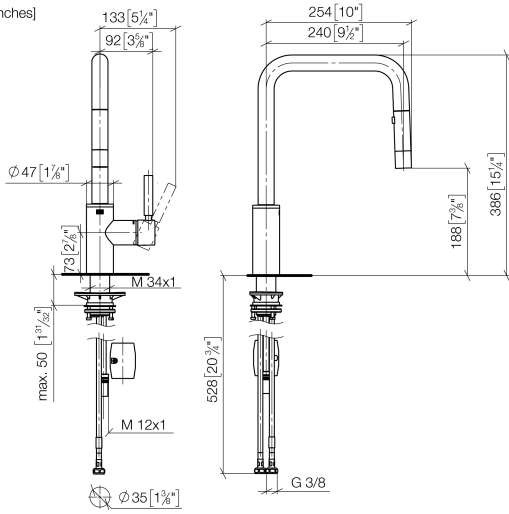

**META SQUARE Single-lever mixer Pull-down with spray function - Brushed Platinum**

META SQUARE

33 870 861

- 240mm projection
- pivotable spout 360°
- Optional swivel limiter available with swivel limiter set 12 823 970 90
- laminar and spray flow
- 1800 mm metal shower hose
- sprayface with anti-scaling system
- max. flow 10.4 l/min at 3 bar flow pressure
- lead-free
- This product can help a building meet the requirements of Green Building Rating Systems, e.g. LEED®, BREEAM®, DGNB

**Recommended miscellaneous**

**Swivel limitation set -**

12 823 970 90

**Recommended miscellaneous**

**Strainer waste with control handle - Brushed Platinum**

10 712 970-06

**Recommended miscellaneous**

**Dispenser without rosette - Brushed Platinum**

82 424 970-06

33 870 861

mm [inches]

1:5

**Flow rate chart**

**Certificates**

LGA\_38641.

Belgaqua\_24-005-27\_3.

### Spare parts list

No.	Item Number	Name	Quantity used	Delivery time
1	90 12 11 148 00-06	shower	1	10
2	04 30 02 120 00-85	hose	1	30
3	90 28 22 308 00-06	spout	1	-
Spare part can no longer be ordered, please order the replacement item				
4	09 28 10 160 90	ring	2	2
5	09 18 40 186 90	sleeve	1	2
6	90 15 05 064 05 90	cartridge	1	2
7	09 14 10 190 90	seal	1	2
8	09 28 30 030-06	cover	1	10
9	90 20 66 027 00-06	handle	1	10
10	04 30 11 040 00 90	fixing set	1	2
11	09 20 93 056 90	insert	1	2
12	04 30 04 100 00 90	hose	2	2
13	04 28 20 067 00 90	pipe	1	2
14	90 24 03 253 00 90	adaptor	1	2
15	04 21 50 010 00 90	accessories	1	2