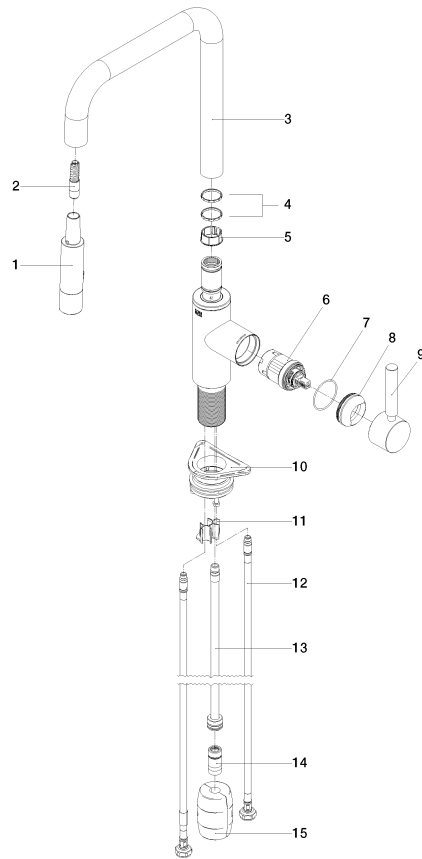

33 870 861

- 240mm projection
- pivotable spout 360°
- Optional swivel limiter available with swivel limiter set 12 823 970 90
- laminar and spray flow
- 1800 mm metal shower hose
- sprayface with anti-scaling system
- max. flow 10.4 l/min at 3 bar flow pressure
- lead-free
- This product can help a building meet the requirements of Green Building Rating Systems, e.g. LEED®, BREEAM®, DGNB

**Recommended miscellaneous**

**Swivel limitation set -**

12 823 970 90

**Recommended miscellaneous**

**Strainer waste with control handle - Platinum**

10 712 970-08

**Recommended miscellaneous**

**Dispenser without rosette - Platinum**

## Spare parts list

No.	Item Number	Name	Quantity used	Delivery time
1	90 12 11 148 00-08	shower	1	40
2	04 30 02 120 00-85	hose	1	30
3	90 28 22 308 00-08	spout	1	-
Spare part can no longer be ordered, please order the replacement item				
4	09 28 10 160 90	ring	2	2
5	09 18 40 186 90	sleeve	1	2
6	90 15 05 064 05 90	cartridge	1	2
7	09 14 10 190 90	seal	1	2
8	09 28 30 030-08	cover	1	40
9	90 20 66 027 00-08	handle	1	40
10	04 30 11 040 00 90	fixing set	1	2
11	09 20 93 056 90	insert	1	2
12	04 30 04 100 00 90	hose	2	2
13	04 28 20 067 00 90	pipe	1	2
14	90 24 03 253 00 90	adaptor	1	2
15	04 21 50 010 00 90	accessories	1	2