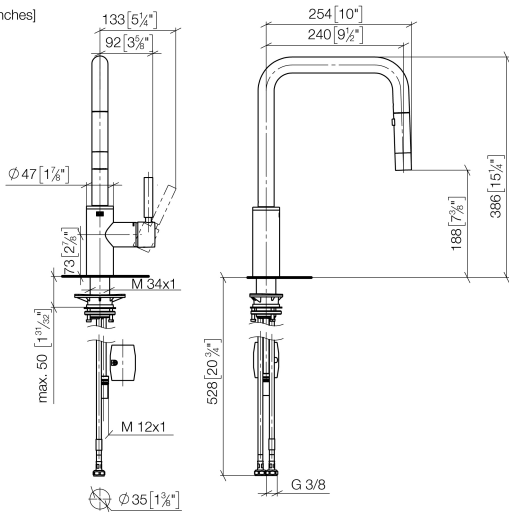

META SQUARE Single-lever mixer Pull-down with spray function - Durabronss (23kt Gold)

META SQUARE

33 870 861

- 240mm projection
- pivotable spout 360°
- Optional swivel limiter available with swivel limiter set 12 823 970 90
- laminar and spray flow
- 1800 mm metal shower hose
- sprayface with anti-scaling system
- max. flow 10.4 l/min at 3 bar flow pressure
- lead-free
- This product can help a building meet the requirements of Green Building Rating Systems, e.g. LEED®, BREEAM®, DGNB

10 712 970-09

33 870 861

mm [inches]

1:5

Flow rate chart

Certificates

LGA_38641.

Belgaqua_24-005-27_3.

33 870 861

Spare parts list

No.	Item Number	Name	Quantity used	Delivery time
1	90 12 11 148 00-09	shower	1	-
Spare part can no longer be ordered, please order the replacement item				
2	04 30 02 120 00-85	hose	1	30
3	90 28 22 308 00-09	spout	1	-
Spare part can no longer be ordered, please order the replacement item				
4	09 28 10 160 90	ring	2	2
5	09 18 40 186 90	sleeve	1	2
6	90 15 05 064 05 90	cartridge	1	2
7	09 14 10 190 90	seal	1	2
8	09 28 30 030-09	cover	1	40
9	90 20 66 027 00-09	handle	1	40
10	04 30 11 040 00 90	fixing set	1	2
11	09 20 93 056 90	insert	1	2
12	04 30 04 100 00 90	hose	2	2
13	04 28 20 067 00 90	pipe	1	2
14	90 24 03 253 00 90	adaptor	1	2
15	04 21 50 010 00 90	accessories	1	2