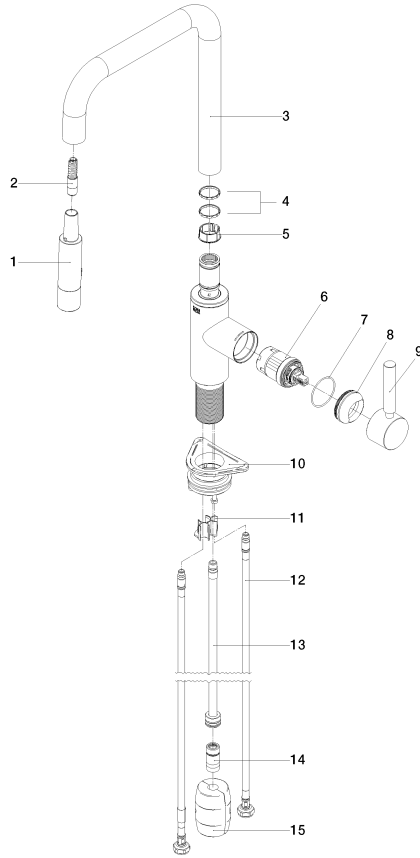

META SQUARE Single-lever mixer Pull-down with spray function - Durabronss (23kt Gold)

META SQUARE

33 870 861

- 240mm projection
- pivotable spout 360°
- Optional swivel limiter available with swivel limiter set 12 823 970 90
- laminar and spray flow
- 1800 mm metal shower hose
- sprayface with anti-scaling system
- max. flow 10.4 l/min at 3 bar flow pressure
- lead-free
- This product can help a building meet the requirements of Green Building Rating Systems, e.g. LEED®, BREEAM®, DGNB

10 712 970-09

33 870 861

mm [inches]

1:5

Flow rate chart

Certificates

LGA_38641.

Belgaqua_24-005-27_3.

33 870 861

Spare parts list

No.	Item Number	Name	Quantity used	Delivery time
1	90 12 11 148 00-09	shower	1	-
Spare part can no longer be ordered, please order the replacement item				
2	04 30 02 120 00-85	hose	1	30
3	90 28 22 308 00-09	spout	1	-
Spare part can no longer be ordered, please order the replacement item				
4	09 28 10 160 90	ring	2	2
5	09 18 40 186 90	sleeve	1	2
6	90 15 05 064 05 90	cartridge	1	2
7	09 14 10 190 90	seal	1	2
8	09 28 30 030-09	cover	1	40
9	90 20 66 027 00-09	handle	1	40
10	04 30 11 040 00 90	fixing set	1	2
11	09 20 93 056 90	insert	1	2
12	04 30 04 100 00 90	hose	2	2
13	04 28 20 067 00 90	pipe	1	2
14	90 24 03 253 00 90	adaptor	1	2
15	04 21 50 010 00 90	accessories	1	2