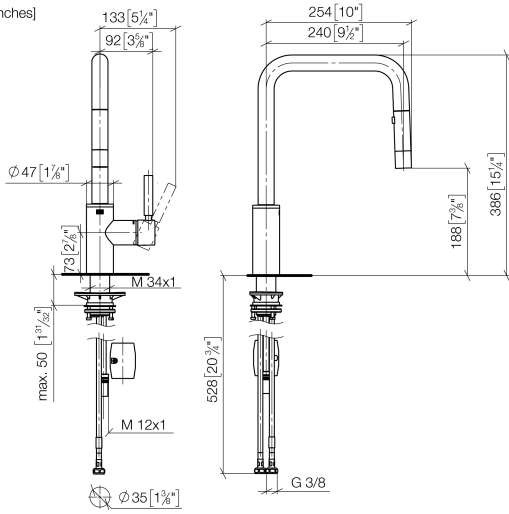

META SQUARE Single-lever mixer Pull-down with spray function - Dark Chrome

META SQUARE

33 870 861

- 240mm projection
- pivotable spout 360°
- Optional swivel limiter available with swivel limiter set 12 823 970 90
- laminar and spray flow
- 1800 mm metal shower hose
- sprayface with anti-scaling system
- max. flow 10.4 l/min at 3 bar flow pressure
- lead-free
- This product can help a building meet the requirements of Green Building Rating Systems, e.g. LEED®, BREEAM®, DGNB

Recommended miscellaneous

Swivel limitation set -

12 823 970 90

Recommended miscellaneous

Dispenser without rosette - Dark Chrome

82 424 970-19

Recommended miscellaneous

Strainer waste with control handle - Dark Chrome

10 712 970-19

33 870 861

mm [inches]

1:5

Flow rate chart

Certificates

LGA_38641.

Belgaqua_24-005-27_3.

33 870 861

Spare parts list

No.	Item Number	Name	Quantity used	Delivery time
1	90 12 11 148 00-19	shower	1	-
Spare part can no longer be ordered, please order the replacement item				
2	04 30 02 120 00-85	hose	1	30
3	90 28 22 308 00-19	spout	1	-
Spare part can no longer be ordered, please order the replacement item				
4	09 28 10 160 90	ring	2	2
5	09 18 40 186 90	sleeve	1	2
6	90 15 05 064 05 90	cartridge	1	2
7	09 14 10 190 90	seal	1	2
8	09 28 30 030-19	cover	1	60
9	90 20 66 027 00-19	handle	1	20
10	04 30 11 040 00 90	fixing set	1	2
11	09 20 93 056 90	insert	1	2
12	04 30 04 100 00 90	hose	2	2
13	04 28 20 067 00 90	pipe	1	2
14	90 24 03 253 00 90	adaptor	1	2
15	04 21 50 010 00 90	accessories	1	2