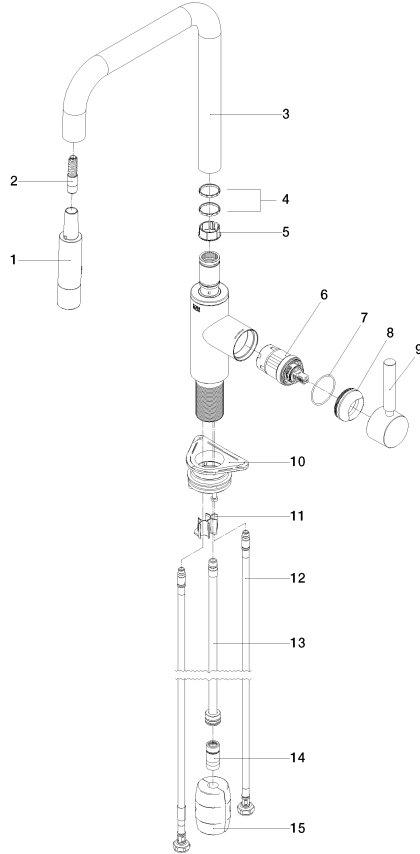

**META SQUARE Single-lever mixer Pull-down with spray function - Matte Black** META SQUARE

33 870 861

- 240mm projection
- pivotable spout 360°
- Optional swivel limiter available with swivel limiter set 12 823 970 90
- laminar and spray flow
- 1800 mm metal shower hose
- sprayface with anti-scaling system
- max. flow 10.4 l/min at 3 bar flow pressure
- lead-free
- This product can help a building meet the requirements of Green Building Rating Systems, e.g. LEED®, BREEAM®, DGNB

**Recommended miscellaneous**

	<b>Swivel limitation set -</b>	12 823 970 90
---	--------------------------------	---------------

**Recommended miscellaneous**

	<b>Dispenser without rosette - Matte Black</b>	82 424 970-33
---	--	---------------

**Recommended miscellaneous**

	<b>Strainer waste with control handle - Matte Black</b>	10 712 970-33
---	---	---------------

33 870 861

**Flow rate chart**

**Certificates**

LGA\_38641.

Belgaqua\_24-005-  
27\_3.

33 870 861

**Spare parts list**

No.	Item Number	Name	Quantity used	Delivery time
1	90 12 11 148 00-33	shower	1	30
2	04 30 02 120 00-85	hose	1	30
3	90 28 22 308 00-33	spout	1	-
Spare part can no longer be ordered, please order the replacement item				
4	09 28 10 160 90	ring	2	2
5	09 18 40 186 90	sleeve	1	2
6	90 15 05 064 05 90	cartridge	1	2
7	09 14 10 190 90	seal	1	2
8	09 28 30 030-33	cover	1	2
9	90 20 66 027 00-33	handle	1	30
10	04 30 11 040 00 90	fixing set	1	2
11	09 20 93 056 90	insert	1	2
12	04 30 04 100 00 90	hose	2	2
13	04 28 20 067 00 90	pipe	1	2
14	90 24 03 253 00 90	adaptor	1	2
15	04 21 50 010 00 90	accessories	1	2