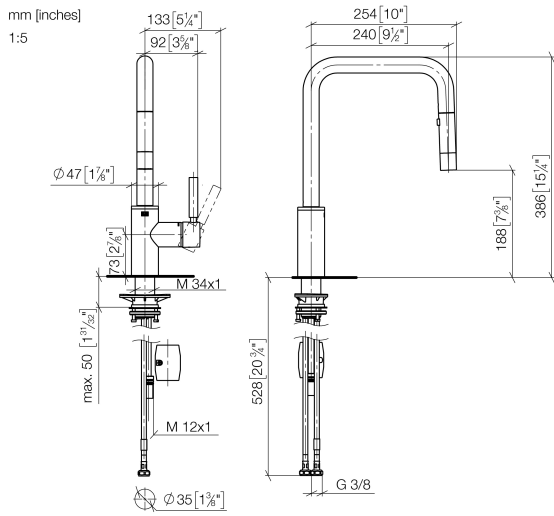

33 870 861

Flow rate chart

Certificates

LGA_38641.

Belgaqua_24-005-
27_3.