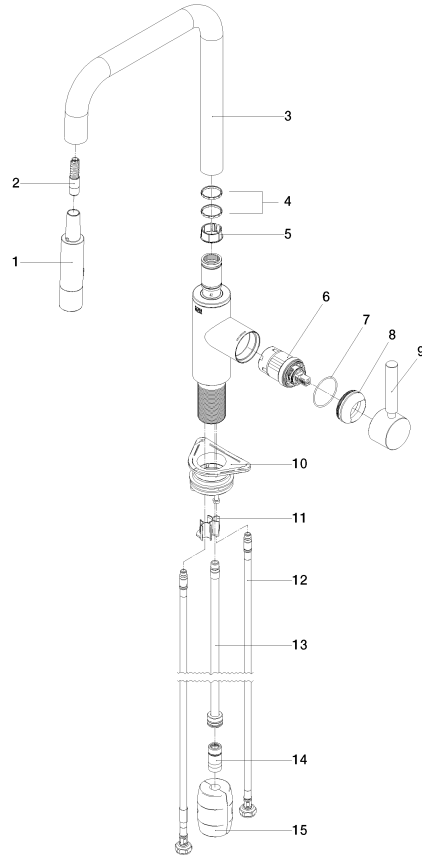

META SQUARE Single-lever mixer Pull-down with spray function - Brushed Champagne (22kt Gold)

META SQUARE

33 870 861

- 240mm projection
- pivotable spout 360°
- Optional swivel limiter available with swivel limiter set 12 823 970 90
- laminar and spray flow
- 1800 mm metal shower hose
- sprayface with anti-scaling system
- max. flow 10.4 l/min at 3 bar flow pressure
- lead-free
- This product can help a building meet the requirements of Green Building Rating Systems, e.g. LEED®, BREEAM®, DGNB

33 870 861

mm [inches]

1:5

Flow rate chart

Certificates

LGA_38641.

Belgaqua_24-005-
27_3.

33 870 861

Spare parts list

No.	Item Number	Name	Quantity used	Delivery time
1	90 12 11 148 00-46	shower	1	-
Spare part can no longer be ordered, please order the replacement item				
2	04 30 02 120 00-85	hose	1	30
3	90 28 22 308 00-46	spout	1	-
Spare part can no longer be ordered, please order the replacement item				
4	09 28 10 160 90	ring	2	2
5	09 18 40 186 90	sleeve	1	2
6	90 15 05 064 05 90	cartridge	1	2
7	09 14 10 190 90	seal	1	2
8	09 28 30 030-46	cover	1	60
9	90 20 66 027 00-46	handle	1	30
10	04 30 11 040 00 90	fixing set	1	2
11	09 20 93 056 90	insert	1	2
12	04 30 04 100 00 90	hose	2	2
13	04 28 20 067 00 90	pipe	1	2
14	90 24 03 253 00 90	adaptor	1	2
15	04 21 50 010 00 90	accessories	1	2