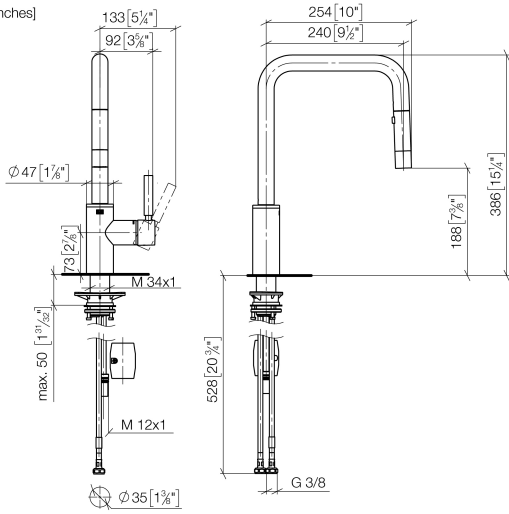

META SQUARE Single-lever mixer Pull-down with spray function - Brushed Chrome

META SQUARE

33 870 861

- 240mm projection
- pivotable spout 360°
- Optional swivel limiter available with swivel limiter set 12 823 970 90
- laminar and spray flow
- 1800 mm metal shower hose
- sprayface with anti-scaling system
- max. flow 10.4 l/min at 3 bar flow pressure
- lead-free
- This product can help a building meet the requirements of Green Building Rating Systems, e.g. LEED®, BREEAM®, DGNB

Recommended miscellaneous

Swivel limitation set -

12 823 970 90

Recommended miscellaneous

Strainer waste with control handle - Brushed Chrome

10 712 970-93

Recommended miscellaneous

Dispenser without rosette - Brushed Chrome

82 424 970-93

33 870 861

mm [inches]

1:5

Flow rate chart

Certificates

LGA_38641.

Belgaqua_24-005-
27_3.

33 870 861

Spare parts list

No.	Item Number	Name	Quantity used	Delivery time
1	90 12 11 148 00-93	shower	1	20
2	04 30 02 120 00-85	hose	1	30
3	90 28 22 308 00-93	spout	1	-
Spare part can no longer be ordered, please order the replacement item				
4	09 28 10 160 90	ring	2	2
5	09 18 40 186 90	sleeve	1	2
6	90 15 05 064 05 90	cartridge	1	2
7	09 14 10 190 90	seal	1	2
8	09 28 30 030-93	cover	1	60
9	90 20 66 027 00-93	handle	1	20
10	04 30 11 040 00 90	fixing set	1	2
11	09 20 93 056 90	insert	1	2
12	04 30 04 100 00 90	hose	2	2
13	04 28 20 067 00 90	pipe	1	2
14	90 24 03 253 00 90	adaptor	1	2
15	04 21 50 010 00 90	accessories	1	2