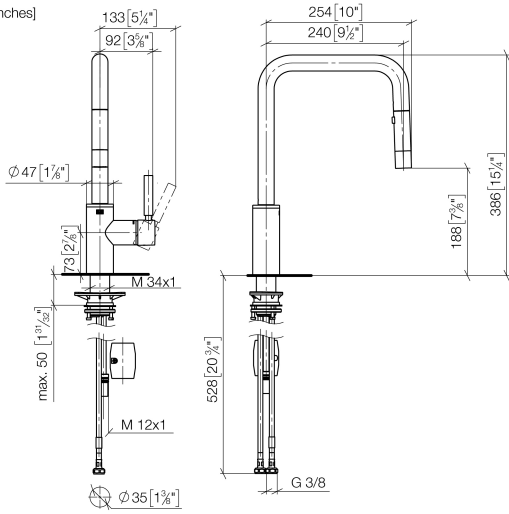

META SQUARE Single-lever mixer Pull-down with spray function - Brushed Dark Platinum

META SQUARE

33 870 861

- 240mm projection
- pivotable spout 360°
- Optional swivel limiter available with swivel limiter set 12 823 970 90
- laminar and spray flow
- 1800 mm metal shower hose
- sprayface with anti-scaling system
- max. flow 10.4 l/min at 3 bar flow pressure
- lead-free
- This product can help a building meet the requirements of Green Building Rating Systems, e.g. LEED®, BREEAM®, DGNB

10 712 970-99

33 870 861

mm [inches]

1:5

Flow rate chart

Certificates

LGA_38641.

Belgaqua_24-005-27_3.

33 870 861

Spare parts list

No.	Item Number	Name	Quantity used	Delivery time
1	90 12 11 148 00-99	shower	1	30
2	04 30 02 120 00-85	hose	1	30
3	90 28 22 308 00-99	spout	1	-
Spare part can no longer be ordered, please order the replacement item				
4	09 28 10 160 90	ring	2	2
5	09 18 40 186 90	sleeve	1	2
6	90 15 05 064 05 90	cartridge	1	2
7	09 14 10 190 90	seal	1	2
8	09 28 30 030-99	cover	1	30
9	90 20 66 027 00-99	handle	1	30
10	04 30 11 040 00 90	fixing set	1	2
11	09 20 93 056 90	insert	1	2
12	04 30 04 100 00 90	hose	2	2
13	04 28 20 067 00 90	pipe	1	2
14	90 24 03 253 00 90	adaptor	1	2
15	04 21 50 010 00 90	accessories	1	2