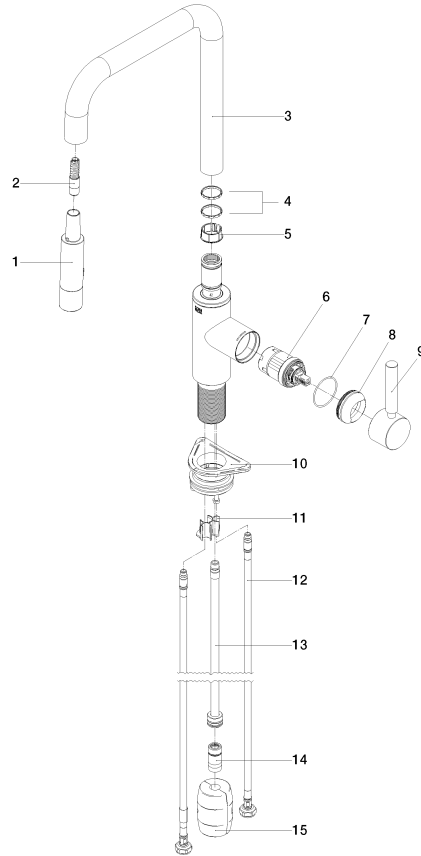

META SQUARE Single-lever mixer Pull-down with spray function - Brushed Dark Platinum

META SQUARE

33 870 861

- 240mm projection
- pivotable spout 360°
- Optional swivel limiter available with swivel limiter set 12 823 970 90
- laminar and spray flow
- 1800 mm metal shower hose
- sprayface with anti-scaling system
- max. flow 10.4 l/min at 3 bar flow pressure
- lead-free
- This product can help a building meet the requirements of Green Building Rating Systems, e.g. LEED®, BREEAM®, DGNB

Recommended miscellaneous

Swivel limitation set -

12 823 970 90

Recommended miscellaneous

**Dispenser without rosette -
Brushed Dark Platinum**

82 424 970-99

Recommended miscellaneous

**Strainer waste with control handle
- Brushed Dark Platinum**

10 712 970-99

33 870 861

mm [inches]

1:5

Flow rate chart

Certificates

LGA_38641.

Belgaqua_24-005-27_3.

33 870 861

Spare parts list

No.	Item Number	Name	Quantity used	Delivery time
1	90 12 11 148 00-99	shower	1	30
2	04 30 02 120 00-85	hose	1	30
3	90 28 22 308 00-99	spout	1	-
Spare part can no longer be ordered, please order the replacement item				
4	09 28 10 160 90	ring	2	2
5	09 18 40 186 90	sleeve	1	2
6	90 15 05 064 05 90	cartridge	1	2
7	09 14 10 190 90	seal	1	2
8	09 28 30 030-99	cover	1	30
9	90 20 66 027 00-99	handle	1	30
10	04 30 11 040 00 90	fixing set	1	2
11	09 20 93 056 90	insert	1	2
12	04 30 04 100 00 90	hose	2	2
13	04 28 20 067 00 90	pipe	1	2
14	90 24 03 253 00 90	adaptor	1	2
15	04 21 50 010 00 90	accessories	1	2