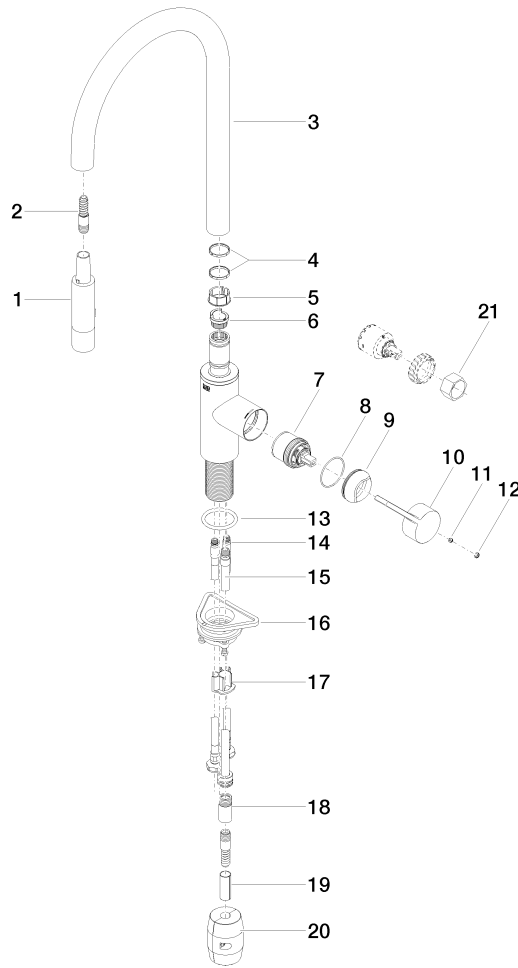

33 870 875

- 240mm projection
- pivatable spout 360°
- Optional swivel limiter available with swivel limiter set 12 823 970 90
- laminar and spray flow
- height of mixer 500 mm
- height up to laminar flow regulator 240 mm
- hole diameter 35 mm
- 1800 mm metal shower hose
- sprayface with anti-scaling system
- max. flow 10.4 l/min at 3 bar flow pressure
- lead-free
- This product can help a building meet the requirements of Green Building Rating Systems, e.g. LEED®, BREEAM®, DGNB

Recommended miscellaneous

	<b>Dispenser without rosette - Chrome</b>	82 424 970-00
---	---	---------------

33 870 875

mm [inches]

### Flow rate chart

### Certificates

Belgaqua\_21-027- 27\_3. LGA\_28657. GDV\_0400314.

33 870 875

Spare parts list

No.	Item Number	Name	Quantity used	Delivery time
1	90 12 11 148 00-00	shower	1	10
2	04 30 02 120 00-00	hose	1	10
3	90 28 22 304 00-00	spout	1	10
4	09 28 10 160 90	ring	2	2
5	09 18 40 186 90	sleeve	1	2
6	09 30 11 203 90	ring	1	2
7	90 15 05 064 05 90	cartridge	1	2
8	09 14 10 190 90	seal	1	2
9	09 28 30 030-00	cover	1	10
10	09 20 87 020-00	handle	1	10
11	90 31 11 063 00 90	pin	1	2
12	90 31 20 087 00-00	plug	1	10
13	09 14 10 036 90	seal	1	2
14	04 30 04 101 00 90	hose	2	2
15	04 28 20 067 00 90	pipe	1	2
16	04 30 11 040 00 90	fixing set	1	2
17	09 20 93 056 90	insert	1	2
18	90 24 03 253 00 90	adaptor	1	2
19	09 30 03 038 90	hose	1	2
20	04 21 50 010 00 90	accessories	1	2
21	90 30 09 031 00 90	key	1	2