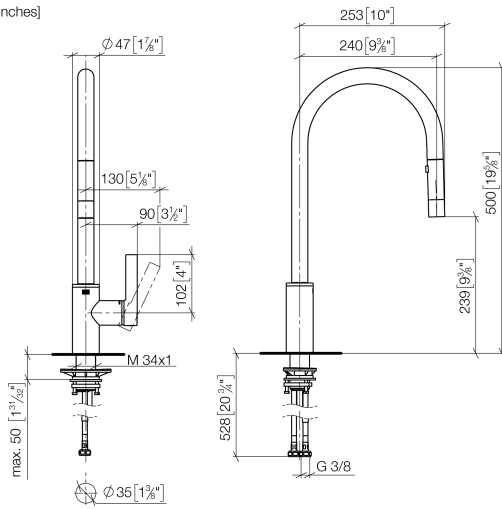

TARA ULTRA Single-lever mixer Pull-down with spray function - Brushed Platinum

TARA ULTRA

33 870 875

- 240mm projection
- pivatable spout 360°
- Optional swivel limiter available with swivel limiter set 12 823 970 90
- laminar and spray flow
- height of mixer 500 mm
- height up to laminar flow regulator 240 mm
- hole diameter 35 mm
- 1800 mm metal shower hose
- sprayface with anti-scaling system
- max. flow 10.4 l/min at 3 bar flow pressure
- lead-free
- This product can help a building meet the requirements of Green Building Rating Systems, e.g. LEED®, BREEAM®, DGNB

Recommended miscellaneous

	Dispenser without rosette - Brushed Platinum	82 424 970-06
---	---	---------------

33 870 875
mm [inches]

Flow rate chart

Certificates

Belgaqua_21-027- LGA_28657. GDV_0400314.
27_3.

33 870 875

Spare parts list

No.	Item Number	Name	Quantity used	Delivery time
1	90 12 11 148 00-06	shower	1	10
2	04 30 02 120 00-85	hose	1	30
3	90 28 22 304 00-06	spout	1	10
4	09 28 10 160 90	ring	2	2
5	09 18 40 186 90	sleeve	1	2
6	09 30 11 203 90	ring	1	2
7	90 15 05 064 05 90	cartridge	1	2
8	09 14 10 190 90	seal	1	2
9	09 28 30 030-06	cover	1	10
10	09 20 87 020-06	handle	1	10
11	90 31 11 063 00 90	pin	1	2
12	90 31 20 087 00-06	plug	1	10
13	09 14 10 036 90	seal	1	2
14	04 30 04 101 00 90	hose	2	2
15	04 28 20 067 00 90	pipe	1	2
16	04 30 11 040 00 90	fixing set	1	2
17	09 20 93 056 90	insert	1	2
18	90 24 03 253 00 90	adaptor	1	2
19	09 30 03 038 90	hose	1	2
20	04 21 50 010 00 90	accessories	1	2
21	90 30 09 031 00 90	key	1	2