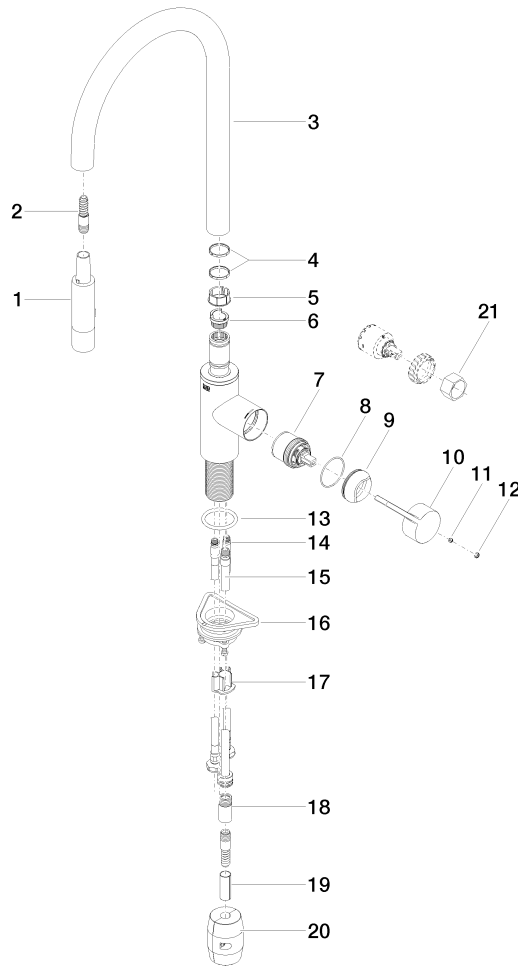

TARA ULTRA Single-lever mixer Pull-down with spray function - Brushed Platinum

TARA ULTRA

33 870 875

- 240mm projection
- pivatable spout 360°
- Optional swivel limiter available with swivel limiter set 12 823 970 90
- laminar and spray flow
- height of mixer 500 mm
- height up to laminar flow regulator 240 mm
- hole diameter 35 mm
- 1800 mm metal shower hose
- sprayface with anti-scaling system
- max. flow 10.4 l/min at 3 bar flow pressure
- lead-free
- This product can help a building meet the requirements of Green Building Rating Systems, e.g. LEED®, BREEAM®, DGNB

Recommended miscellaneous

	Swivel limitation set -	12 823 970 90
---	--------------------------------	---------------

Recommended miscellaneous

	Strainer waste with control handle - Brushed Platinum	10 712 970-06
---	--	---------------

Recommended miscellaneous

	Dispenser without rosette - Brushed Platinum	82 424 970-06
---	---	---------------

33 870 875
mm [inches]

Flow rate chart

Certificates

Belgaqua_21-027- LGA_28657. GDV_0400314.
27_3.

33 870 875

Spare parts list

No.	Item Number	Name	Quantity used	Delivery time
1	90 12 11 148 00-06	shower	1	10
2	04 30 02 120 00-85	hose	1	30
3	90 28 22 304 00-06	spout	1	10
4	09 28 10 160 90	ring	2	2
5	09 18 40 186 90	sleeve	1	2
6	09 30 11 203 90	ring	1	2
7	90 15 05 064 05 90	cartridge	1	2
8	09 14 10 190 90	seal	1	2
9	09 28 30 030-06	cover	1	10
10	09 20 87 020-06	handle	1	10
11	90 31 11 063 00 90	pin	1	2
12	90 31 20 087 00-06	plug	1	10
13	09 14 10 036 90	seal	1	2
14	04 30 04 101 00 90	hose	2	2
15	04 28 20 067 00 90	pipe	1	2
16	04 30 11 040 00 90	fixing set	1	2
17	09 20 93 056 90	insert	1	2
18	90 24 03 253 00 90	adaptor	1	2
19	09 30 03 038 90	hose	1	2
20	04 21 50 010 00 90	accessories	1	2
21	90 30 09 031 00 90	key	1	2