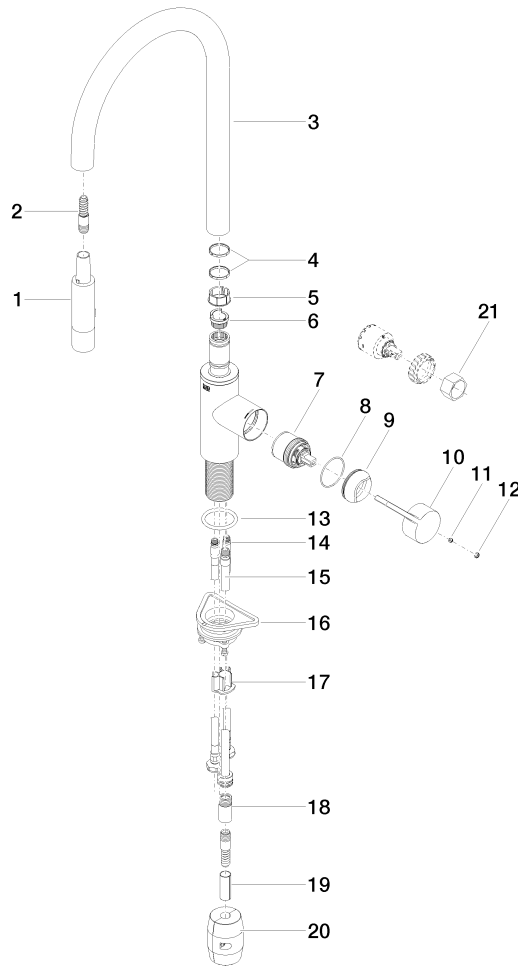

33 870 875

- 240mm projection
- pivotable spout 360°
- Optional swivel limiter available with swivel limiter set 12 823 970 90
- laminar and spray flow
- height of mixer 500 mm
- height up to laminar flow regulator 240 mm
- hole diameter 35 mm
- 1800 mm metal shower hose
- sprayface with anti-scaling system
- max. flow 10.4 l/min at 3 bar flow pressure
- lead-free
- This product can help a building meet the requirements of Green Building Rating Systems, e.g. LEED®, BREEAM®, DGNB

Recommended miscellaneous

	Swivel limitation set -	12 823 970 90
---	--------------------------------	---------------

Recommended miscellaneous

	Strainer waste with control handle - Platinum	10 712 970-08
---	--	---------------

Recommended miscellaneous

	Dispenser without rosette - Platinum	82 424 970-08
---	---	---------------

33 870 875

mm [inches]

Flow rate chart

Certificates

Belgaqua_21-027- 27_3. LGA_28657. GDV_0400314.

33 870 875

Spare parts list

No.	Item Number	Name	Quantity used	Delivery time
1	90 12 11 148 00-08	shower	1	40
2	04 30 02 120 00-85	hose	1	30
3	90 28 22 304 00-08	spout	1	40
4	09 28 10 160 90	ring	2	2
5	09 18 40 186 90	sleeve	1	2
6	09 30 11 203 90	ring	1	2
7	90 15 05 064 05 90	cartridge	1	2
8	09 14 10 190 90	seal	1	2
9	09 28 30 030-08	cover	1	40
10	09 20 87 020-08	handle	1	40
11	90 31 11 063 00 90	pin	1	2
12	90 31 20 087 00-08	plug	1	40
13	09 14 10 036 90	seal	1	2
14	04 30 04 101 00 90	hose	2	2
15	04 28 20 067 00 90	pipe	1	2
16	04 30 11 040 00 90	fixing set	1	2
17	09 20 93 056 90	insert	1	2
18	90 24 03 253 00 90	adaptor	1	2
19	09 30 03 038 90	hose	1	2
20	04 21 50 010 00 90	accessories	1	2
21	90 30 09 031 00 90	key	1	2