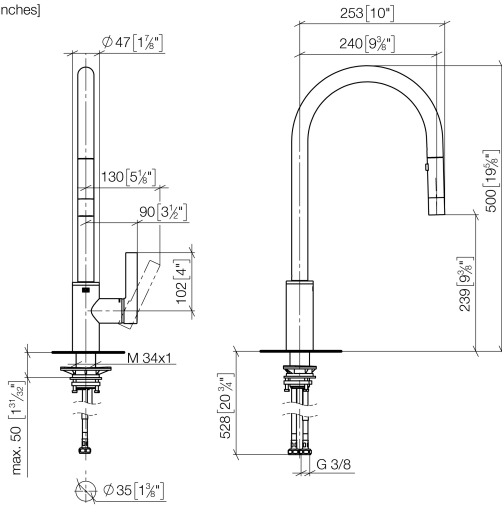

33 870 875

- 240mm projection
- pivotable spout 360°
- Optional swivel limiter available with swivel limiter set 12 823 970 90
- laminar and spray flow
- height of mixer 500 mm
- height up to laminar flow regulator 240 mm
- hole diameter 35 mm
- 1800 mm metal shower hose
- sprayface with anti-scaling system
- max. flow 10.4 l/min at 3 bar flow pressure
- lead-free
- This product can help a building meet the requirements of Green Building Rating Systems, e.g. LEED®, BREEAM®, DGNB

Recommended miscellaneous

	Dispenser without rosette - Platinum	82 424 970-08
---	---	---------------

33 870 875

mm [inches]

Flow rate chart

Certificates

Belgaqua_21-027- 27_3. LGA_28657. GDV_0400314.

33 870 875

Spare parts list

No.	Item Number	Name	Quantity used	Delivery time
1	90 12 11 148 00-08	shower	1	40
2	04 30 02 120 00-85	hose	1	30
3	90 28 22 304 00-08	spout	1	40
4	09 28 10 160 90	ring	2	2
5	09 18 40 186 90	sleeve	1	2
6	09 30 11 203 90	ring	1	2
7	90 15 05 064 05 90	cartridge	1	2
8	09 14 10 190 90	seal	1	2
9	09 28 30 030-08	cover	1	40
10	09 20 87 020-08	handle	1	40
11	90 31 11 063 00 90	pin	1	2
12	90 31 20 087 00-08	plug	1	40
13	09 14 10 036 90	seal	1	2
14	04 30 04 101 00 90	hose	2	2
15	04 28 20 067 00 90	pipe	1	2
16	04 30 11 040 00 90	fixing set	1	2
17	09 20 93 056 90	insert	1	2
18	90 24 03 253 00 90	adaptor	1	2
19	09 30 03 038 90	hose	1	2
20	04 21 50 010 00 90	accessories	1	2
21	90 30 09 031 00 90	key	1	2