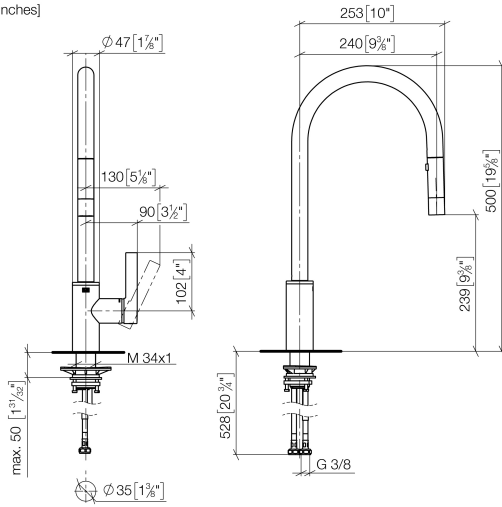

TARA ULTRA Single-lever mixer Pull-down with spray function - Durabronss (23kt Gold)

TARA ULTRA

33 870 875

- 240mm projection
- pivotable spout 360°
- Optional swivel limiter available with swivel limiter set 12 823 970 90
- laminar and spray flow
- height of mixer 500 mm
- height up to laminar flow regulator 240 mm
- hole diameter 35 mm
- 1800 mm metal shower hose
- sprayface with anti-scaling system
- max. flow 10.4 l/min at 3 bar flow pressure
- lead-free
- This product can help a building meet the requirements of Green Building Rating Systems, e.g. LEED®, BREEAM®, DGNB

10 712 970-09

33 870 875
mm [inches]

Flow rate chart

Certificates

LGA_28657.

GDV_0400314.

33 870 875

TARA ULTRA Single-lever mixer Pull-down with spray function - Durabrass
(23kt Gold)

TARA ULTRA

33 870 875

Spare parts list

No.	Item Number	Name	Quantity used	Delivery time
1	90 12 11 148 00-09	shower	1	-
Spare part can no longer be ordered, please order the replacement item				
2	04 30 02 120 00-85	hose	1	30
3	90 28 22 304 00-09	spout	1	40
4	09 28 10 160 90	ring	2	2
5	09 18 40 186 90	sleeve	1	2
6	09 30 11 203 90	ring	1	2
7	90 15 05 064 05 90	cartridge	1	2
8	09 14 10 190 90	seal	1	2
9	09 28 30 030-09	cover	1	40
10	09 20 87 020-09	handle	1	40
11	90 31 11 063 00 90	pin	1	2
12	90 31 20 087 00-09	plug	1	40
13	09 14 10 036 90	seal	1	2
14	04 30 04 101 00 90	hose	2	2
15	04 28 20 067 00 90	pipe	1	2
16	04 30 11 040 00 90	fixing set	1	2
17	09 20 93 056 90	insert	1	2
18	90 24 03 253 00 90	adaptor	1	2
19	09 30 03 038 90	hose	1	2
20	04 21 50 010 00 90	accessories	1	2
21	90 30 09 031 00 90	key	1	2