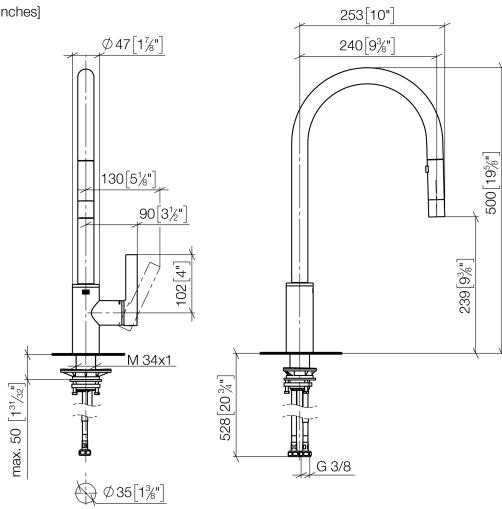

TARA ULTRA Single-lever mixer Pull-down with spray function - Brushed Durabron (23kt Gold)

TARA ULTRA

33 870 875

- 240mm projection
- pivotable spout 360°
- Optional swivel limiter available with swivel limiter set 12 823 970 90
- laminar and spray flow
- height of mixer 500 mm
- height up to laminar flow regulator 240 mm
- hole diameter 35 mm
- 1800 mm metal shower hose
- sprayface with anti-scaling system
- max. flow 10.4 l/min at 3 bar flow pressure
- lead-free
- This product can help a building meet the requirements of Green Building Rating Systems, e.g. LEED®, BREEAM®, DGNB

33 870 875

mm [inches]

Flow rate chart

Certificates

Belgaqua_21-027- LGA_28657. GDV_0400314.
27_3.

33 870 875

Spare parts list

No.	Item Number	Name	Quantity used	Delivery time
1	90 12 11 148 00-28	shower	1	20
2	04 30 02 120 00-85	hose	1	30
3	90 28 22 304 00-28	spout	1	20
4	09 28 10 160 90	ring	2	2
5	09 18 40 186 90	sleeve	1	2
6	09 30 11 203 90	ring	1	2
7	90 15 05 064 05 90	cartridge	1	2
8	09 14 10 190 90	seal	1	2
9	09 28 30 030-28	cover	1	20
10	09 20 87 020-28	handle	1	20
11	90 31 11 063 00 90	pin	1	2
12	90 31 20 087 00-28	plug	1	20
13	09 14 10 036 90	seal	1	2
14	04 30 04 101 00 90	hose	2	2
15	04 28 20 067 00 90	pipe	1	2
16	04 30 11 040 00 90	fixing set	1	2
17	09 20 93 056 90	insert	1	2
18	90 24 03 253 00 90	adaptor	1	2
19	09 30 03 038 90	hose	1	2
20	04 21 50 010 00 90	accessories	1	2
21	90 30 09 031 00 90	key	1	2