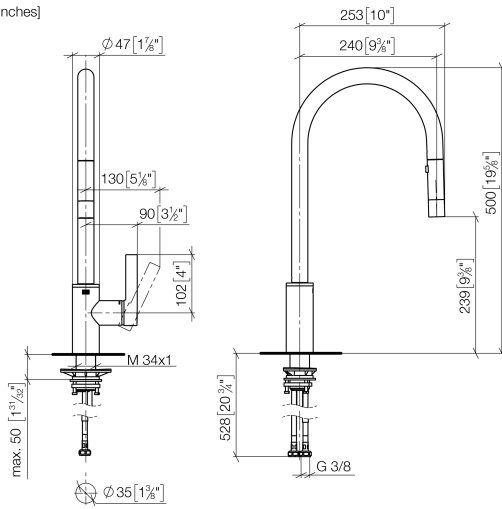

33 870 875

- 240mm projection
- pivotable spout 360°
- Optional swivel limiter available with swivel limiter set 12 823 970 90
- laminar and spray flow
- height of mixer 500 mm
- height up to laminar flow regulator 240 mm
- hole diameter 35 mm
- 1800 mm metal shower hose
- sprayface with anti-scaling system
- max. flow 10.4 l/min at 3 bar flow pressure
- lead-free
- This product can help a building meet the requirements of Green Building Rating Systems, e.g. LEED®, BREEAM®, DGNB

Recommended miscellaneous

	Dispenser without rosette - Matte Black	82 424 970-33
---	--	---------------

33 870 875

mm [inches]

Flow rate chart

Certificates

Belgaqua_21-027- 27_3. LGA_28657. GDV_0400314.

33 870 875

Spare parts list

No.	Item Number	Name	Quantity used	Delivery time
1	90 12 11 148 00-33	shower	1	30
2	04 30 02 120 00-85	hose	1	30
3	90 28 22 304 00-33	spout	1	2
4	09 28 10 160 90	ring	2	2
5	09 18 40 186 90	sleeve	1	2
6	09 30 11 203 90	ring	1	2
7	90 15 05 064 05 90	cartridge	1	2
8	09 14 10 190 90	seal	1	2
9	09 28 30 030-33	cover	1	2
10	09 20 87 020-33	handle	1	2
11	90 31 11 063 00 90	pin	1	2
12	90 31 20 087 00-33	plug	1	30
13	09 14 10 036 90	seal	1	2
14	04 30 04 101 00 90	hose	2	2
15	04 28 20 067 00 90	pipe	1	2
16	04 30 11 040 00 90	fixing set	1	2
17	09 20 93 056 90	insert	1	2
18	90 24 03 253 00 90	adaptor	1	2
19	09 30 03 038 90	hose	1	2
20	04 21 50 010 00 90	accessories	1	2
21	90 30 09 031 00 90	key	1	2