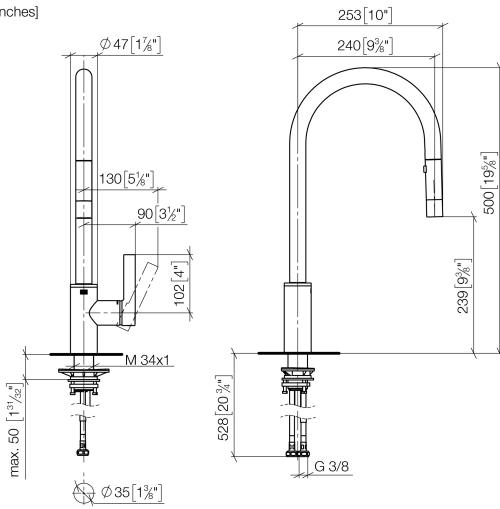

TARA ULTRA Single-lever mixer Pull-down with spray function - Brushed Champagne (22kt Gold)

TARA ULTRA

33 870 875

- 240mm projection
- pivotable spout 360°
- Optional swivel limiter available with swivel limiter set 12 823 970 90
- laminar and spray flow
- height of mixer 500 mm
- height up to laminar flow regulator 240 mm
- hole diameter 35 mm
- 1800 mm metal shower hose
- sprayface with anti-scaling system
- max. flow 10.4 l/min at 3 bar flow pressure
- lead-free
- This product can help a building meet the requirements of Green Building Rating Systems, e.g. LEED®, BREEAM®, DGNB

33 870 875
mm [inches]

Flow rate chart

Certificates

LGA_28657.

GDV_0400314.

33 870 875

TARA ULTRA Single-lever mixer Pull-down with spray function - Brushed
Champagne (22kt Gold)

TARA ULTRA

33 870 875

Spare parts list

No.	Item Number	Name	Quantity used	Delivery time
1	90 12 11 148 00-46	shower	1	-
Spare part can no longer be ordered, please order the replacement item				
2	04 30 02 120 00-85	hose	1	30
3	90 28 22 304 00-46	spout	1	30
4	09 28 10 160 90	ring	2	2
5	09 18 40 186 90	sleeve	1	2
6	09 30 11 203 90	ring	1	2
7	90 15 05 064 05 90	cartridge	1	2
8	09 14 10 190 90	seal	1	2
9	09 28 30 030-46	cover	1	60
10	09 20 87 020-46	handle	1	30
11	90 31 11 063 00 90	pin	1	2
12	90 31 20 087 00-46	plug	1	30
13	09 14 10 036 90	seal	1	2
14	04 30 04 101 00 90	hose	2	2
15	04 28 20 067 00 90	pipe	1	2
16	04 30 11 040 00 90	fixing set	1	2
17	09 20 93 056 90	insert	1	2
18	90 24 03 253 00 90	adaptor	1	2
19	09 30 03 038 90	hose	1	2
20	04 21 50 010 00 90	accessories	1	2
21	90 30 09 031 00 90	key	1	2