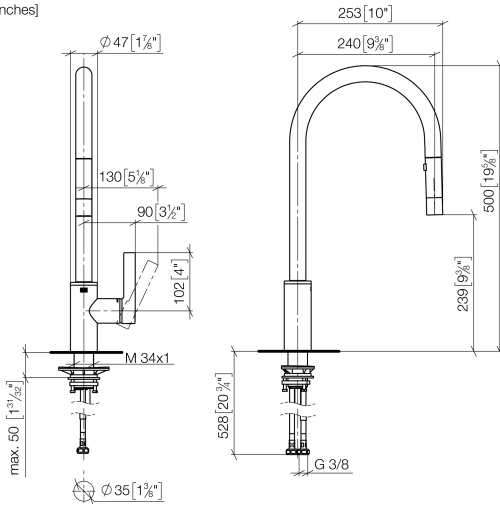

TARA ULTRA Single-lever mixer Pull-down with spray function - Brushed Chrome

TARA ULTRA

33 870 875

- 240mm projection
- pivotable spout 360°
- Optional swivel limiter available with swivel limiter set 12 823 970 90
- laminar and spray flow
- height of mixer 500 mm
- height up to laminar flow regulator 240 mm
- hole diameter 35 mm
- 1800 mm metal shower hose
- sprayface with anti-scaling system
- max. flow 10.4 l/min at 3 bar flow pressure
- lead-free
- This product can help a building meet the requirements of Green Building Rating Systems, e.g. LEED®, BREEAM®, DGNB

Recommended miscellaneous

Swivel limitation set -

12 823 970 90

Recommended miscellaneous

**Dispenser without rosette -
Brushed Chrome**

82 424 970-93

Recommended miscellaneous

**Strainer waste with control handle -
Brushed Chrome**

10 712 970-93

33 870 875
mm [inches]

Flow rate chart

Certificates

LGA_28657.

GDV_0400314.

33 870 875

Spare parts list

No.	Item Number	Name	Quantity used	Delivery time
1	90 12 11 148 00-93	shower	1	20
2	04 30 02 120 00-85	hose	1	30
3	90 28 22 304 00-93	spout	1	20
4	09 28 10 160 90	ring	2	2
5	09 18 40 186 90	sleeve	1	2
6	09 30 11 203 90	ring	1	2
7	90 15 05 064 05 90	cartridge	1	2
8	09 14 10 190 90	seal	1	2
9	09 28 30 030-93	cover	1	60
10	09 20 87 020-93	handle	1	60
11	90 31 11 063 00 90	pin	1	2
12	90 31 20 087 00-93	plug	1	20
13	09 14 10 036 90	seal	1	2
14	04 30 04 101 00 90	hose	2	2
15	04 28 20 067 00 90	pipe	1	2
16	04 30 11 040 00 90	fixing set	1	2
17	09 20 93 056 90	insert	1	2
18	90 24 03 253 00 90	adaptor	1	2
19	09 30 03 038 90	hose	1	2
20	04 21 50 010 00 90	accessories	1	2
21	90 30 09 031 00 90	key	1	2