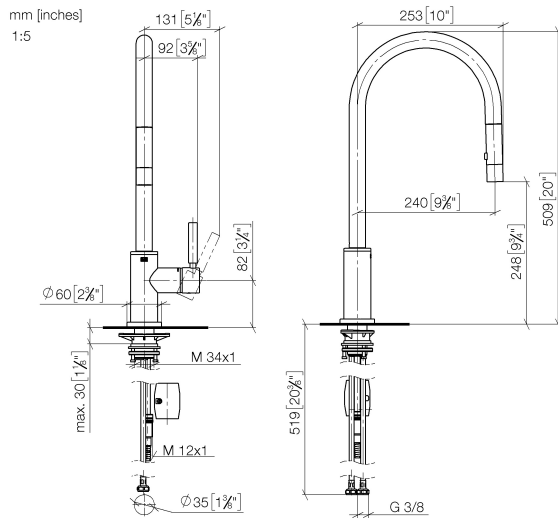

33 870 888

- 240mm projection
- pivotable spout 360°
- Optional swivel limiter available with swivel limiter set 12 823 970 90
- laminar and spray flow
- 1800 mm metal shower hose
- sprayface with anti-scaling system
- max. flow 10.4 l/min at 3 bar flow pressure
- lead-free
- This product can help a building meet the requirements of Green Building Rating Systems, e.g. LEED®, BREEAM®, DGNB

Recommended miscellaneous

Swivel limitation set -

12 823 970 90

Recommended miscellaneous

Strainer waste with control handle - Chrome 10 710 970-00

Recommended miscellaneous

Dispenser with rosette - Chrome

82 444 970-00

33 870 888

Flow rate chart

Certificates

LGA_38636.

Belgaqua_24-005-
27_3.

33 870 888

Spare parts list

No.	Item Number	Name	Quantity used	Delivery time
1	90 12 11 148 00-00	shower	1	10
2	04 30 02 120 00-00	hose	1	10
3	90 28 22 304 00-00	spout	1	10
4	09 28 10 160 90	ring	2	2
5	09 18 40 186 90	sleeve	1	2
6	90 15 05 064 05 90	cartridge	1	2
7	09 14 10 190 90	seal	1	2
8	09 28 30 030-00	cover	1	10
9	90 20 66 027 00-00	handle	1	10
10	09 14 10 036 90	seal	1	2
11	90 27 22 047 00-00	rosette	1	-
Spare part can no longer be ordered, please order the replacement item				
12	09 14 10 050 90	seal	1	2
13	04 30 11 040 00 90	fixing set	1	2
14	09 20 93 056 90	insert	1	2
15	04 30 04 101 00 90	hose	2	2
16	04 28 20 067 00 90	pipe	1	2
17	90 24 03 253 00 90	adaptor	1	2
18	04 21 50 010 00 90	accessories	1	2