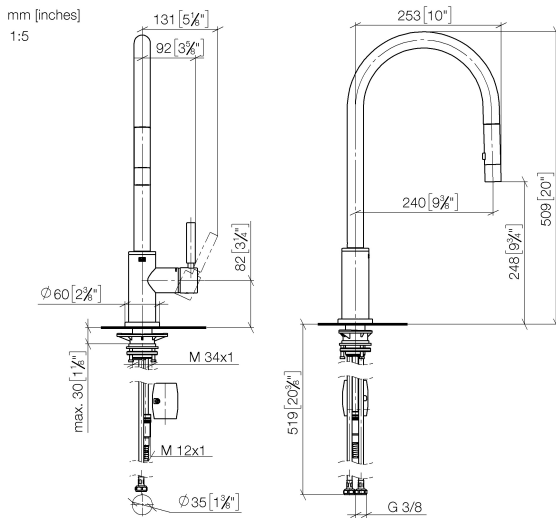

33 870 888

- 240mm projection
- pivotable spout 360°
- Optional swivel limiter available with swivel limiter set 12 823 970 90
- laminar and spray flow
- 1800 mm metal shower hose
- sprayface with anti-scaling system
- max. flow 10.4 l/min at 3 bar flow pressure
- lead-free
- This product can help a building meet the requirements of Green Building Rating Systems, e.g. LEED®, BREEAM®, DGNB

33 870 888

Flow rate chart

Certificates

LGA\_38636.

Belgaqua\_24-005-  
27\_3.

33 870 888

### Spare parts list

No.	Item Number	Name	Quantity used	Delivery time
1	90 12 11 148 00-08	shower	1	40
2	04 30 02 120 00-85	hose	1	30
3	90 28 22 304 00-08	spout	1	40
4	09 28 10 160 90	ring	2	2
5	09 18 40 186 90	sleeve	1	2
6	90 15 05 064 05 90	cartridge	1	2
7	09 14 10 190 90	seal	1	2
8	09 28 30 030-08	cover	1	40
9	90 20 66 027 00-08	handle	1	40
10	09 14 10 036 90	seal	1	2
11	90 27 22 047 00-08	rosette	1	-
Spare part can no longer be ordered, please order the replacement item				
12	09 14 10 050 90	seal	1	2
13	04 30 11 040 00 90	fixing set	1	2
14	09 20 93 056 90	insert	1	2
15	04 30 04 101 00 90	hose	2	2
16	04 28 20 067 00 90	pipe	1	2
17	90 24 03 253 00 90	adaptor	1	2
18	04 21 50 010 00 90	accessories	1	2