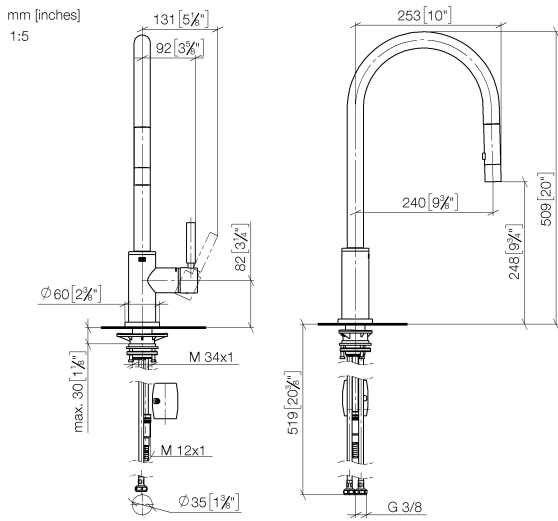

33 870 888

- 240mm projection
- pivotable spout 360°
- Optional swivel limiter available with swivel limiter set 12 823 970 90
- laminar and spray flow
- 1800 mm metal shower hose
- sprayface with anti-scaling system
- max. flow 10.4 l/min at 3 bar flow pressure
- lead-free
- This product can help a building meet the requirements of Green Building Rating Systems, e.g. LEED®, BREEAM®, DGNB

82 444 970-09

33 870 888

Flow rate chart

Certificates

LGA_38636.

Belgaqua_24-005-
27_3.

33 870 888

TARA Single-lever mixer Pull-down with spray function - Durabrass (23kt Gold)

TARA

33 870 888

Spare parts list

No.	Item Number	Name	Quantity used	Delivery time
1	90 12 11 148 00-09	shower	1	-
Spare part can no longer be ordered, please order the replacement item				
2	04 30 02 120 00-85	hose	1	30
3	90 28 22 304 00-09	spout	1	40
4	09 28 10 160 90	ring	2	2
5	09 18 40 186 90	sleeve	1	2
6	90 15 05 064 05 90	cartridge	1	2
7	09 14 10 190 90	seal	1	2
8	09 28 30 030-09	cover	1	40
9	90 20 66 027 00-09	handle	1	40
10	09 14 10 036 90	seal	1	2
11	90 27 22 047 00-09	rosette	1	-
Spare part can no longer be ordered, please order the replacement item				
12	09 14 10 050 90	seal	1	2
13	04 30 11 040 00 90	fixing set	1	2
14	09 20 93 056 90	insert	1	2
15	04 30 04 101 00 90	hose	2	2
16	04 28 20 067 00 90	pipe	1	2
17	90 24 03 253 00 90	adaptor	1	2
18	04 21 50 010 00 90	accessories	1	2