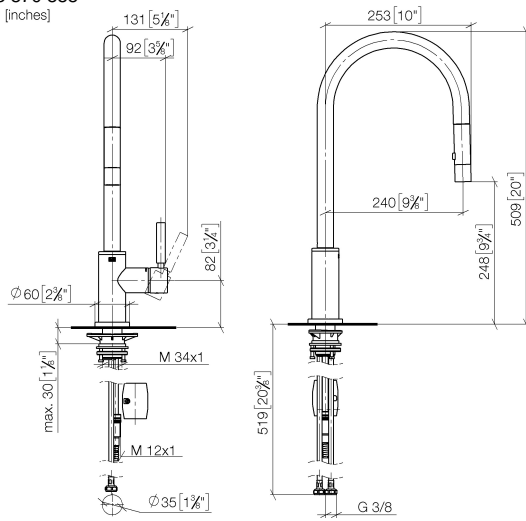

TARA Single-lever mixer Pull-down with spray function - Brushed Durabron (23kt Gold)

TARA

33 870 888

- 240mm projection
- pivotable spout 360°
- Optional swivel limiter available with swivel limiter set 12 823 970 90
- laminar and spray flow
- 1800 mm metal shower hose
- sprayface with anti-scaling system
- max. flow 10.4 l/min at 3 bar flow pressure
- lead-free
- This product can help a building meet the requirements of Green Building Rating Systems, e.g. LEED®, BREEAM®, DGNB

33 870 888

mm [inches]

1:5

Flow rate chart

Certificates

LGA_38636.

Belgaqua_24-005-
27_3.

33 870 888

Spare parts list

No.	Item Number	Name	Quantity used	Delivery time
1	90 12 11 148 00-28	shower	1	20
2	04 30 02 120 00-85	hose	1	30
3	90 28 22 304 00-28	spout	1	20
4	09 28 10 160 90	ring	2	2
5	09 18 40 186 90	sleeve	1	2
6	90 15 05 064 05 90	cartridge	1	2
7	09 14 10 190 90	seal	1	2
8	09 28 30 030-28	cover	1	20
9	90 20 66 027 00-28	handle	1	20
10	09 14 10 036 90	seal	1	2
11	90 27 22 047 00-28	rosette	1	-
Spare part can no longer be ordered, please order the replacement item				
12	09 14 10 050 90	seal	1	2
13	04 30 11 040 00 90	fixing set	1	2
14	09 20 93 056 90	insert	1	2
15	04 30 04 101 00 90	hose	2	2
16	04 28 20 067 00 90	pipe	1	2
17	90 24 03 253 00 90	adaptor	1	2
18	04 21 50 010 00 90	accessories	1	2