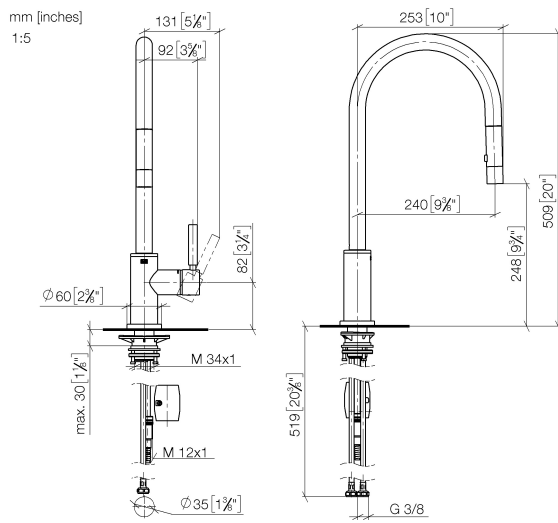

33 870 888

Flow rate chart

Certificates

LGA_38636.

Belgaqua_24-005-
27_3.