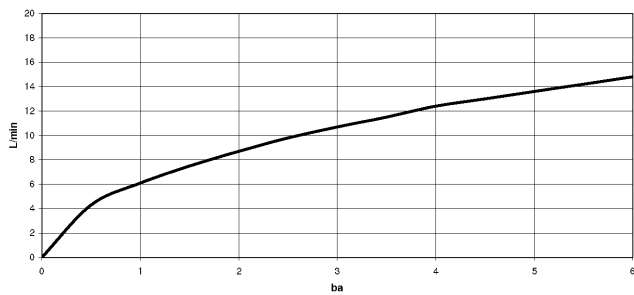

Flow rate chart

Certificates

LGA_38636.

Belgaqua_24-005-
27_3.