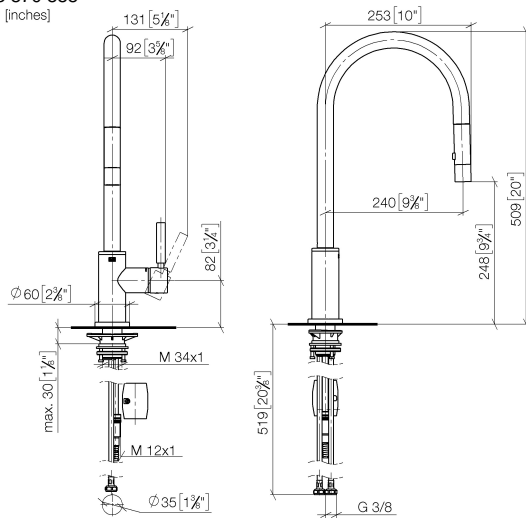

**TARA Single-lever mixer Pull-down with spray function - Champagne (22kt Gold)**

TARA

33 870 888

- 240mm projection
- pivotable spout 360°
- Optional swivel limiter available with swivel limiter set 12 823 970 90
- laminar and spray flow
- 1800 mm metal shower hose
- sprayface with anti-scaling system
- max. flow 10.4 l/min at 3 bar flow pressure
- lead-free
- This product can help a building meet the requirements of Green Building Rating Systems, e.g. LEED®, BREEAM®, DGNB

10 710 970-47

33 870 888

mm [inches]

1:5

Flow rate chart

Certificates

LGA\_38636.

Belgaqua\_24-005-27\_3.

# TARA Single-lever mixer Pull-down with spray function - Champagne (22kt Gold)

TARA

33 870 888

## Spare parts list

No.	Item Number	Name	Quantity used	Delivery time
1	90 12 11 148 00-47	shower	1	-
Spare part can no longer be ordered, please order the replacement item				
2	04 30 02 120 00-85	hose	1	30
3	90 28 22 304 00-47	spout	1	30
4	09 28 10 160 90	ring	2	2
5	09 18 40 186 90	sleeve	1	2
6	90 15 05 064 05 90	cartridge	1	2
7	09 14 10 190 90	seal	1	2
8	09 28 30 030-47	cover	1	60
9	90 20 66 027 00-47	handle	1	30
10	09 14 10 036 90	seal	1	2
11	90 27 22 047 00-47	rosette	1	-
Spare part can no longer be ordered, please order the replacement item				
12	09 14 10 050 90	seal	1	2
13	04 30 11 040 00 90	fixing set	1	2
14	09 20 93 056 90	insert	1	2
15	04 30 04 101 00 90	hose	2	2
16	04 28 20 067 00 90	pipe	1	2
17	90 24 03 253 00 90	adaptor	1	2
18	04 21 50 010 00 90	accessories	1	2