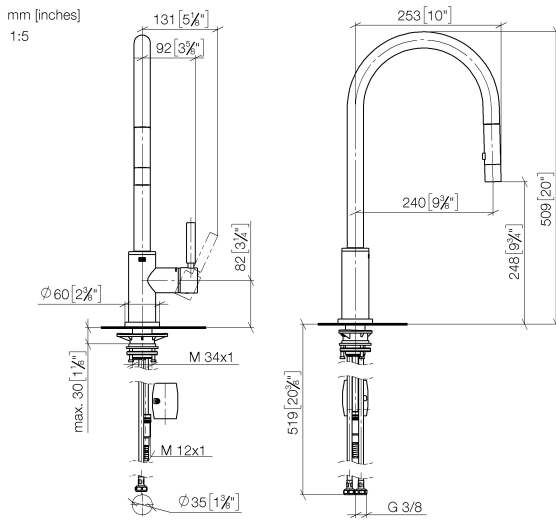

33 870 888

- 240mm projection
- pivotable spout 360°
- Optional swivel limiter available with swivel limiter set 12 823 970 90
- laminar and spray flow
- 1800 mm metal shower hose
- sprayface with anti-scaling system
- max. flow 10.4 l/min at 3 bar flow pressure
- lead-free
- This product can help a building meet the requirements of Green Building Rating Systems, e.g. LEED®, BREEAM®, DGNB

Recommended miscellaneous

Swivel limitation set -

12 823 970 90

Recommended miscellaneous

Strainer waste with control handle - Brushed Chrome 10 710 970-93

Recommended miscellaneous

Dispenser with rosette - Brushed Chrome 82 444 970-93

33 870 888

Flow rate chart

Certificates

LGA\_38636.

Belgaqua\_24-005-  
27\_3.

33 870 888

**Spare parts list**

No.	Item Number	Name	Quantity used	Delivery time
1	90 12 11 148 00-93	shower	1	20
2	04 30 02 120 00-85	hose	1	30
3	90 28 22 304 00-93	spout	1	20
4	09 28 10 160 90	ring	2	2
5	09 18 40 186 90	sleeve	1	2
6	90 15 05 064 05 90	cartridge	1	2
7	09 14 10 190 90	seal	1	2
8	09 28 30 030-93	cover	1	60
9	90 20 66 027 00-93	handle	1	20
10	09 14 10 036 90	seal	1	2
11	90 27 22 047 00-93	rosette	1	-
Spare part can no longer be ordered, please order the replacement item				
12	09 14 10 050 90	seal	1	2
13	04 30 11 040 00 90	fixing set	1	2
14	09 20 93 056 90	insert	1	2
15	04 30 04 101 00 90	hose	2	2
16	04 28 20 067 00 90	pipe	1	2
17	90 24 03 253 00 90	adaptor	1	2
18	04 21 50 010 00 90	accessories	1	2