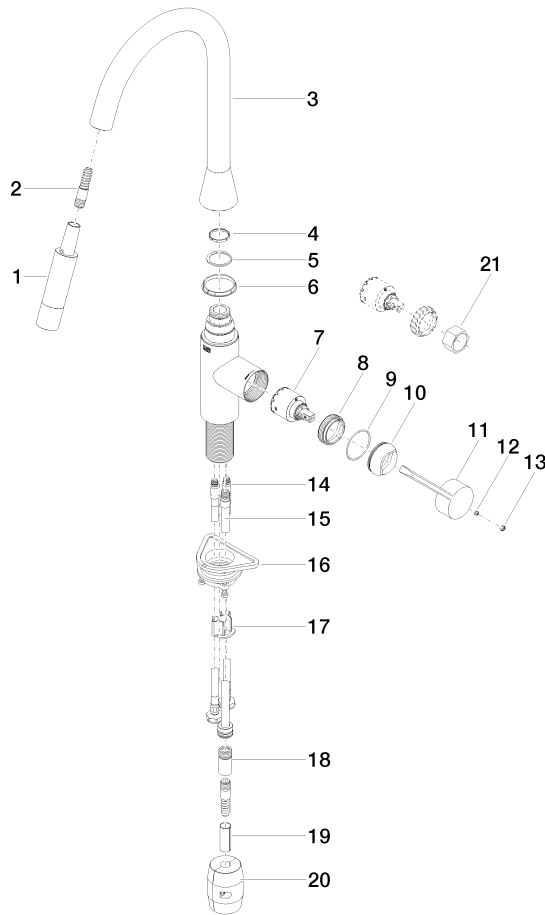

33 870 895

- 240mm projection
- pivotable spout 360°
- Optional swivel limiter available with swivel limiter set 12 821 970 90
- laminar and spray flow
- height of mixer 444 mm
- height up to laminar flow regulator 240 mm
- hole diameter 35 mm
- 1800 mm metal shower hose
- sprayface with anti-scaling system
- max. flow 10.4 l/min at 3 bar flow pressure
- lead-free
- This product can help a building meet the requirements of Green Building Rating Systems, e.g. LEED®, BREEAM®, DGNB

Intrinsic protection against back flow.

	Brushed Platinum	33 870 895-06
	Chrome	33 870 895-00
	Platinum	33 870 895-08
	Durabrace (23kt Gold)	33 870 895-09
	Dark Chrome	33 870 895-19
	Brushed Durabrace (23kt Gold)	33 870 895-28
	Matte Black	33 870 895-33
	Brushed Champagne (22kt Gold)	33 870 895-46
	Champagne (22kt Gold)	33 870 895-47
	Brushed Chrome	33 870 895-93
	Brushed Dark Platinum	33 870 895-99

Recommended miscellaneous

Swivel limitation set - 12 821 970 90

Recommended miscellaneous

Strainer waste with control handle - Brushed Platinum 10 712 970-06

Recommended miscellaneous

Dispenser without rosette - Brushed Platinum 82 424 970-06

33 870 895

Flow rate chart

Certificates

Belgaqua_21-027- 27_3. LGA_28657. GDV_0400314.

33 870 895

Spare parts list

No.	Item Number	Name	Quantity used	Delivery time
1	90 12 11 148 00-06	shower	1	10
2	04 30 02 120 00-85	hose	1	30
3	90 28 22 302 00-06	spout	1	10
4	09 28 10 160 90	ring	1	2
5	09 28 10 162 90	ring	1	2
6	09 28 10 161 90	ring	1	2
7	90 15 05 064 00 90	cartridge	1	2
8	09 23 10 072 90	nut	1	60
9	09 14 10 190 90	seal	1	2
10	09 28 30 030-06	cover	1	10
11	09 20 89 020-06	handle	1	10
12	90 31 11 063 00 90	pin	1	2
13	90 31 20 087 00-06	plug	1	10
14	04 30 04 101 00 90	hose	2	2
15	04 28 20 067 00 90	pipe	1	2
16	04 30 11 040 00 90	fixing set	1	2
17	09 20 93 056 90	insert	1	2
18	90 24 03 253 00 90	adaptor	1	2
19	09 30 03 038 90	hose	1	2
20	04 21 50 010 00 90	accessories	1	2
21	90 30 09 031 00 90	key	1	2