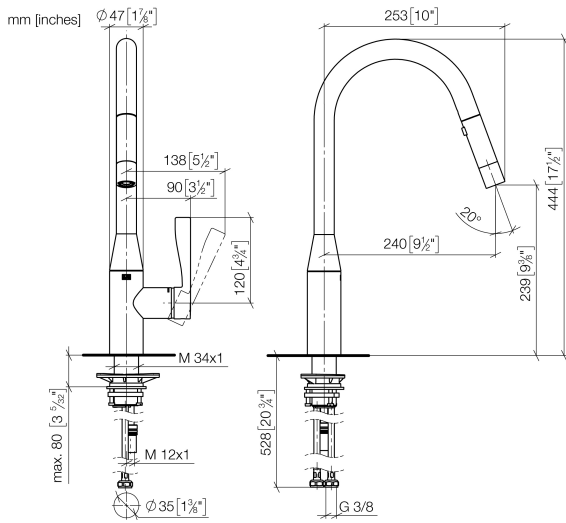

33 870 895

- 240mm projection
- pivotable spout 360°
- Optional swivel limiter available with swivel limiter set 12 821 970 90
- laminar and spray flow
- height of mixer 444 mm
- height up to laminar flow regulator 240 mm
- hole diameter 35 mm
- 1800 mm metal shower hose
- sprayface with anti-scaling system
- max. flow 10.4 l/min at 3 bar flow pressure
- lead-free
- This product can help a building meet the requirements of Green Building Rating Systems, e.g. LEED®, BREEAM®, DGNB

Recommended miscellaneous

Swivel limitation set - 12 821 970 90

Recommended miscellaneous

Strainer waste with control handle - Brushed Platinum 10 712 970-06

Recommended miscellaneous

Dispenser without rosette - Brushed Platinum 82 424 970-06

33 870 895

Flow rate chart

Certificates

Belgaqua_21-027- 27_3. LGA_28657. GDV_0400314.

33 870 895

Spare parts list

No.	Item Number	Name	Quantity used	Delivery time
1	90 12 11 148 00-06	shower	1	10
2	04 30 02 120 00-85	hose	1	30
3	90 28 22 302 00-06	spout	1	10
4	09 28 10 160 90	ring	1	2
5	09 28 10 162 90	ring	1	2
6	09 28 10 161 90	ring	1	2
7	90 15 05 064 00 90	cartridge	1	2
8	09 23 10 072 90	nut	1	60
9	09 14 10 190 90	seal	1	2
10	09 28 30 030-06	cover	1	10
11	09 20 89 020-06	handle	1	10
12	90 31 11 063 00 90	pin	1	2
13	90 31 20 087 00-06	plug	1	10
14	04 30 04 101 00 90	hose	2	2
15	04 28 20 067 00 90	pipe	1	2
16	04 30 11 040 00 90	fixing set	1	2
17	09 20 93 056 90	insert	1	2
18	90 24 03 253 00 90	adaptor	1	2
19	09 30 03 038 90	hose	1	2
20	04 21 50 010 00 90	accessories	1	2
21	90 30 09 031 00 90	key	1	2