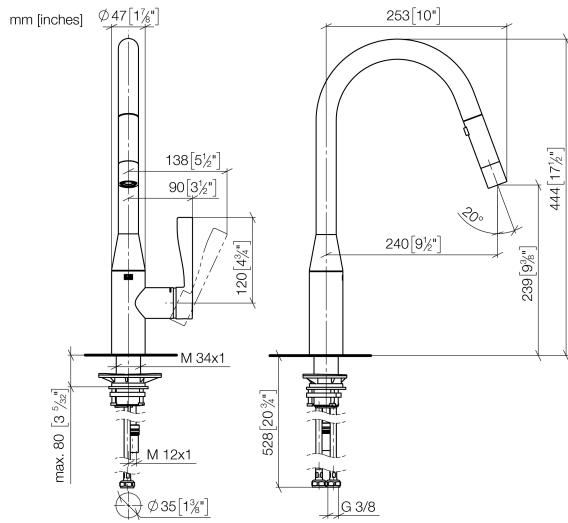

33 870 895

- 240mm projection
- pivatable spout 360°
- Optional swivel limiter available with swivel limiter set 12 821 970 90
- laminar and spray flow
- height of mixer 444 mm
- height up to laminar flow regulator 240 mm
- hole diameter 35 mm
- 1800 mm metal shower hose
- sprayface with anti-scaling system
- max. flow 10.4 l/min at 3 bar flow pressure
- lead-free
- This product can help a building meet the requirements of Green Building Rating Systems, e.g. LEED®, BREEAM®, DGNB

Recommended miscellaneous

Swivel limitation set - 12 821 970 90

Recommended miscellaneous

Strainer waste with control handle - Platinum 10 712 970-08

Recommended miscellaneous

Dispenser without rosette - Platinum 82 424 970-08

33 870 895

Flow rate chart

Certificates

Belgaqua_21-027- 27_3. LGA_28657. GDV_0400314.

33 870 895

Spare parts list

No.	Item Number	Name	Quantity used	Delivery time
1	90 12 11 148 00-08	shower	1	40
2	04 30 02 120 00-85	hose	1	30
3	90 28 22 302 00-08	spout	1	40
4	09 28 10 160 90	ring	1	2
5	09 28 10 162 90	ring	1	2
6	09 28 10 161 90	ring	1	2
7	90 15 05 064 00 90	cartridge	1	2
8	09 23 10 072 90	nut	1	60
9	09 14 10 190 90	seal	1	2
10	09 28 30 030-08	cover	1	40
11	09 20 89 020-08	handle	1	40
12	90 31 11 063 00 90	pin	1	2
13	90 31 20 087 00-08	plug	1	40
14	04 30 04 101 00 90	hose	2	2
15	04 28 20 067 00 90	pipe	1	2
16	04 30 11 040 00 90	fixing set	1	2
17	09 20 93 056 90	insert	1	2
18	90 24 03 253 00 90	adaptor	1	2
19	09 30 03 038 90	hose	1	2
20	04 21 50 010 00 90	accessories	1	2
21	90 30 09 031 00 90	key	1	2